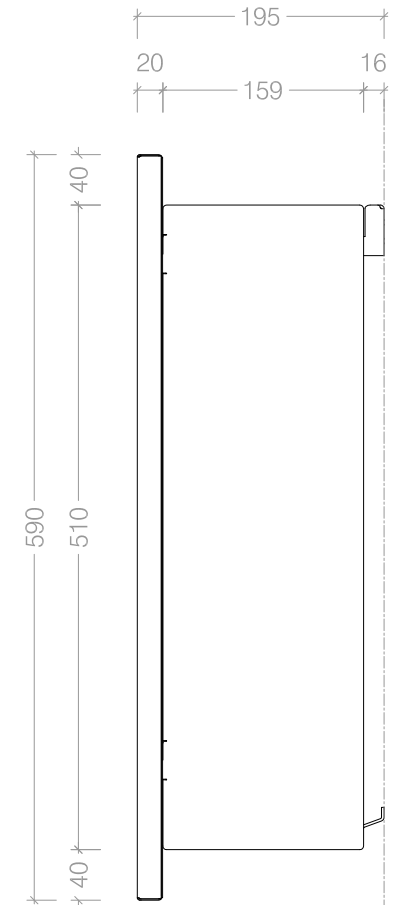

Top View

Front View

- BF059 - P/C White Fascia
- BF060 - P/C Black Fascia
- BF061 - Brushed S/Steel Fascia

Side View

Nero Framed 1100 Slimline