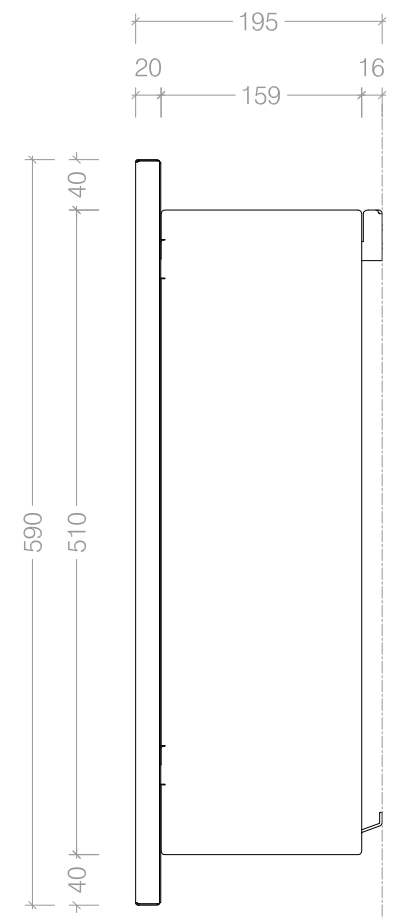

- BF066 - P/C White Fascia
- BF067 - P/C Black Fascia
- BF068 - Brushed S/Steel Fascia

Side View

Nero Framed 1400 Slimline

© This drawing is copyright and remains the property of Beauty Fires. It may not be retained, copied or used without written consent.