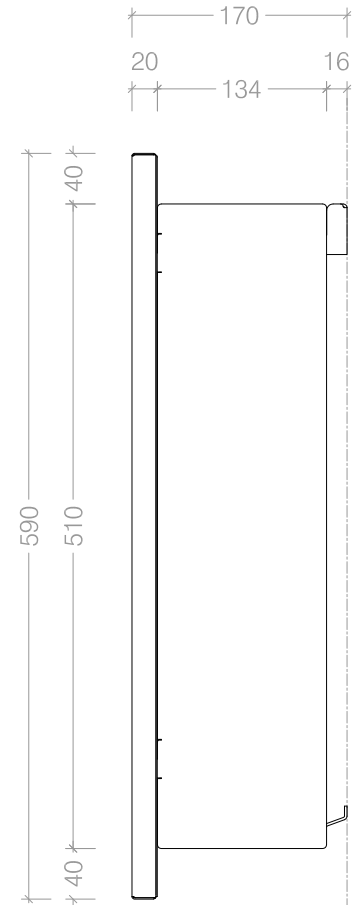

Top View

Front View

BF056 - P/C White Fascia

BF057 - P/C Black Fascia

BF058 - Brushed S/Steel Fascia

Side View

Nero Framed 800 Slimline