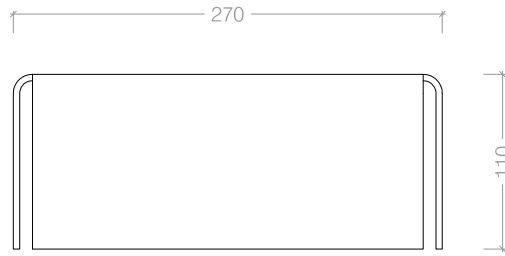

BF039 - P/C White  
BF041 - P/C Black  
BF043 - Brushed S/Steel

Side View

Top View

Front View

## Fold 500 Slimline Mount