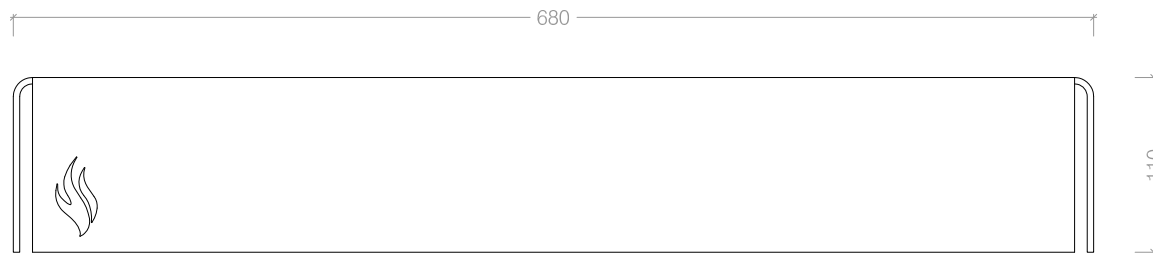

BF039 - P/C White  
BF041 - P/C Black  
BF043 - Brushed S/Steel

Side View

Top View

Front View

## Fold 500 Slimline Mount