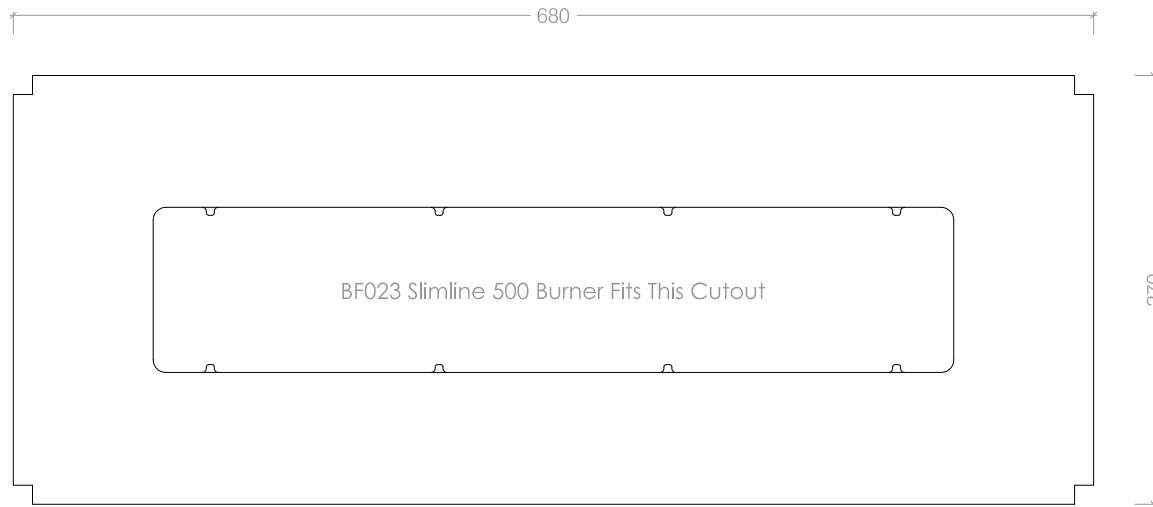

BF039 - P/C White  
BF041 - P/C Black  
BF043 - Brushed S/Steel

Side View

Top View

Front View

## Fold 500 Slimline Mount