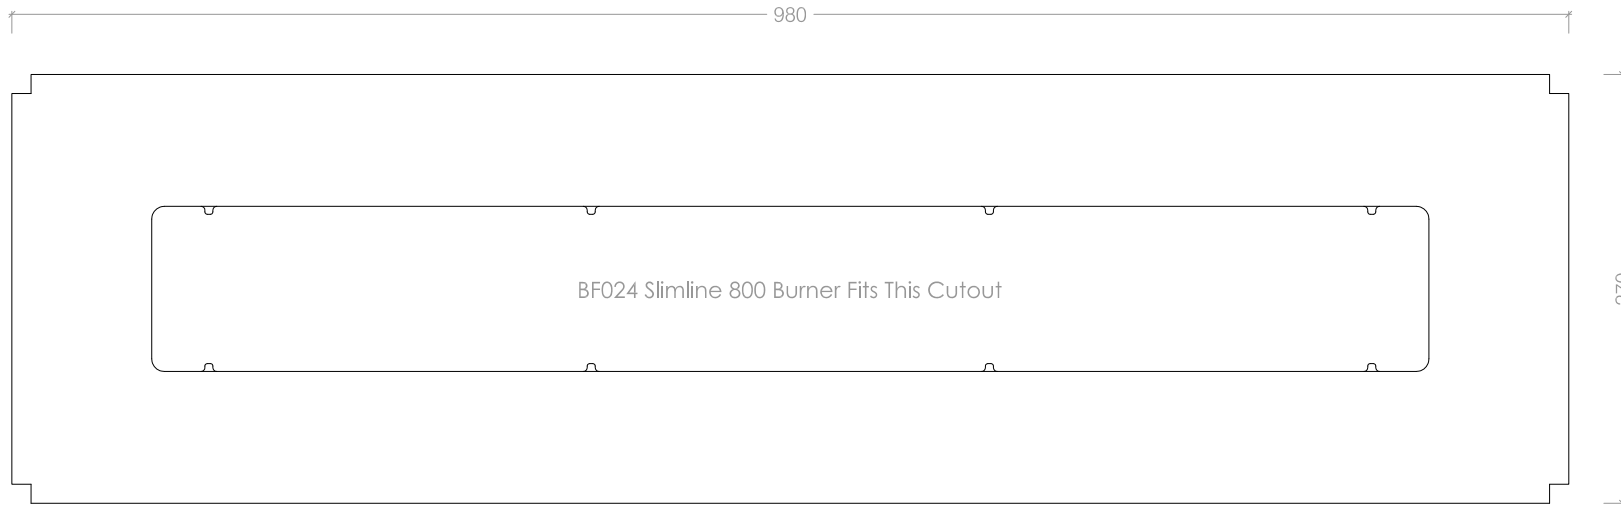

Side View

BF040 - P/C White  
BF042 - P/C Black  
BF044 - Brushed S/Steel

Top View

Front View

## Fold 800 Slimline Mount