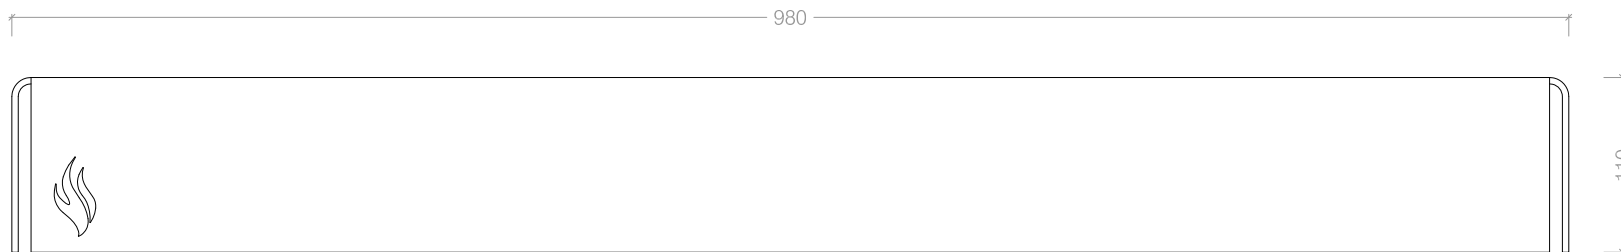

Side View

BF040 - P/C White  
BF042 - P/C Black  
BF044 - Brushed S/Steel

Top View

Front View

## Fold 800 Slimline Mount