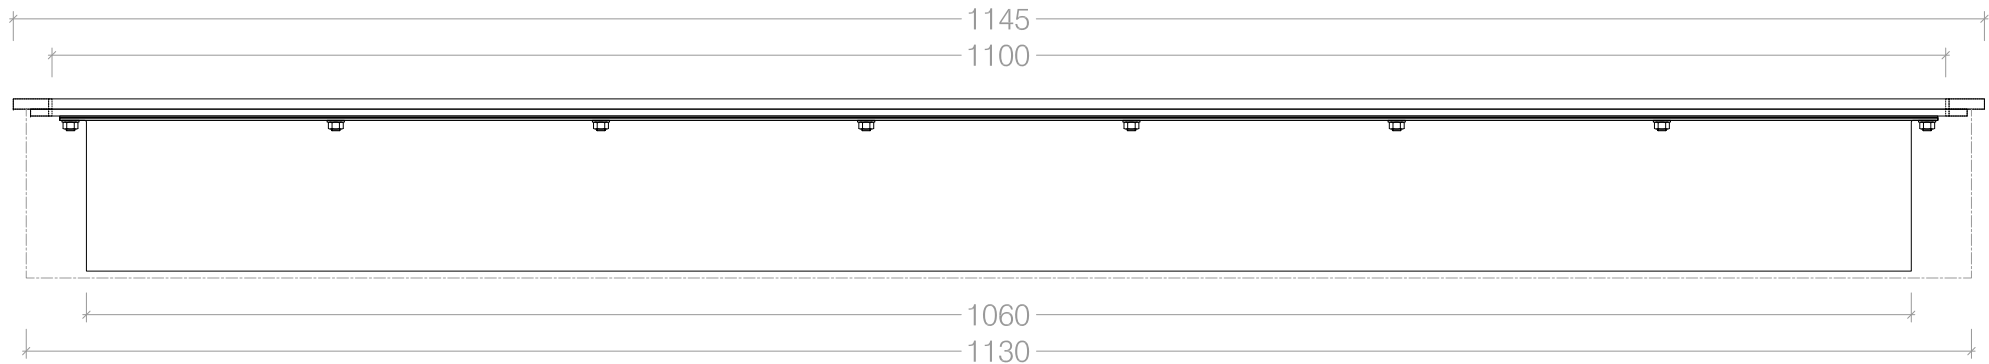

Top View

Front View

Side View

Cutout Size For Standard Mount Plate

Slimline 1100 Biofuel Burner - BF025

© This drawing is copyright and remains the property of Beauty Fires. It may not be retained, copied or used without written consent.