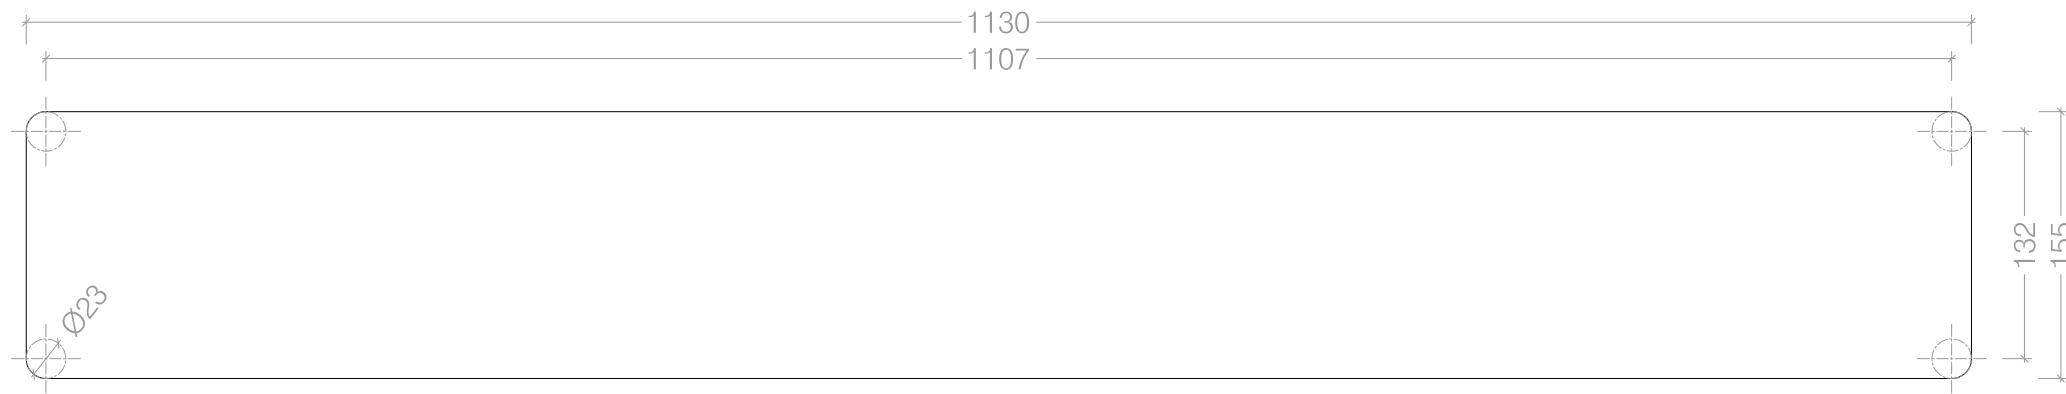

Top View

Front View

Side View

Cutout Size For Standard Mount Plate

Slimline 1100 Biofuel Burner - BF025

© This drawing is copyright and remains the property of Beauty Fires. It may not be retained, copied or used without written consent.