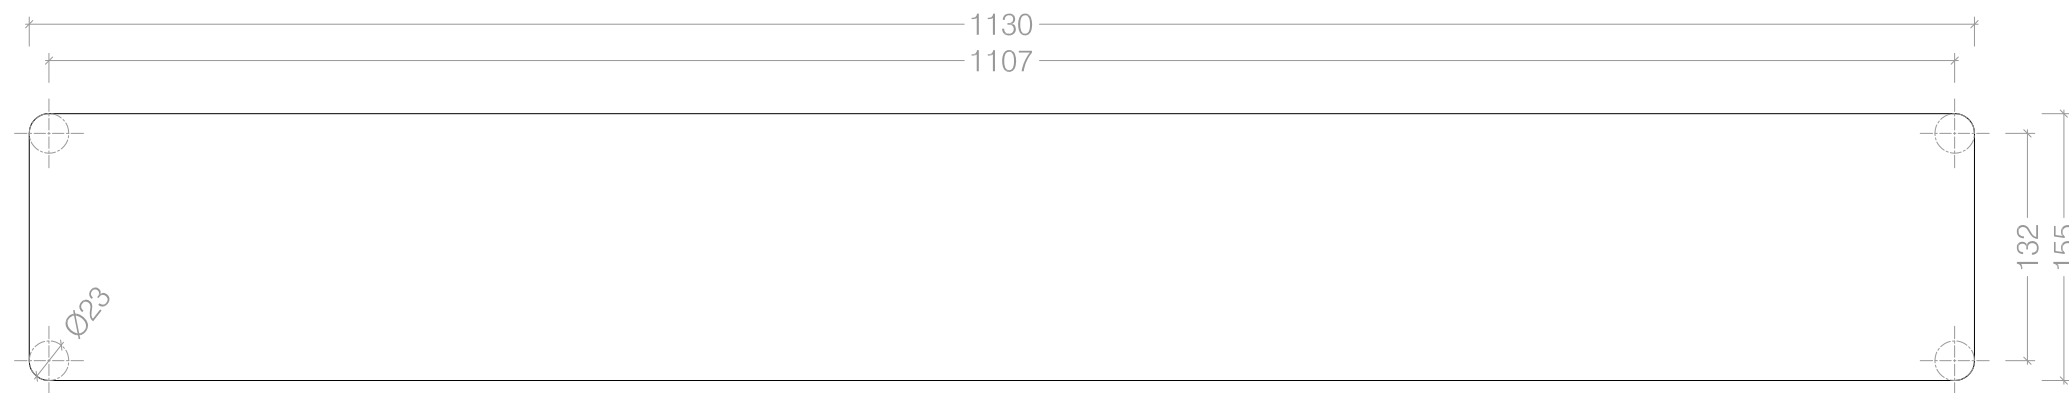

Top View

Front View

Side View

Cutout Size For Standard Mount Plate