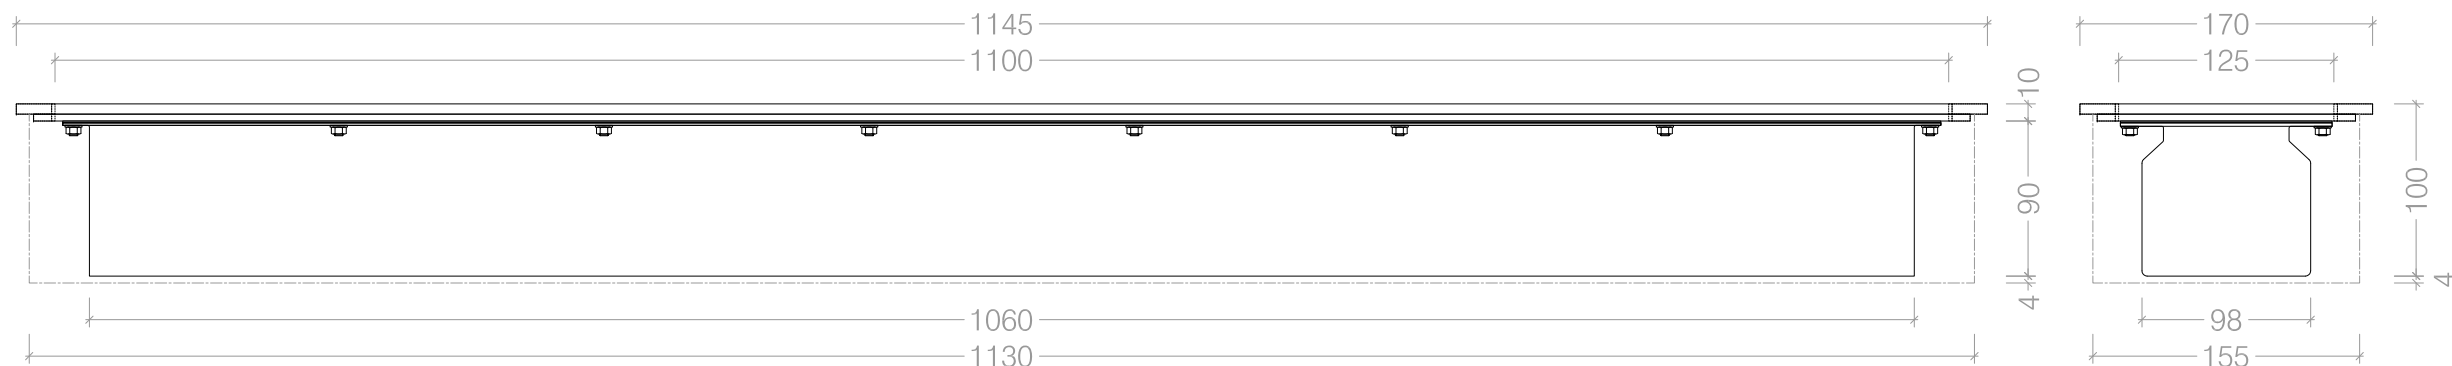

Top View

Front View

Side View

Cutout Size For Standard Mount Plate