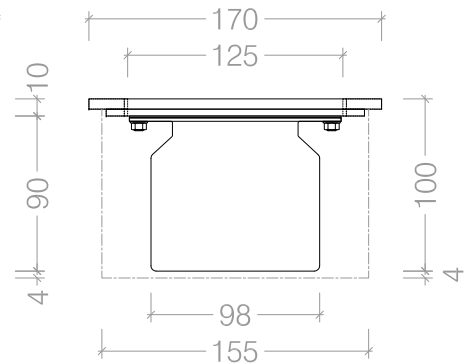

Top View

Front View

Side View

Cutout Size For Standard Mount Plate

Slimline 1100 Biofuel Burner - BF025

© This drawing is copyright and remains the property of Beauty Fires. It may not be retained, copied or used without written consent.