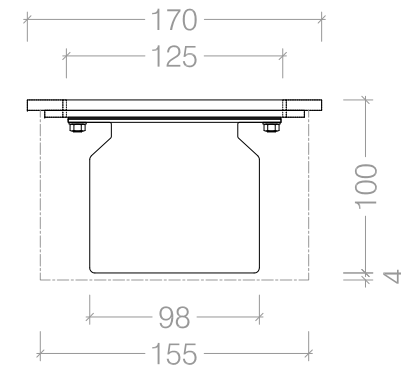

Top View

Front View

Side View

Cutout Size For Standard Mount Plate

Slimline 1400 Biofuel Burner - BF026

© This drawing is copyright and remains the property of Beauty Fires. It may not be retained, copied or used without written consent.