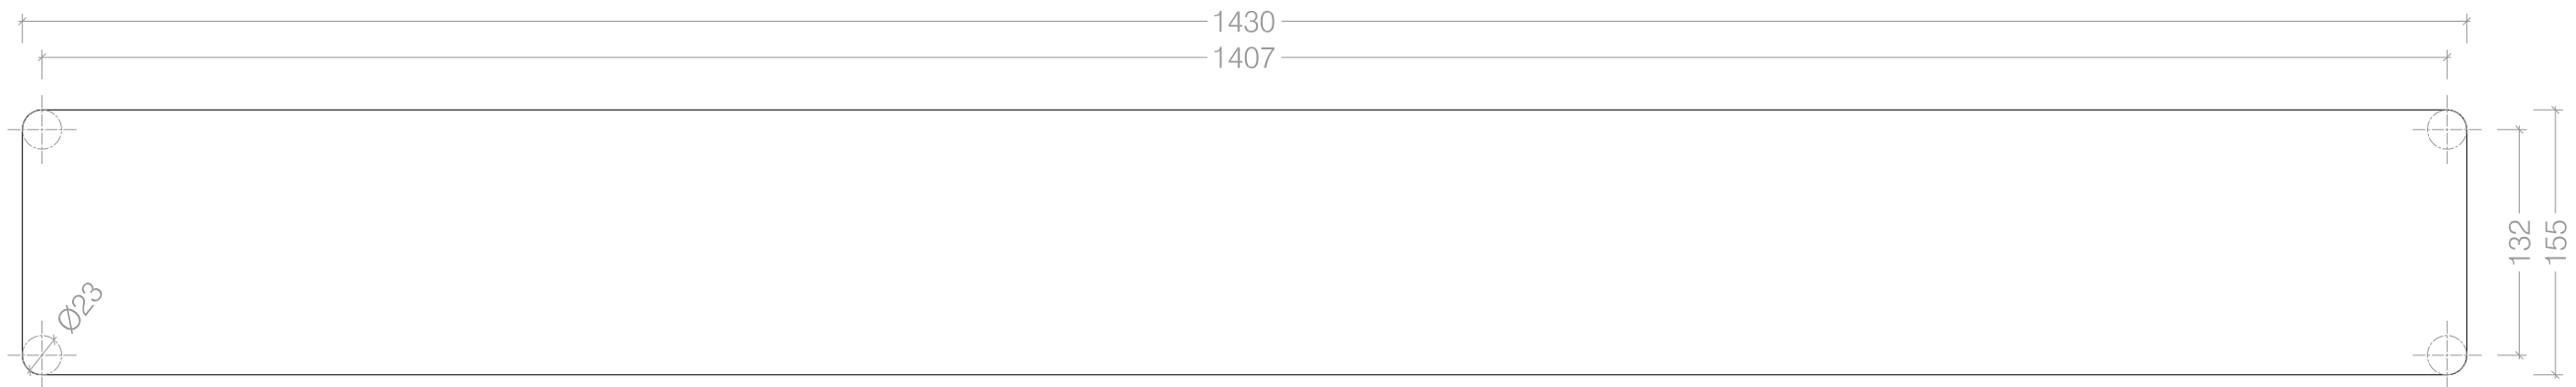

Top View

Front View

Side View

Cutout Size For Standard Mount Plate

Slimline 1400 Biofuel Burner - BF026

© This drawing is copyright and remains the property of Beauty Fires. It may not be retained, copied or used without written consent.