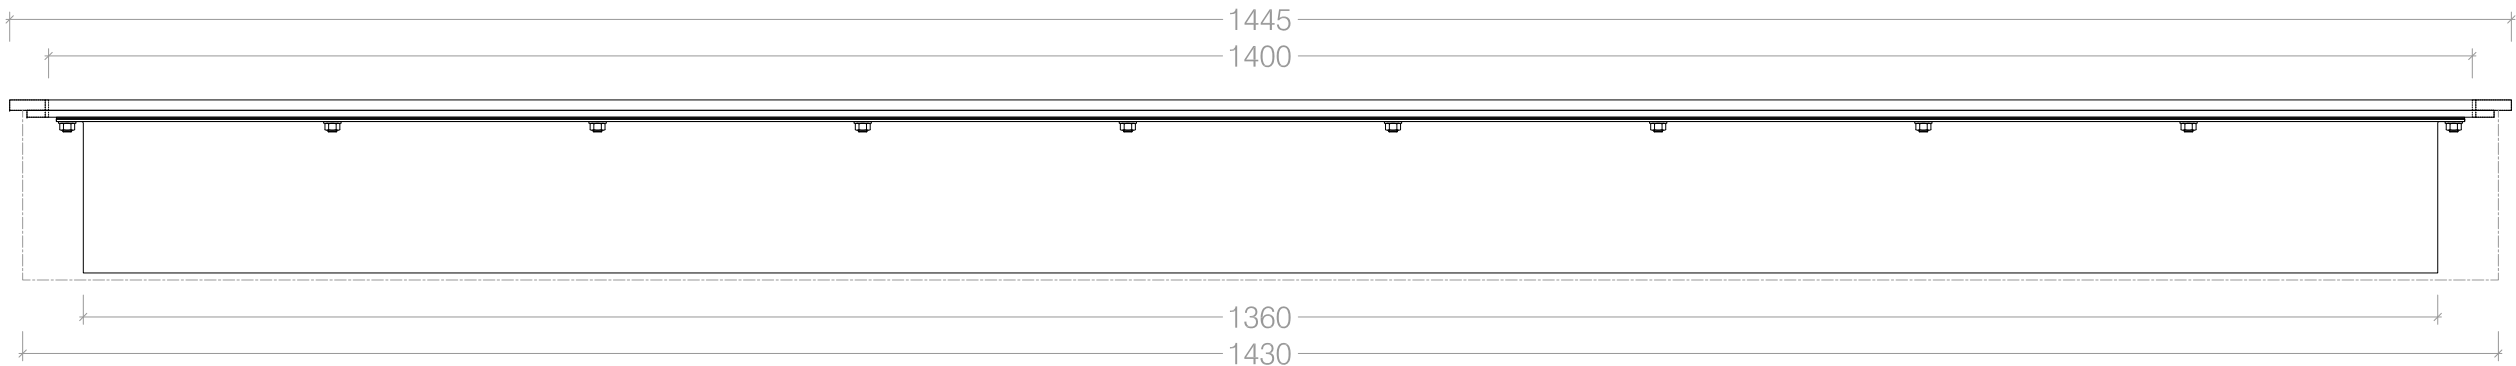

Top View

Front View

Side View

Cutout Size For Standard Mount Plate

Slimline 1400 Biofuel Burner - BF026

© This drawing is copyright and remains the property of Beauty Fires. It may not be retained, copied or used without written consent.