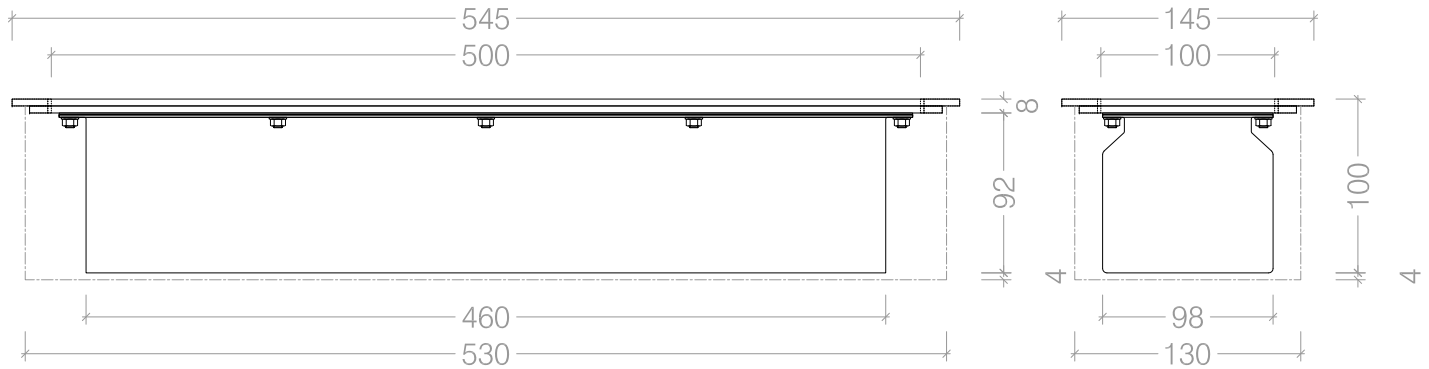

Top View

Front View

Side View

Cutout Size For Standard Mount Plate