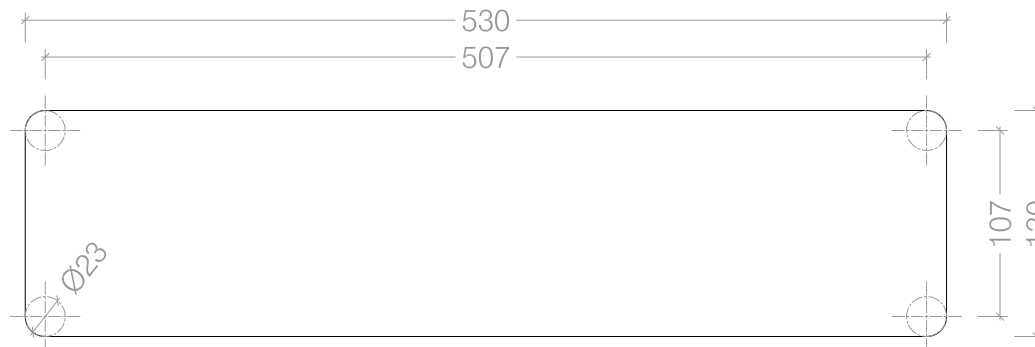

Top View

Front View

Side View

Cutout Size For Standard Mount Plate

Slimline 500 Biofuel Burner - BF023

© This drawing is copyright and remains the property of Beauty Fires.
It may not be retained, copied or used without written consent.