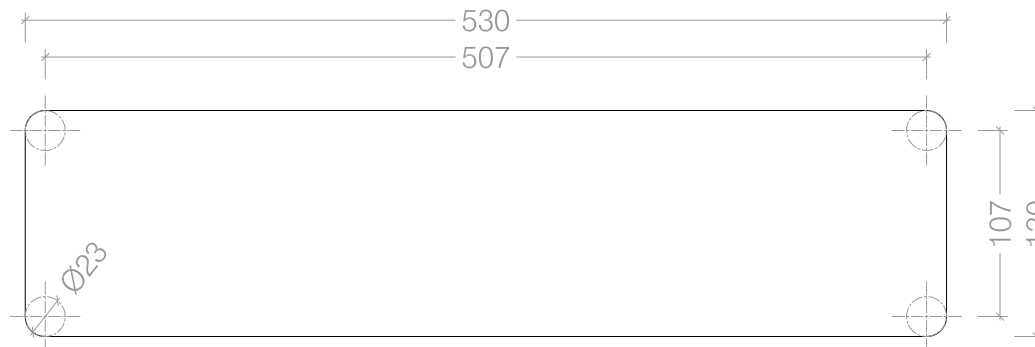

Top View

Front View

Side View

Cutout Size For Standard Mount Plate