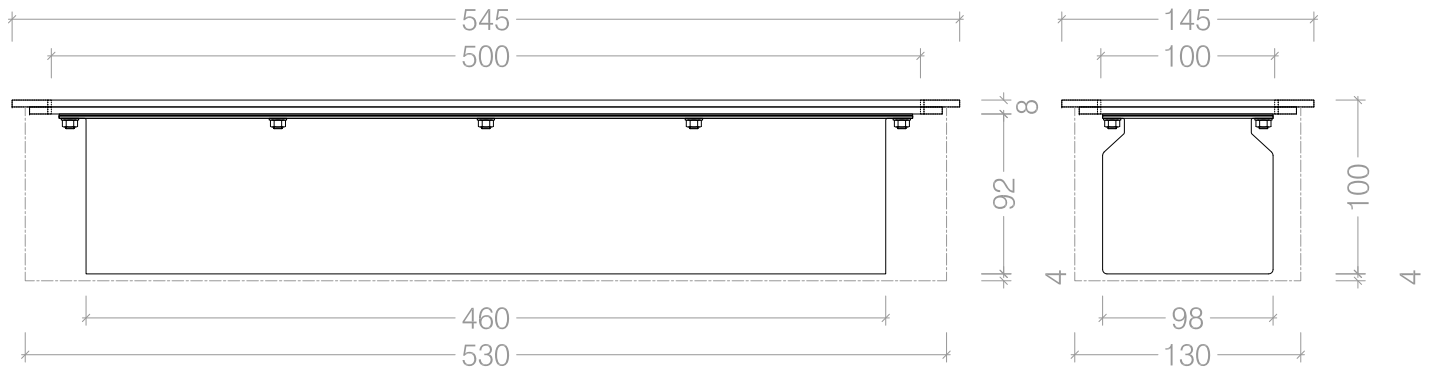

Top View

Front View

Side View

Cutout Size For Standard Mount Plate

Slimline 500 Biofuel Burner - BF023

© This drawing is copyright and remains the property of Beauty Fires.
It may not be retained, copied or used without written consent.