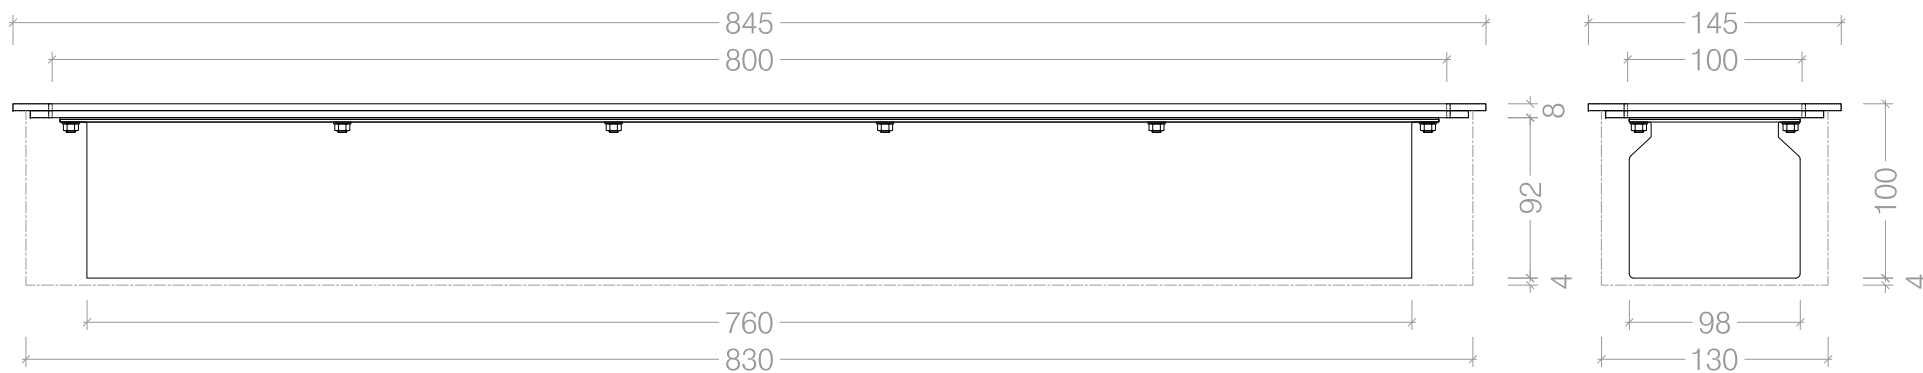

Top View

Front View

Side View

Cutout Size For Standard Mount Plate

Slimline 800 Biofuel Burner - BF024

© This drawing is copyright and remains the property of Beauty Fires. It may not be retained, copied or used without written consent.