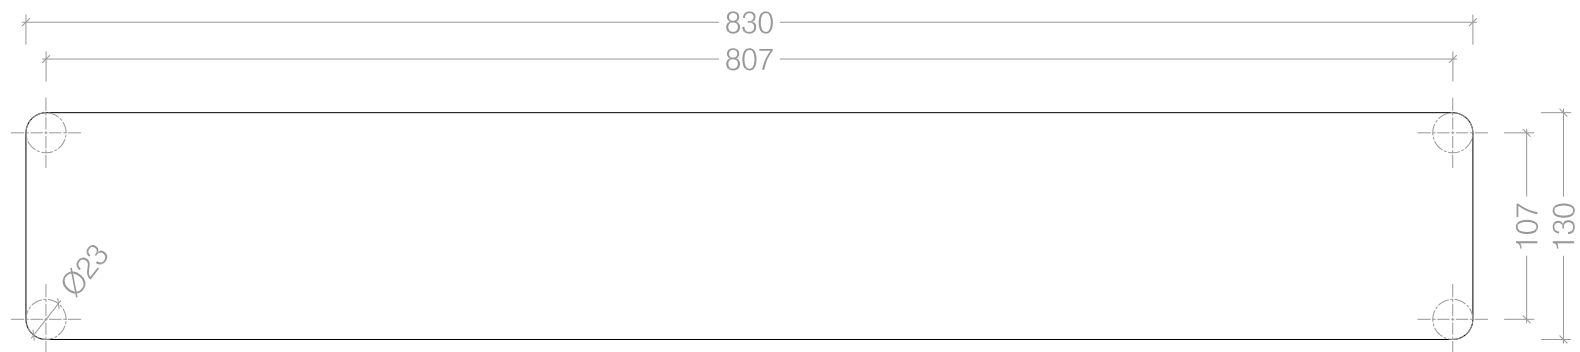

Top View

Front View

Side View

Cutout Size For Standard Mount Plate

Slimline 800 Biofuel Burner - BF024

© This drawing is copyright and remains the property of Beauty Fires. It may not be retained, copied or used without written consent.