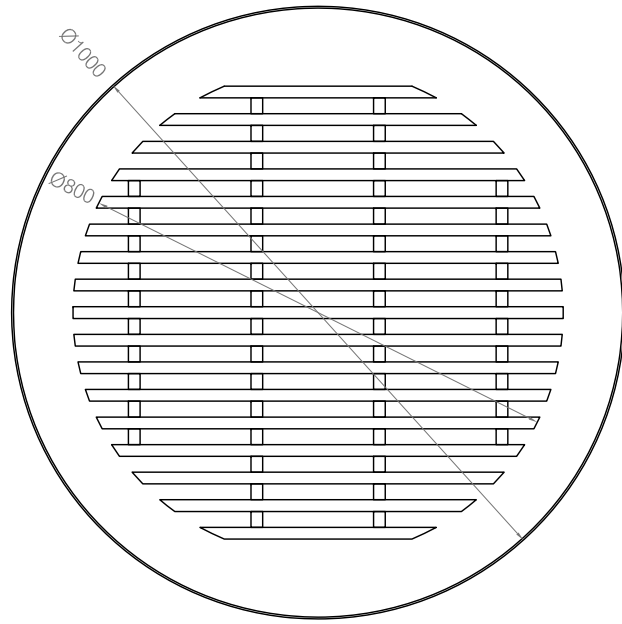

Top mounting plates and flue can be custom made to suit different installation requirements if necessary. Flue lengths are always made per order, to best suite the environment where the Nero Silo is to be installed. NOTE: the flue is not as effective at lengths of less than 4m from bottom of the cone to the underside of the cowl. Please consult with your sales representative.

Top View - Base Only

Front View

NOTE: floor surface must be a non combustible material

Perspective View

BF010 - Silo Ø1000

© This drawing is copyright and remains the property of Beauty Fires. It may not be retained, copied or used without written consent.