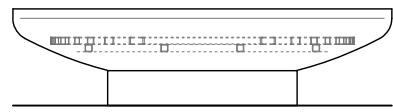

Top mounting plates and flue can be custom made to suit different installation requirements if necessary. Flue lengths are always made per order, to best suite the environment where the Nero Silo is to be installed. NOTE: the flue is not as effective at lengths of less than 4m from bottom of the cone to the underside of the cowl. Please consult with your sales representative.

Top View - Base Only

Front View

NOTE: floor surface must be a non combustible material

Perspective View

BF010 - Silo Ø1000

© This drawing is copyright and remains the property of Beauty Fires. It may not be retained, copied or used without written consent.