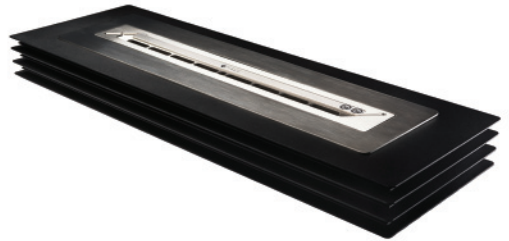

CONTOUR COLLECTION

BEAUTY
FIRES

Fire design for luxury living.

CONTOUR

The Contour collection by Beauty Fires® offers the user the ability to have a mobile floor / table mounted bioethanol fireplace.

This collection is ideal for converting your old wood or gas fireplace into a modern eco-friendly fireplace that is vent free.

A big benefit is that they can easily be moved which makes them ideal for apartment dwellers and tenants or if you simply wish to create ambience while entertaining outdoors. Available in 2 finishes, 2 sizes and 4 heat outputs.

Bioethanol burns clean and is environmentally friendly. It produces no harmful emissions. The flame is natural and soothing providing a gentle heat and ambience.

TECHNICAL INFO

- CONTOUR CLASSIC (500 SLIM BURNER) – H11.4CM X L80CM X D37CM / 3KW 90 M³ / AVG 0.3L P/H
- CONTOUR CLASSIC (CLASSIC BURNER) – H11.4CM X L80CM X D37CM / 6KW 180 M³ / AVG 0.7L P/H
- CONTOUR GRAND XL (800 SLIM BURNER) – H11.4CM X L110CM X D37CM / 5.5KW 165 M³ / AVG 0.57L P/H
- CONTOUR GRAND XL (GRAND XL BURNER) – H11.4CM X L110CM X D37CM / 10KW 300 M³ / AVG 1.0L P/H