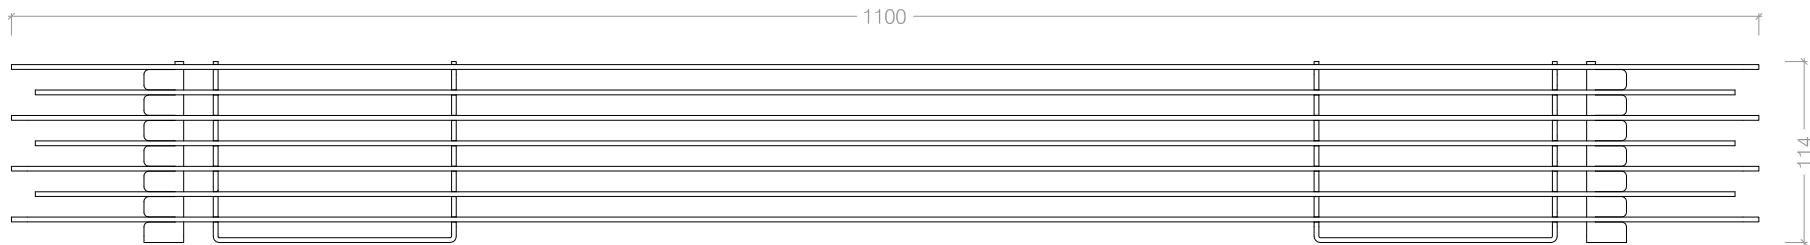

Side View

BF032 - P/C White Fascia

BF034 - P/C Black Fascia

BF036 - Brushed S/Steel Fascia

Top View

Front View

Grand XL Contour