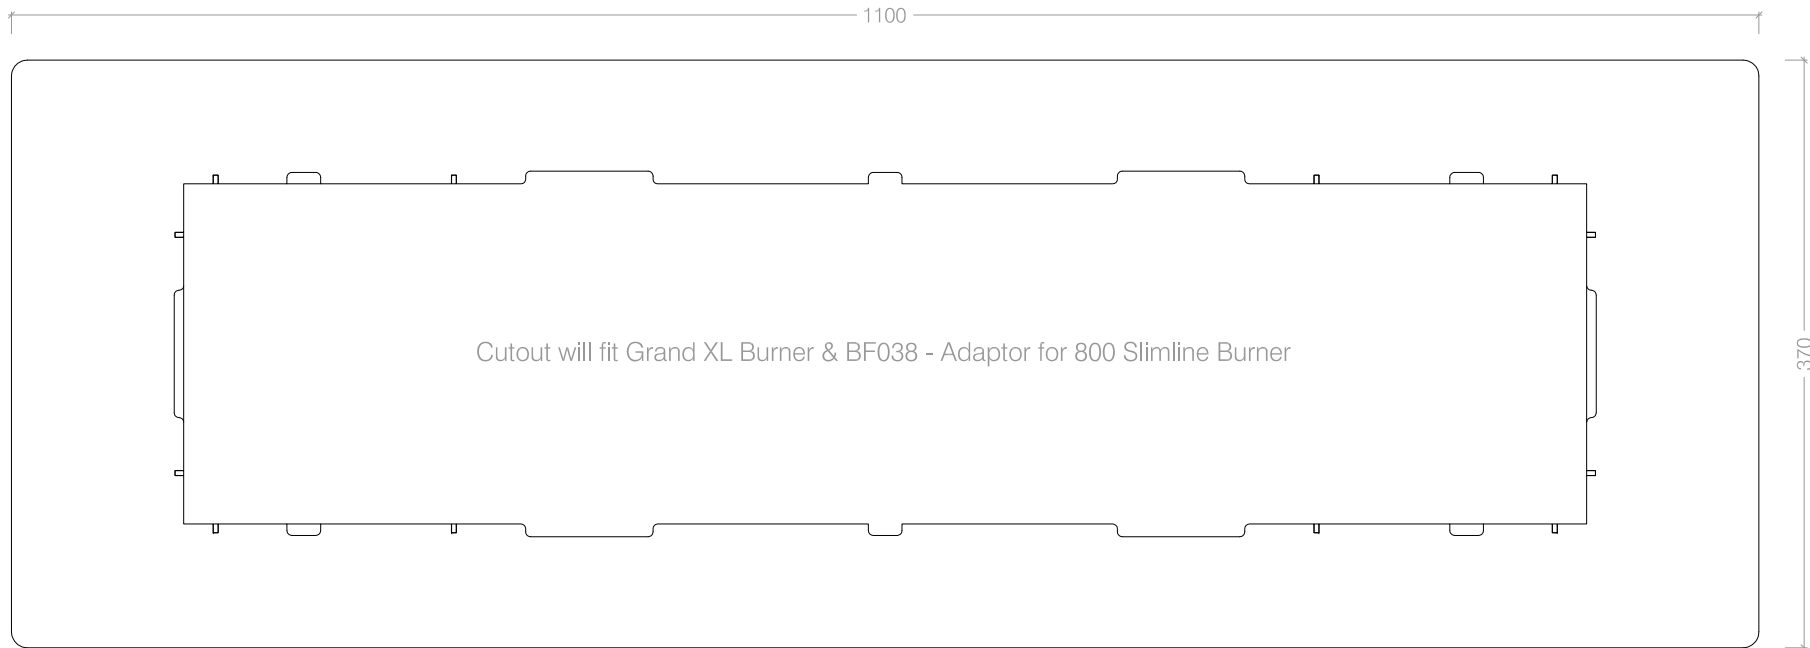

Side View

BF032 - P/C White Fascia

BF034 - P/C Black Fascia

BF036 - Brushed S/Steel Fascia

Top View

Front View

Grand XL Contour