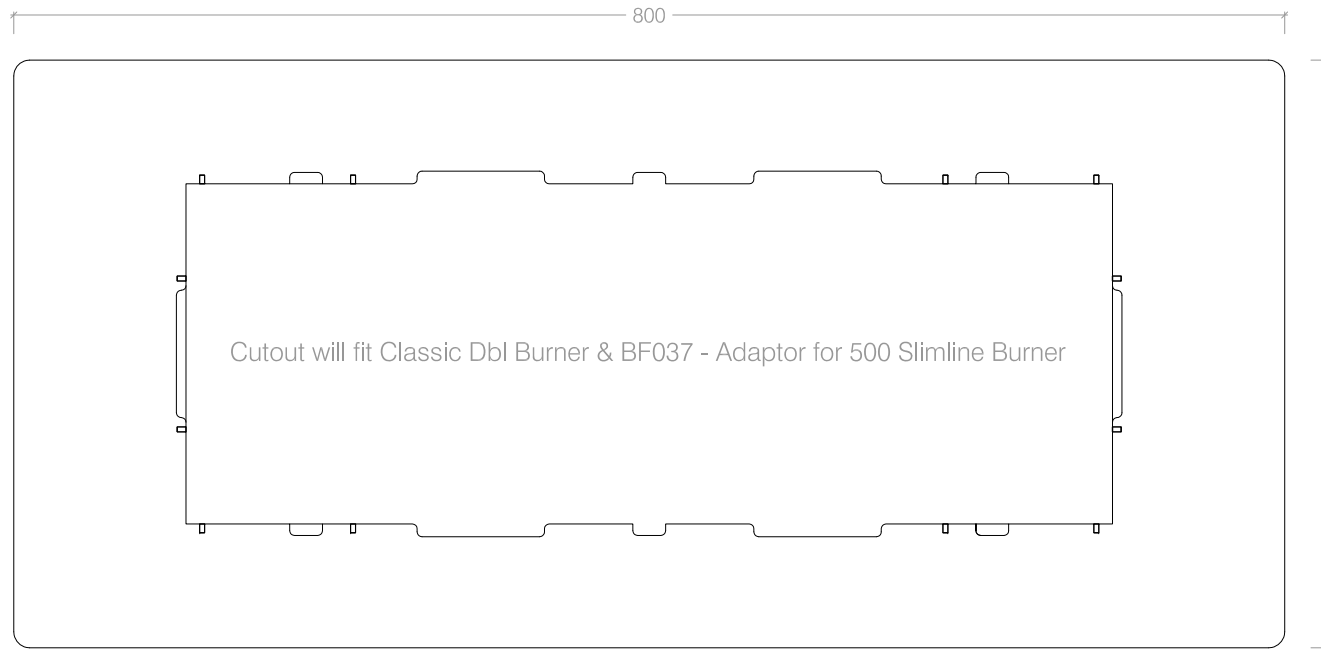

Side View

- BF031 - P/C White Fascia
- BF033 - P/C Black Fascia
- BF035 - Brushed S/Steel Fascia

Top View

Front View

Classic Dbl Contour