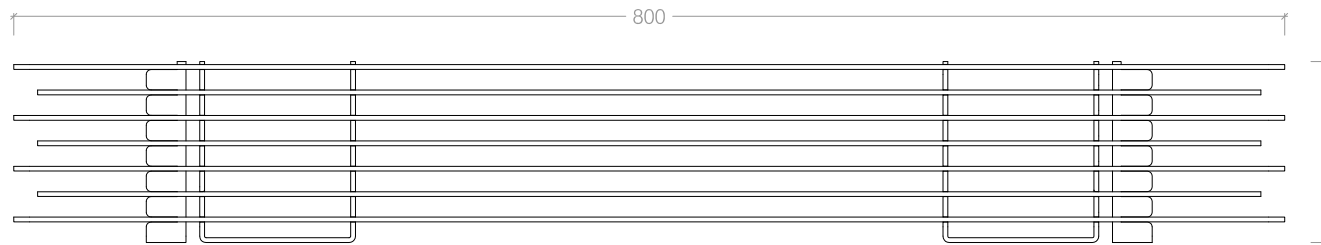

Side View

- BF031 - P/C White Fascia
- BF033 - P/C Black Fascia
- BF035 - Brushed S/Steel Fascia

Top View

Front View

Classic Dbl Contour