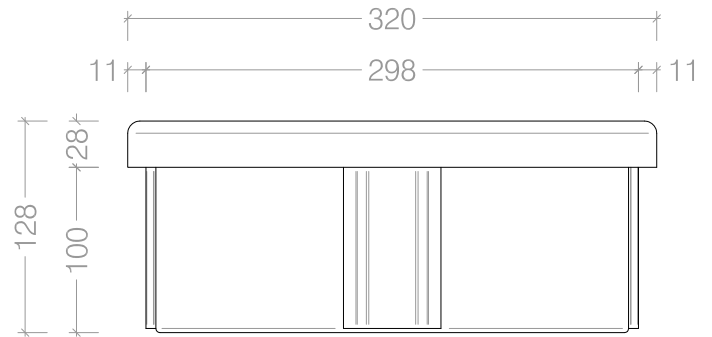

Cutout Size:  
306 x 306 x 105  
L x W x H

Top View

Front View

Side View