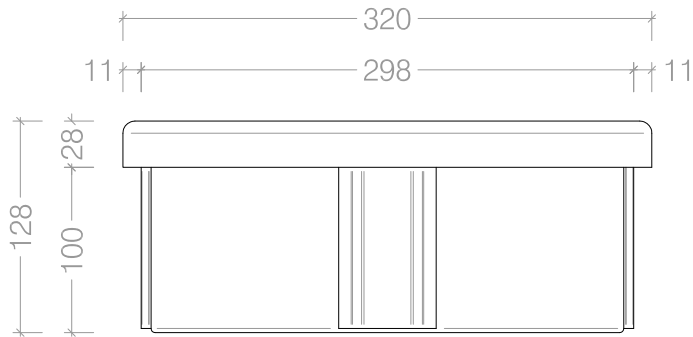

Cutout Size:  
306 x 306 x 105  
L x W x H

Top View

Front View

Side View