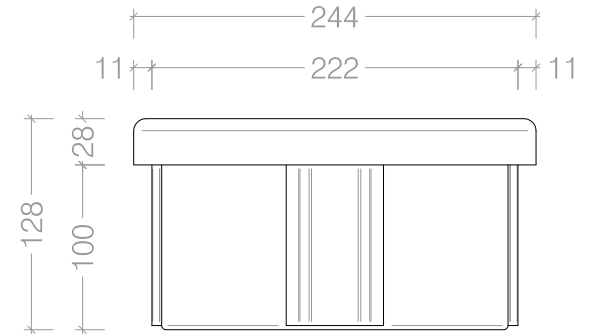

Cutout Size:
595 x 230 x 105 mm
L x W x H

Top View

Front View

Side View

Classic Biofuel Burner - BF002

© This drawing is copyright and remains the property of Beauty Fires.
It may not be retained, copied or used without written consent.