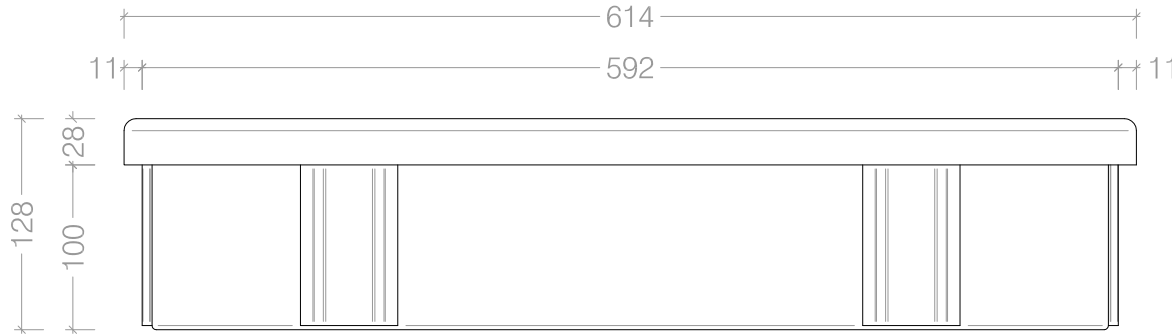

Cutout Size:
595 x 230 x 105 mm
L x W x H

Top View

Front View

Side View

Classic Biofuel Burner - BF002

© This drawing is copyright and remains the property of Beauty Fires.
It may not be retained, copied or used without written consent.