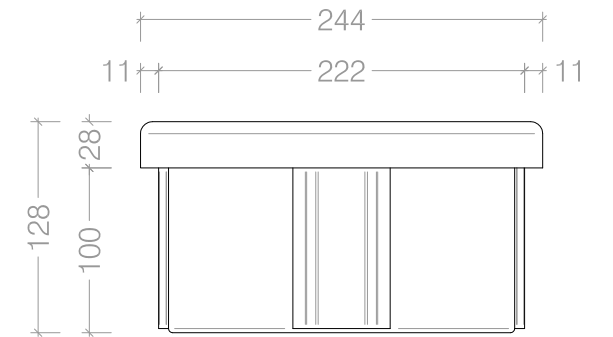

Cutout Size:
895 x 230 x 105 mm
L x W x H

Top View

Front View

Side View

Grand XL Biofuel Burner - BF003

© This drawing is copyright and remains the property of Beauty Fires.
It may not be retained, copied or used without written consent.