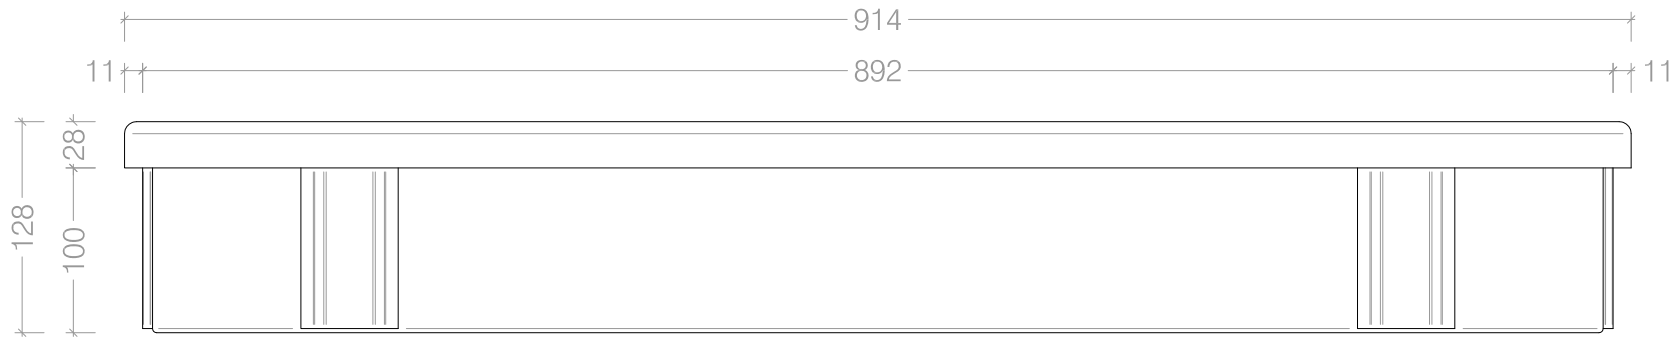

Cutout Size:
895 x 230 x 105 mm
L x W x H

Top View

Front View

Side View

Grand XL Biofuel Burner - BF003

© This drawing is copyright and remains the property of Beauty Fires.
It may not be retained, copied or used without written consent.