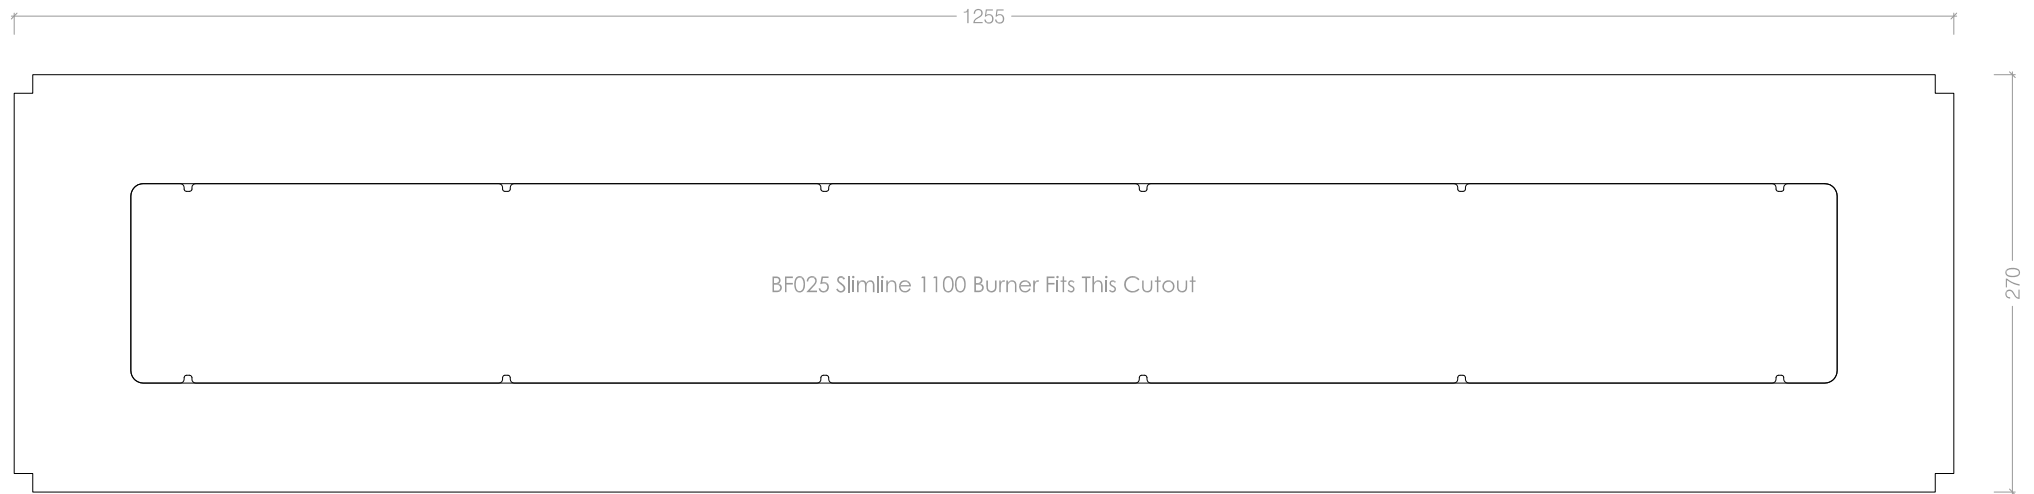

BF092 - P/C White
BF094 - P/C Black
BF096 - Brushed S/Steel

Side View

Top View

Front View

Fold 1100 Slimline Mount