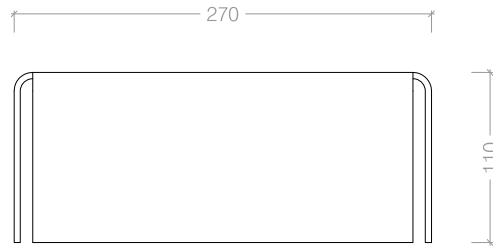

BF092 - P/C White
BF094 - P/C Black
BF096 - Brushed S/Steel

Side View

Top View

Front View

Fold 1100 Slimline Mount