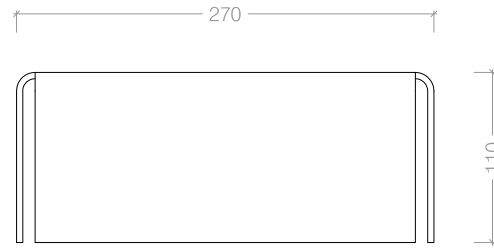

BF093 - P/C White
BF095 - P/C Black
BF097 - Brushed S/Steel

Side View

Top View

Front View

Fold 1400 Slimline Mount