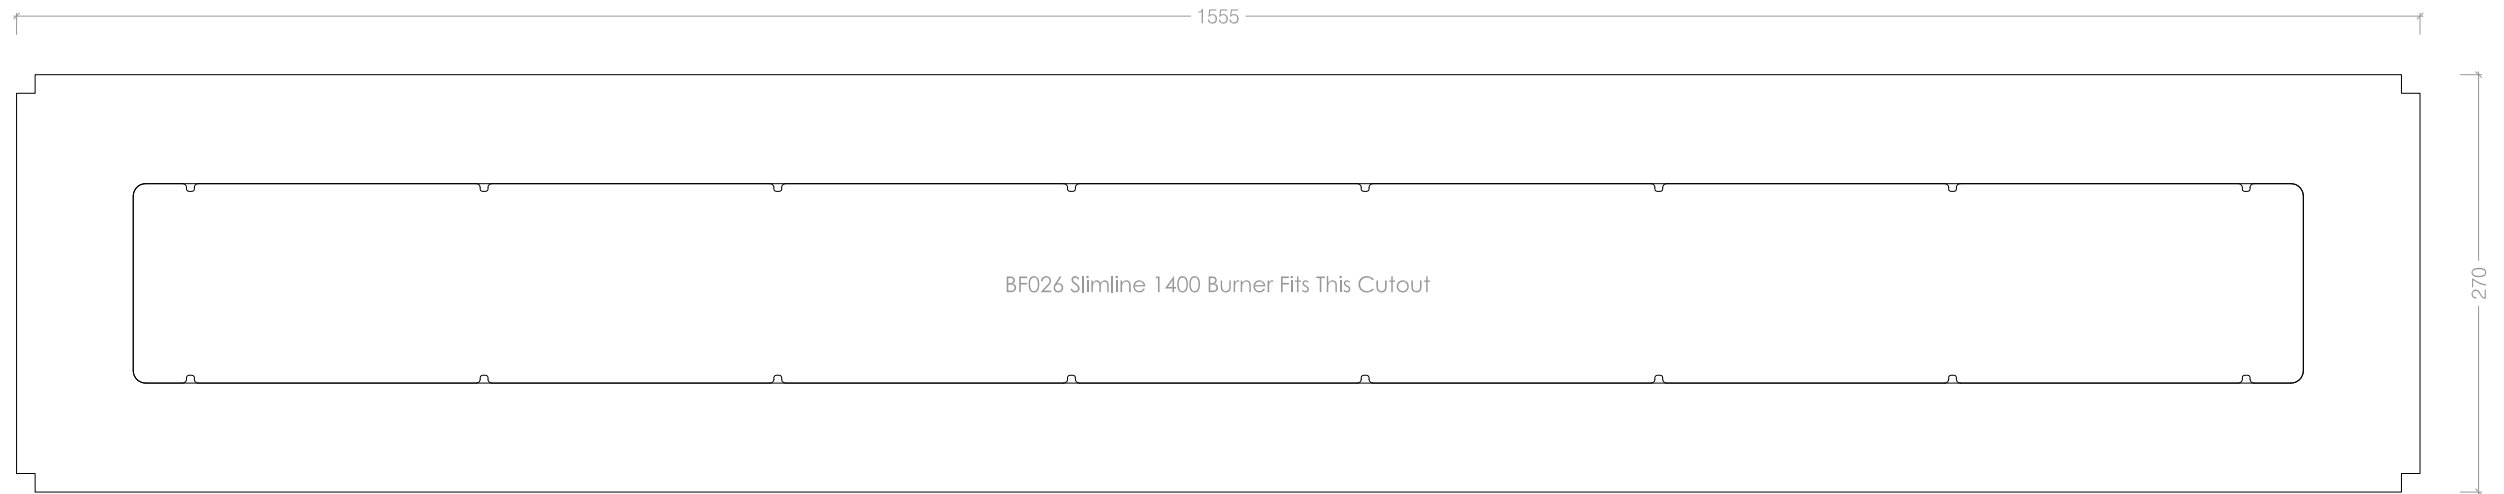

BF093 - P/C White
BF095 - P/C Black
BF097 - Brushed S/Steel

Side View

Top View

Front View

Fold 1400 Slimline Mount