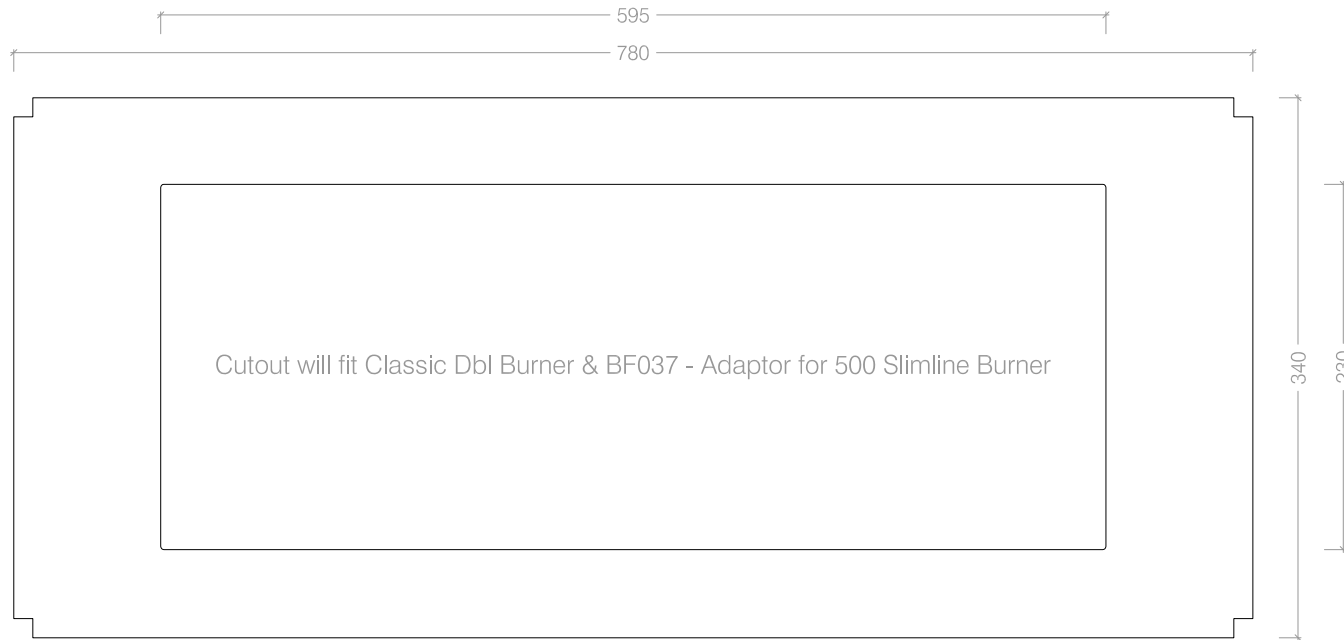

Side View

- BF900 - P/C White Fascia
- BF901 - P/C Black Fascia
- BF902 - Brushed S/Steel Fascia

Top View

Front View

Classic Dbl Fold