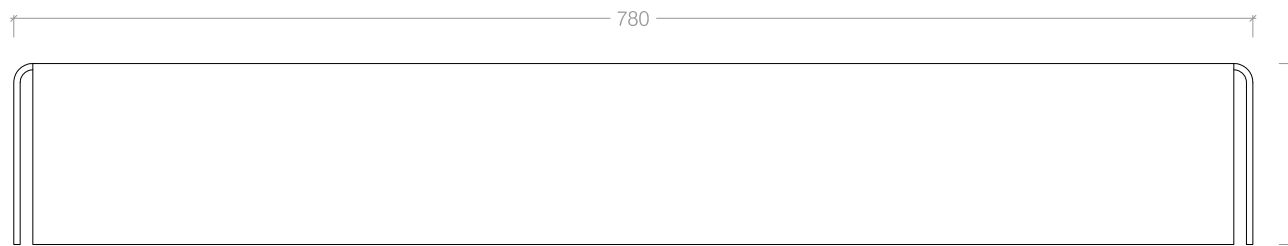

Side View

- BF900 - P/C White Fascia
- BF901 - P/C Black Fascia
- BF902 - Brushed S/Steel Fascia

Top View

Front View

Classic Dbl Fold