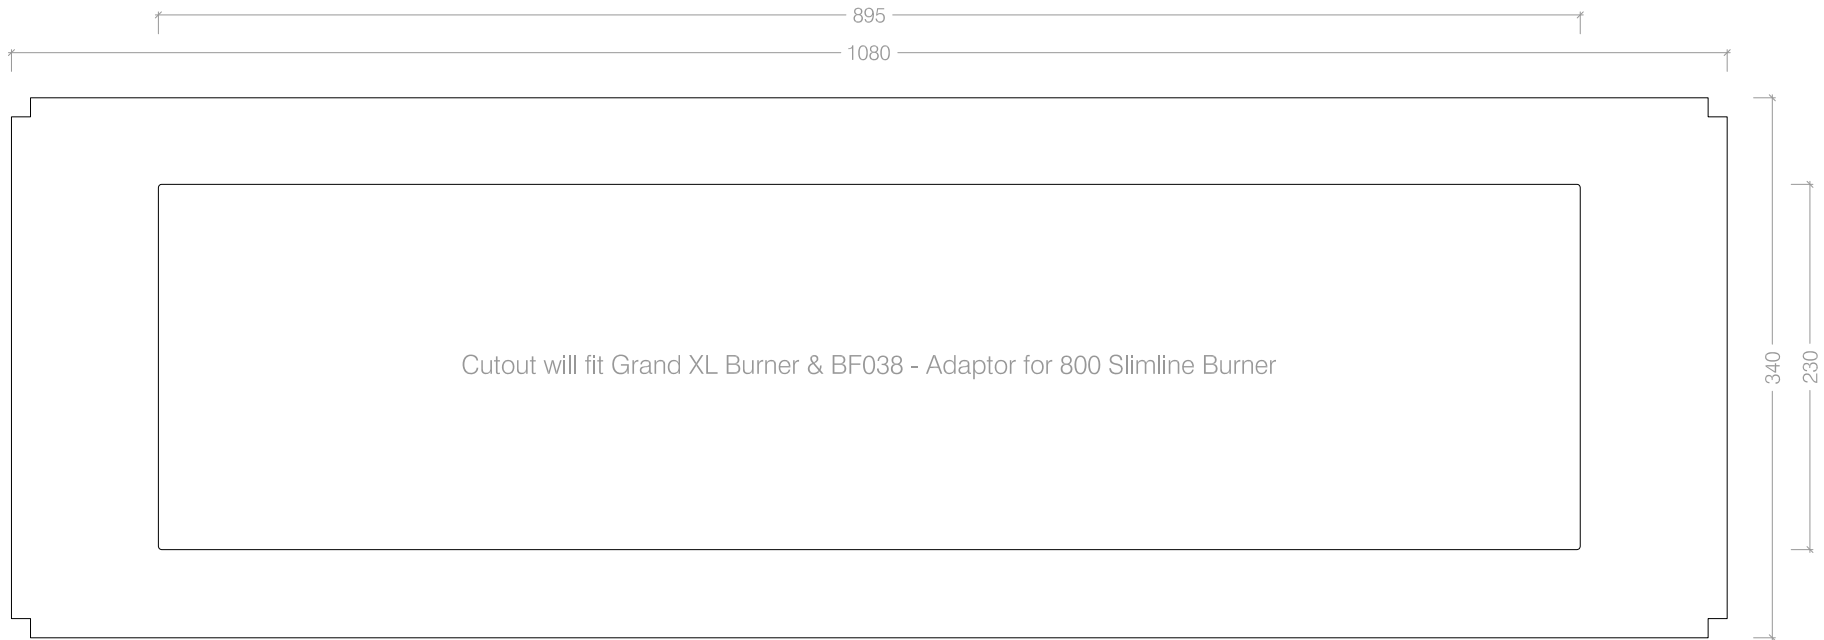

Side View

BF903 - P/C White Fascia

BF904 - P/C Black Fascia

BF905 - Brushed S/Steel Fascia

Top View

Front View

Grand XL Fold