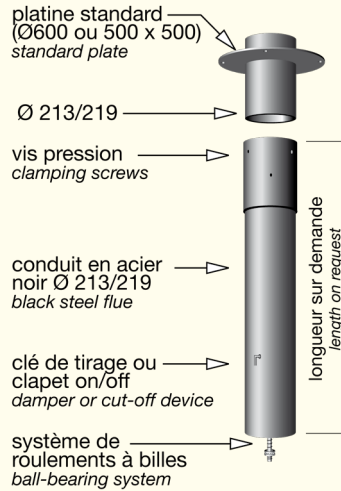

pour une longueur de conduit (int.+ ext.) de 3 m minimum.

options (n° référence du modèle : 4)

disque-cache, pare-étincelles, peinture gris ardoise, platine spéciale (oblique, ...), pied pour versions posées, prolongement du conduit en acier noir, pièces de raccordement (suivant configuration), appareil à gaz pour version sur pied (cf page 112).

performances

P = 5,5 KW - η : 59,4% - CO : 0,26%

The perfection of geometry allied with the purity of fire ...

With a nod towards the sea, this round, compact fireplace is pleasing and unobtrusive. The generous opening of the hearth allows a direct dialogue between fireside visitors and the flames. The Bathyscafocus is more than a fireplace - it's a reward.

characteristics

This model pivots 360° so the view of the fire can be rotated as you wish towards different parts of the room. The fixed versions are supplied without a plate, with a base (see image) that contains an ash pan and a fresh-air intake.

hearth: diameter 0.70 m, weight 44 kg - standard plate 19 kg; flue: 16 kg/m

highly heat-resistant matt black paint

optional extras (model reference n° 4)

cover disc to conceal ceiling joint, connector, fireguard, special plate (inclined, etc ...), base-mounted version, flue extension in black steel, slate grey paint, gas appliance (see page 112)

- guaranteed efficiency with a minimum flue length (interior plus exterior) of 3 m. -

version suspendue
suspended version