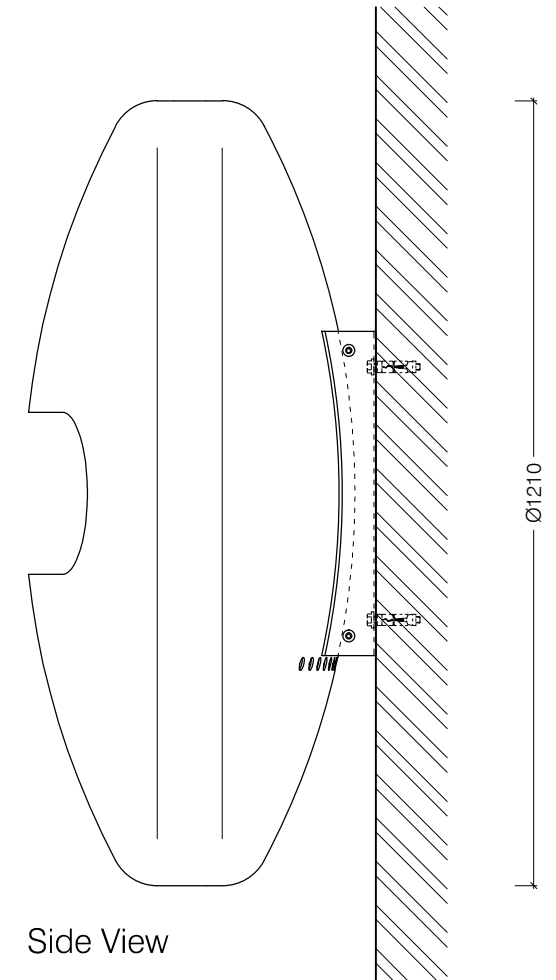

**NOTE:** Please refer to the installation manual enclosed in the packaging for full installation guidelines and instructions.

## BF088 - Dot Ø1210 - Grand XL Burner