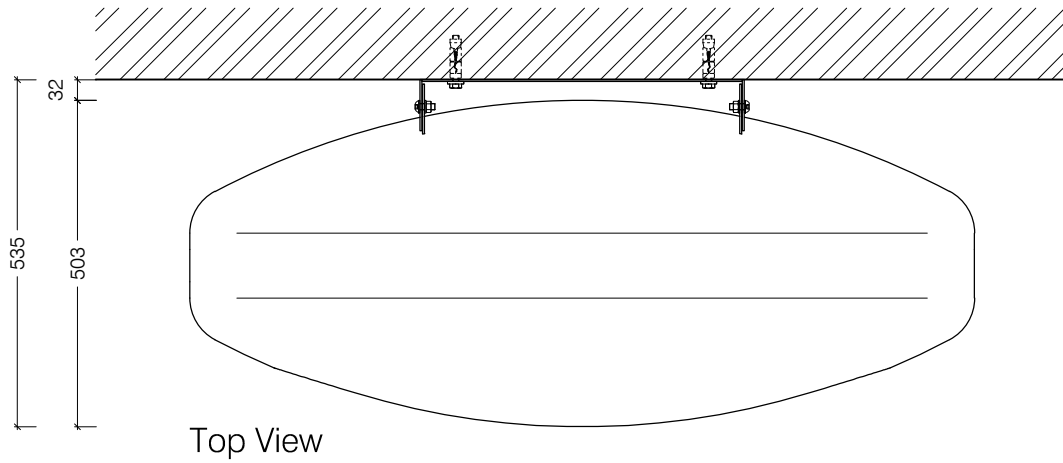

NOTE: Please refer to the installation manual enclosed in the packaging for full installation guidelines and instructions.

BF088 - Dot Ø1210 - Grand XL Burner