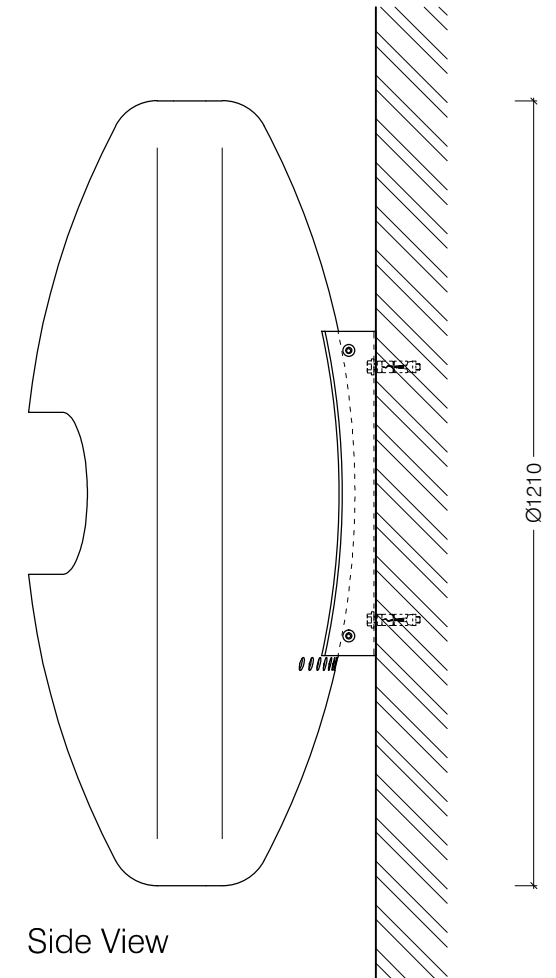

NOTE: Please refer to the installation manual enclosed in the packaging for full installation guidelines and instructions.

BF088 - Dot Ø1210 - Grand XL Burner