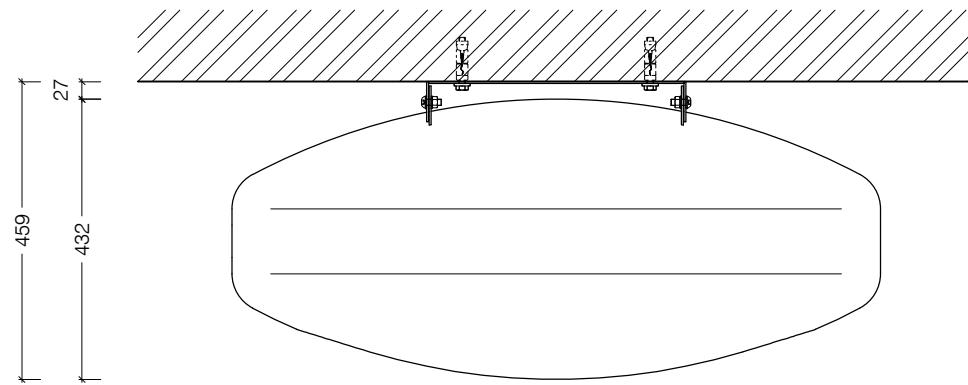

NOTE: Please refer to the installation manual enclosed in the packaging for full installation guidelines and instructions.

Top View

Front View

Side View

BF089 - Dot $\text{Ø}1000$ - Classic Burner