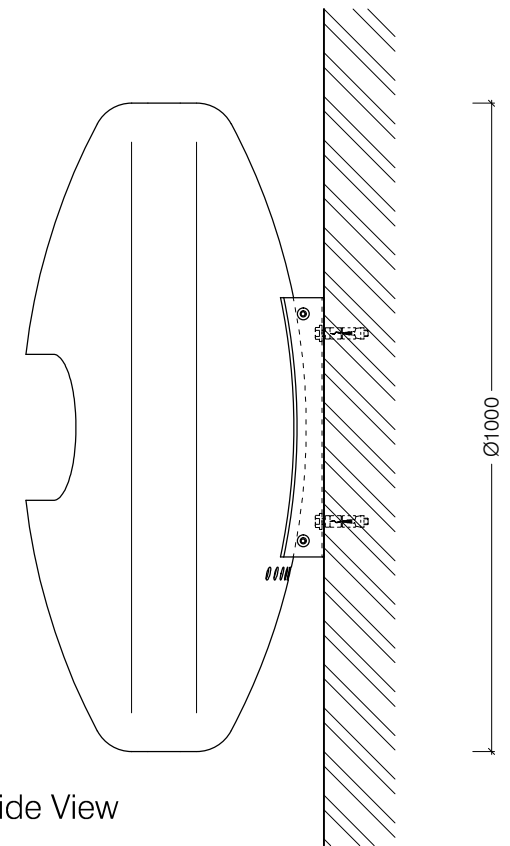

NOTE: Please refer to the installation manual enclosed in the packaging for full installation guidelines and instructions.

Top View

Front View

Side View

BF089 - Dot $\text{Ø}1000$ - Classic Burner