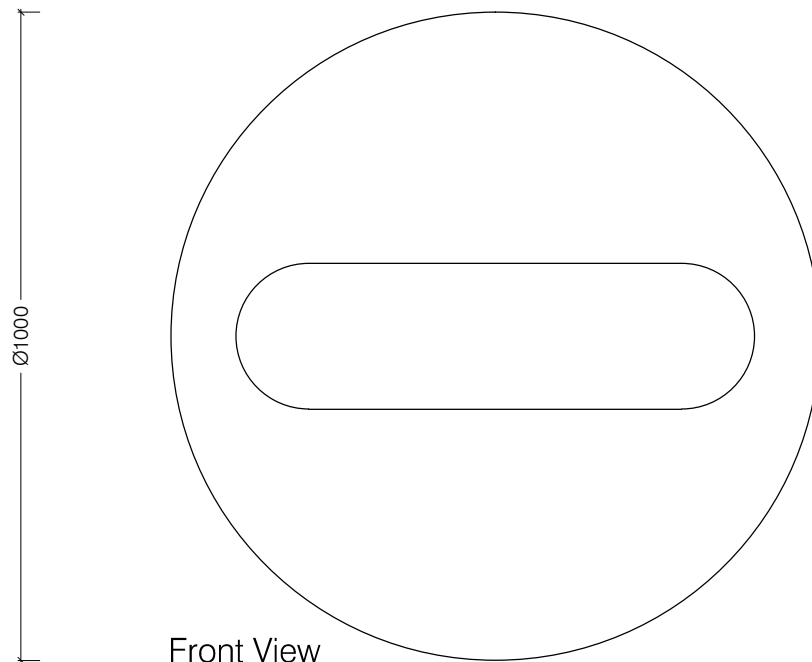

NOTE: Please refer to the installation manual enclosed in the packaging for full installation guidelines and instructions.

Top View

Front View

Side View

BF089 - Dot $\text{Ø}1000$ - Classic Burner