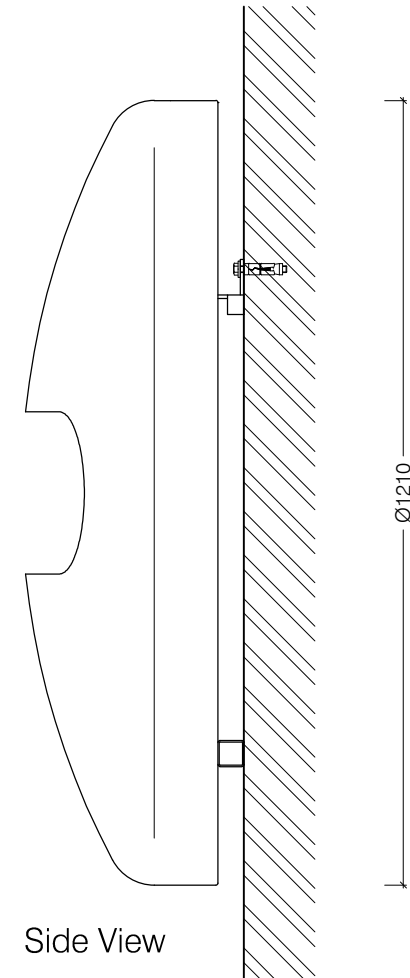

NOTE: Please refer to the installation manual enclosed in the packaging for full installation guidelines and instructions.

BF090 - Dot Flat Back $\text{Ø}1210$