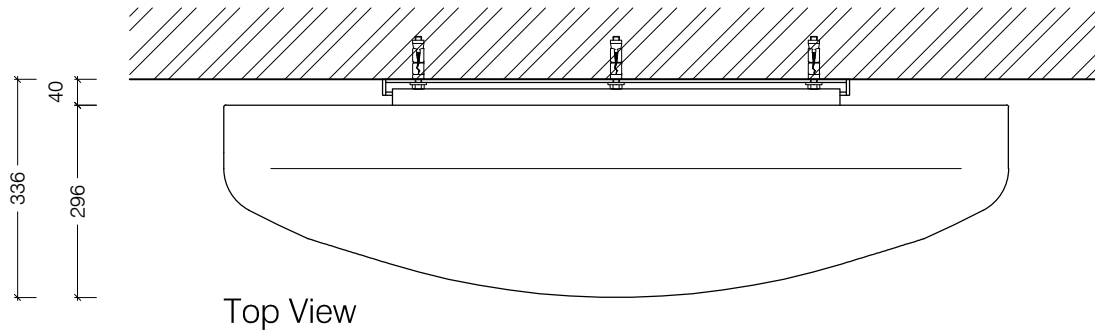

NOTE: Please refer to the installation manual enclosed in the packaging for full installation guidelines and instructions.

BF090 - Dot Flat Back $\text{Ø}1210$