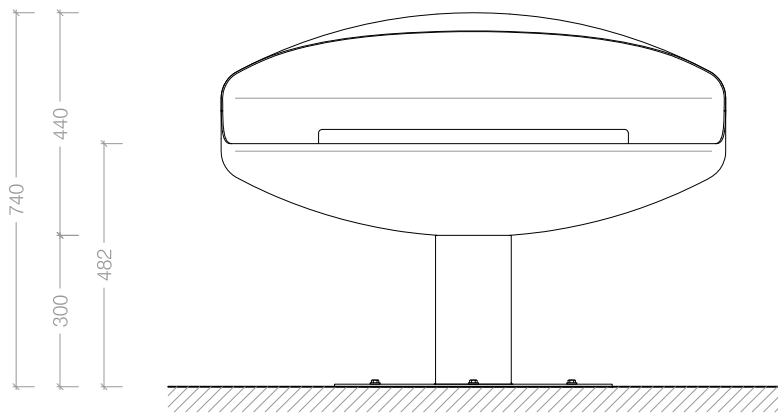

Top View

Perspective View

Bolts for fixing the base plate to the floor are optional but recommended

Front View

Side View

Nero Pedestal Ø1000 with Classic Burner

© This drawing is copyright and remains the property of Beauty Fires. It may not be retained, copied or used without written consent.