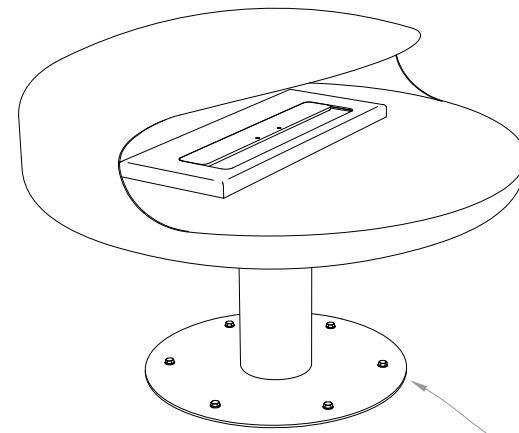

Top View

Perspective View

Bolts for fixing the base plate to the floor are optional but recommended

Front View

Side View

Nero Pedestal Ø1000 with Classic Burner

© This drawing is copyright and remains the property of Beauty Fires. It may not be retained, copied or used without written consent.