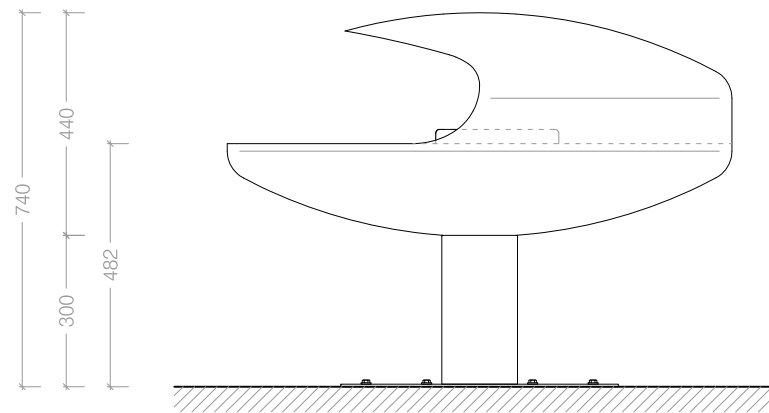

Top View

Perspective View

Bolts for fixing the base plate to the floor are optional but recommended

Front View

Side View

Nero Pedestal Ø1000 with Classic Burner

© This drawing is copyright and remains the property of Beauty Fires. It may not be retained, copied or used without written consent.