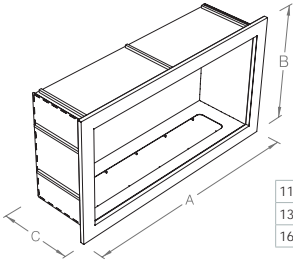

AVAILABLE IN:

SIGNATURE RANGE

	A	B	C
Classic	900mm	600mm	390mm
Grand XL	1100mm	600mm	390mm

Firebox	Burner	Output	Avg. area m ²	Avg. consumption
Classic	Classic	6kw	180	0.75 L/ph
Grand XL	Grand XL	10.5kw	315	1.00 L/ph
1100	800 Slimline	5.5kw	165	0.57 L/ph
1350	1100 Slimline	7kw	210	0.72 L/ph
1650	1400 Slimline	9kw	270	0.90 L/ph

AVAILABLE IN:

SLIMLINE RANGE

	A	B	C
1100	1100mm	600mm	322mm
1350	1350mm	600mm	322mm
1650	1650mm	600mm	322mm

BEAUTY
FIRES

Fire design for luxury living.