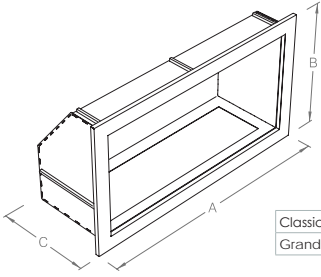

SIGNATURE RANGE