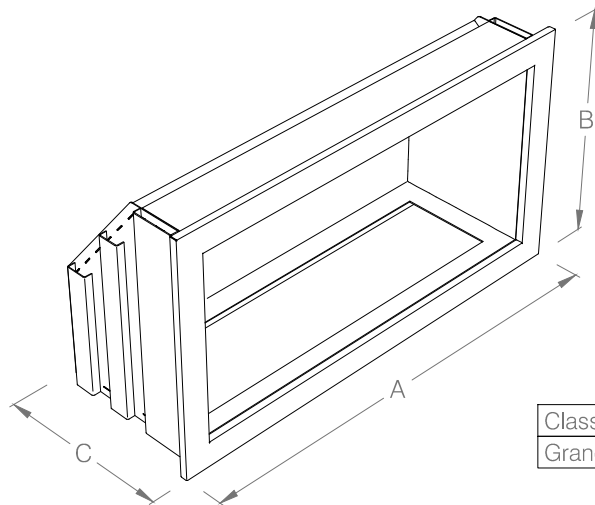

SIGNATURE RANGE

Top

Front

Side

	A	B	C
Classic	900mm	600mm	396mm
Grand XL	1100mm	600mm	396mm

SLIMLINE RANGE

Top

Front

Side

	A	B	C
1100	1100mm	600mm	336mm
1350	1350mm	600mm	336mm
1650	1650mm	600mm	336mm