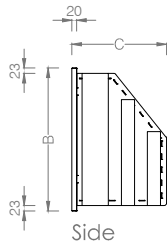

# SIGNATURE RANGE

Top

Front

Side

	A	B	C
Classic	900mm	600mm	396mm
Grand XL	1100mm	600mm	396mm

# SLIMLINE RANGE

Top

Front

Side

	A	B	C
1100	1100mm	600mm	336mm
1350	1350mm	600mm	336mm
1650	1650mm	600mm	336mm