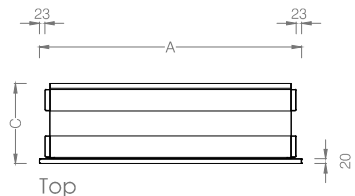

# SIGNATURE RANGE

Top

Front

Side

	A	B	C
Classic	900mm	600mm	396mm
Grand XL	1100mm	600mm	396mm

# SLIMLINE RANGE

Top

Front

Side

	A	B	C
1100	1100mm	600mm	336mm
1350	1350mm	600mm	336mm
1650	1650mm	600mm	336mm