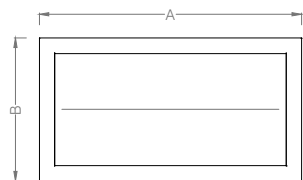

SIGNATURE RANGE

Top

Front

Side

	A	B	C
Classic	900mm	600mm	396mm
Grand XL	1100mm	600mm	396mm

SLIMLINE RANGE

Top

Front

Side

	A	B	C
1100	1100mm	600mm	336mm
1350	1350mm	600mm	336mm
1650	1650mm	600mm	336mm