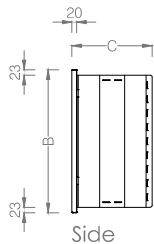

# SIGNATURE RANGE

Top

Front

Side

	A	B	C
Classic	900mm	600mm	396mm
Grand XL	1100mm	600mm	396mm

# SLIMLINE RANGE

Top

Front

Side

	A	B	C
1100	1100mm	600mm	336mm
1350	1350mm	600mm	336mm
1650	1650mm	600mm	336mm