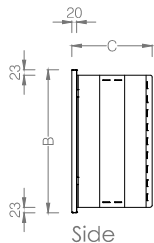

SIGNATURE RANGE

Top

Front

Side

	A	B	C
Classic	900mm	600mm	396mm
Grand XL	1100mm	600mm	396mm

SLIMLINE RANGE

Top

Front

Side

	A	B	C
1100	1100mm	600mm	336mm
1350	1350mm	600mm	336mm
1650	1650mm	600mm	336mm