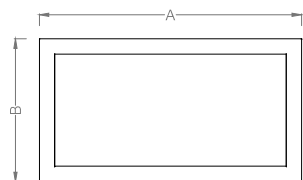

# SIGNATURE RANGE

Top

Front

Side

	A	B	C
Classic	900mm	600mm	396mm
Grand XL	1100mm	600mm	396mm

# SLIMLINE RANGE

Top

Front

Side

	A	B	C
1100	1100mm	600mm	336mm
1350	1350mm	600mm	336mm
1650	1650mm	600mm	336mm