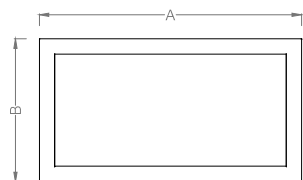

SIGNATURE RANGE

Top

Front

Side

	A	B	C
Classic	900mm	600mm	396mm
Grand XL	1100mm	600mm	396mm

SLIMLINE RANGE

Top

Front

Side

	A	B	C
1100	1100mm	600mm	336mm
1350	1350mm	600mm	336mm
1650	1650mm	600mm	336mm