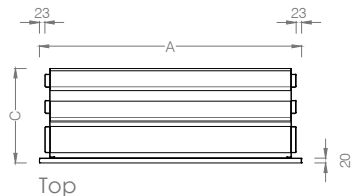

SIGNATURE RANGE

Top

Front

Side

	A	B	C
Classic	900mm	600mm	396mm
Grand XL	1100mm	600mm	396mm

SLIMLINE RANGE

Top

Front

Side

	A	B	C
1100	1100mm	600mm	336mm
1350	1350mm	600mm	336mm
1650	1650mm	600mm	336mm