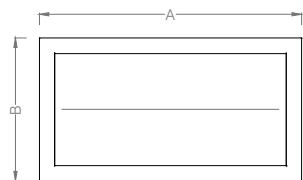

# SIGNATURE RANGE

Top

Front

Side

	A	B	C
Classic	900mm	600mm	396mm
Grand XL	1100mm	600mm	396mm

# SLIMLINE RANGE

Top

Front

Side

	A	B	C
1100	1100mm	600mm	336mm
1350	1350mm	600mm	336mm
1650	1650mm	600mm	336mm