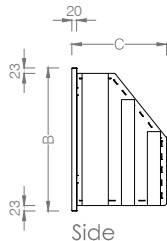

SIGNATURE RANGE

Top

Front

Side

	A	B	C
Classic	900mm	600mm	396mm
Grand XL	1100mm	600mm	396mm

SLIMLINE RANGE

Top

Front

Side

	A	B	C
1100	1100mm	600mm	336mm
1350	1350mm	600mm	336mm
1650	1650mm	600mm	336mm