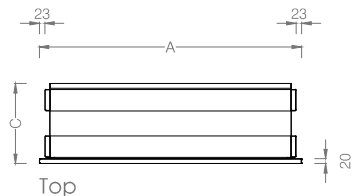

SIGNATURE RANGE

Top

Front

Side

	A	B	C
Classic	900mm	600mm	396mm
Grand XL	1100mm	600mm	396mm

SLIMLINE RANGE

Top

Front

Side

	A	B	C
1100	1100mm	600mm	336mm
1350	1350mm	600mm	336mm
1650	1650mm	600mm	336mm