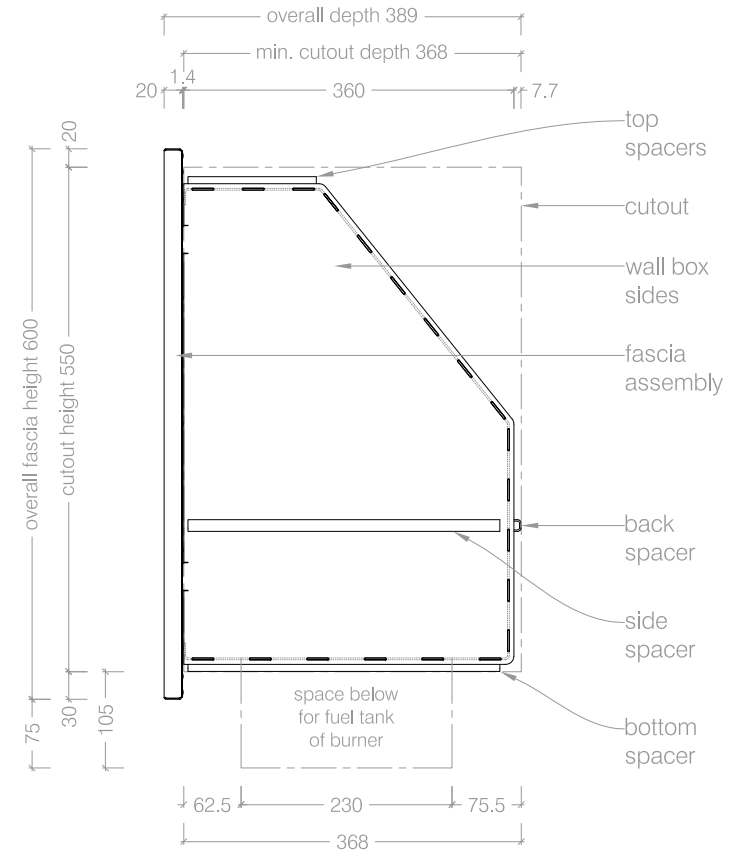

BF046 - P/C Black Fascia
 BF062 - P/C White Fascia
 BF064 - Brushed S/Steel Fascia

Top View

Front View

Side View

Grand XL Firebox