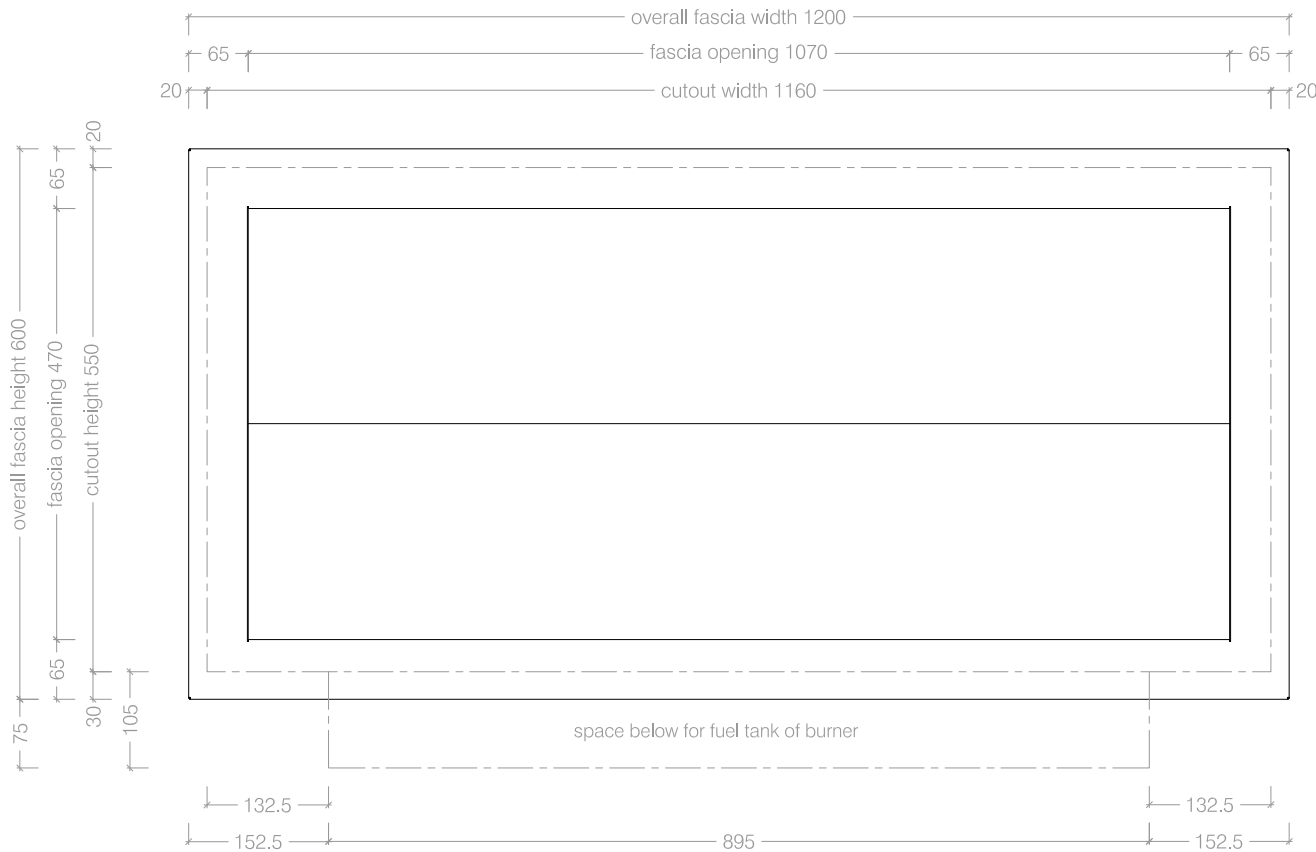

BF046 - P/C Black Fascia
 BF062 - P/C White Fascia
 BF064 - Brushed S/Steel Fascia

Top View

Front View

Side View

Grand XL Firebox