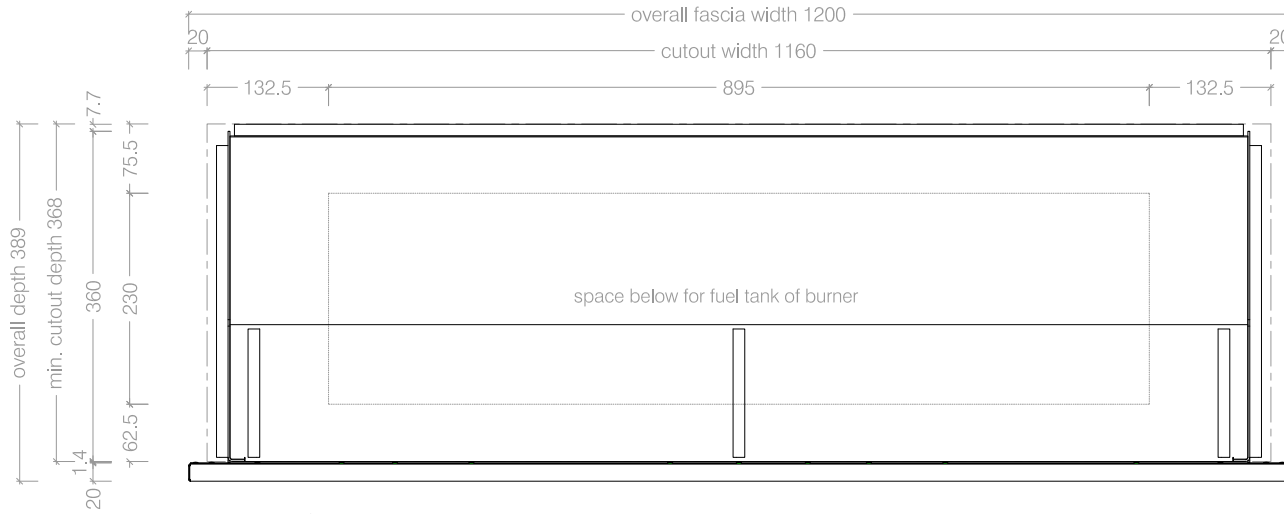

BF046 - P/C Black Fascia
 BF062 - P/C White Fascia
 BF064 - Brushed S/Steel Fascia

Top View

Front View

Side View

Grand XL Firebox