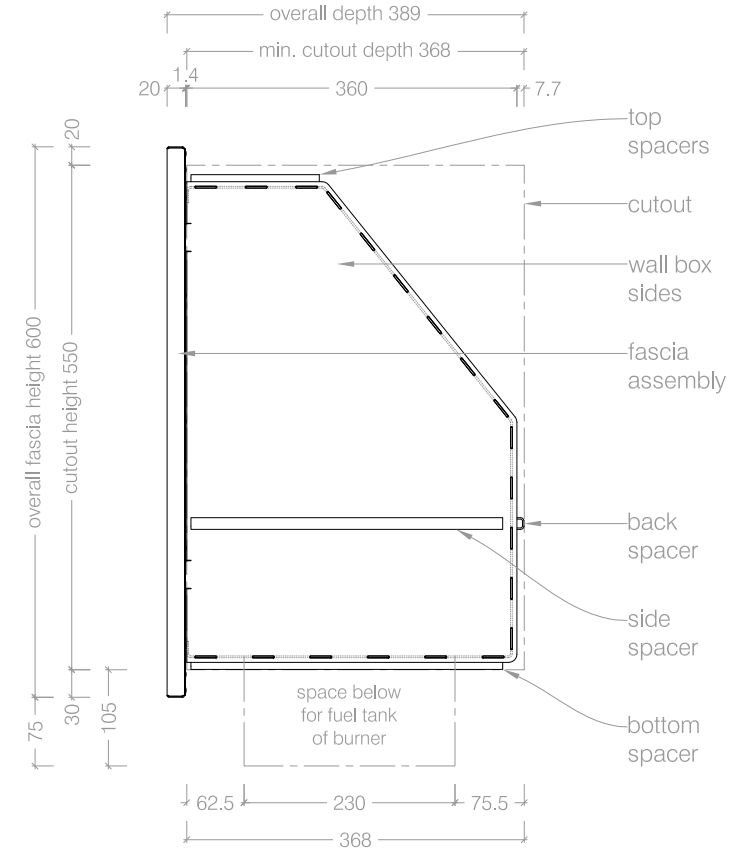

BF047 - P/C Black Fascia
 BF063 - P/C White Fascia
 BF065 - Brushed S/Steel Fascia

Top View

Front View

Side View

Classic Firebox