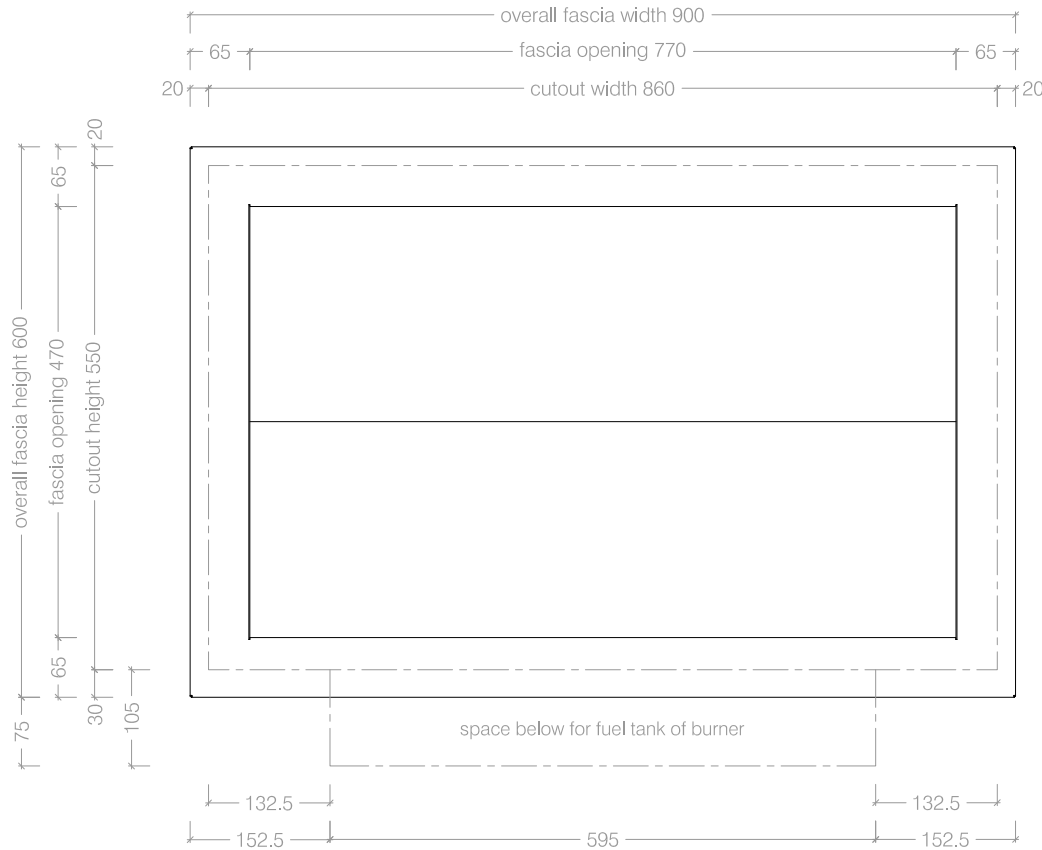

BF047 - P/C Black Fascia
 BF063 - P/C White Fascia
 BF065 - Brushed S/Steel Fascia

Top View

Front View

Side View

Classic Firebox