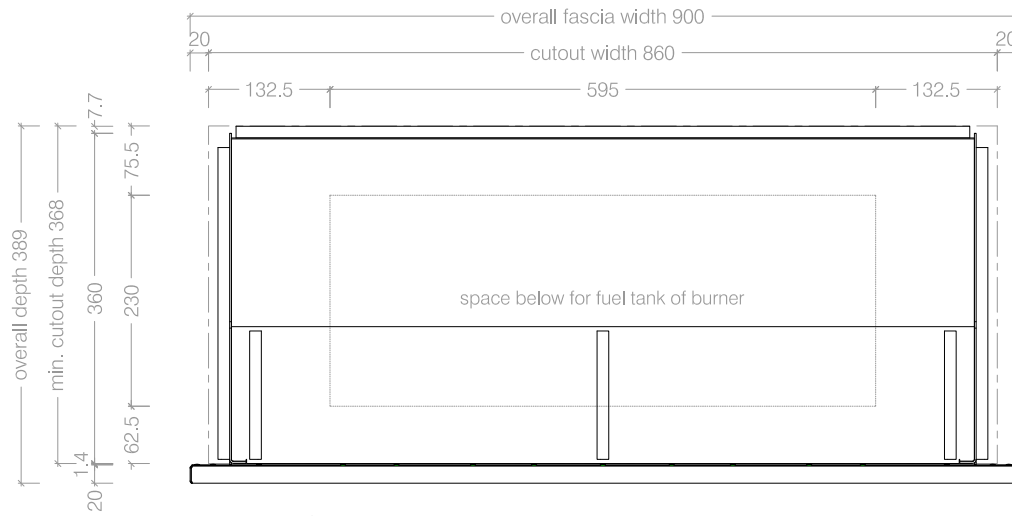

BF047 - P/C Black Fascia
 BF063 - P/C White Fascia
 BF065 - Brushed S/Steel Fascia

Top View

Front View

Side View

Classic Firebox