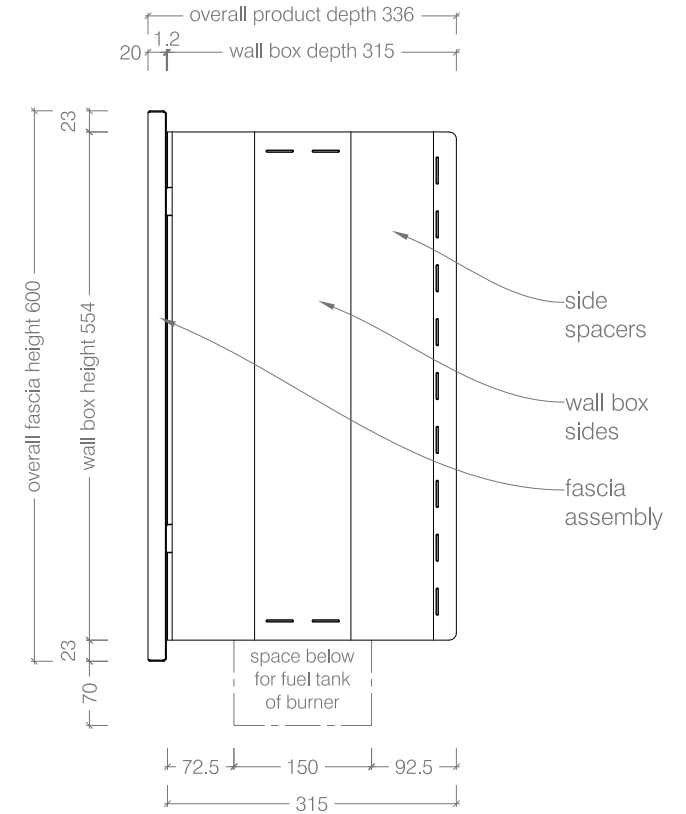

- BF081 - P/C White Fascia
- BF082 - P/C Black Fascia
- BF083 - Brushed S/Steel Fascia

NOTE: Please refer to the product manual for detailed installation specifications and requirements.

Top View

Front View

Side View