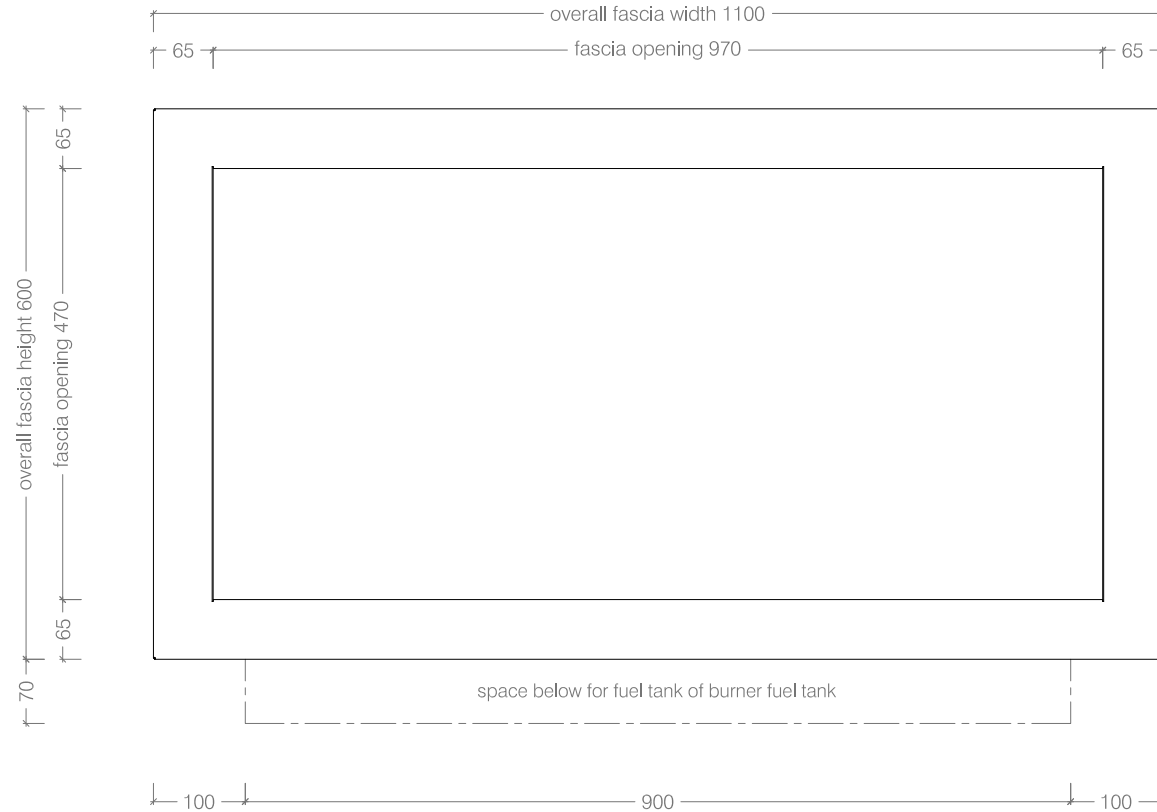

- BF081 - P/C White Fascia
- BF082 - P/C Black Fascia
- BF083 - Brushed S/Steel Fascia

NOTE: Please refer to the product manual for detailed installation specifications and requirements.

Top View

Front View

Side View