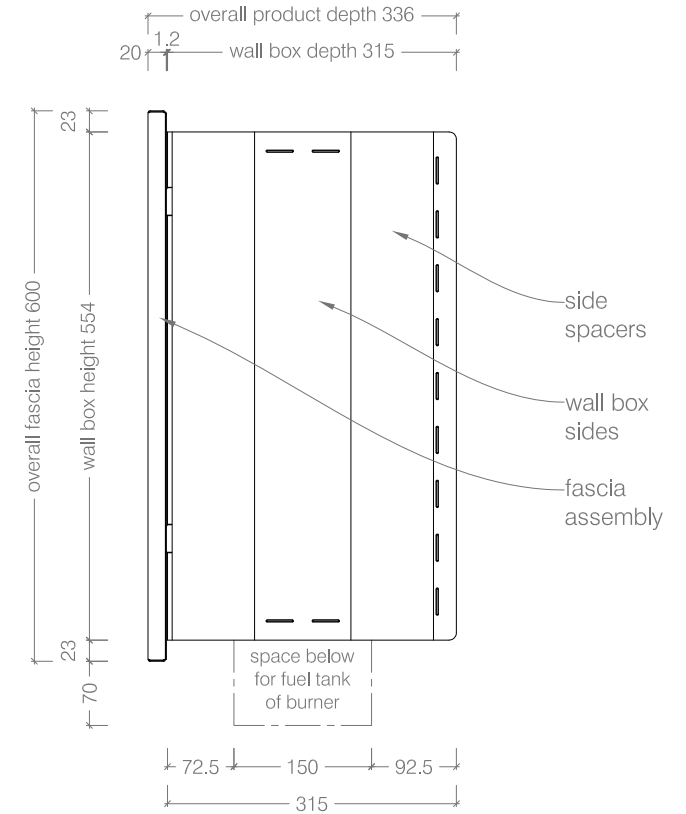

- BF081 - P/C White Fascia
- BF082 - P/C Black Fascia
- BF083 - Brushed S/Steel Fascia

NOTE: Please refer to the product manual for detailed installation specifications and requirements.

Top View

Front View

Side View

1100 Slimline Firebox - For 800 Slimline Burner