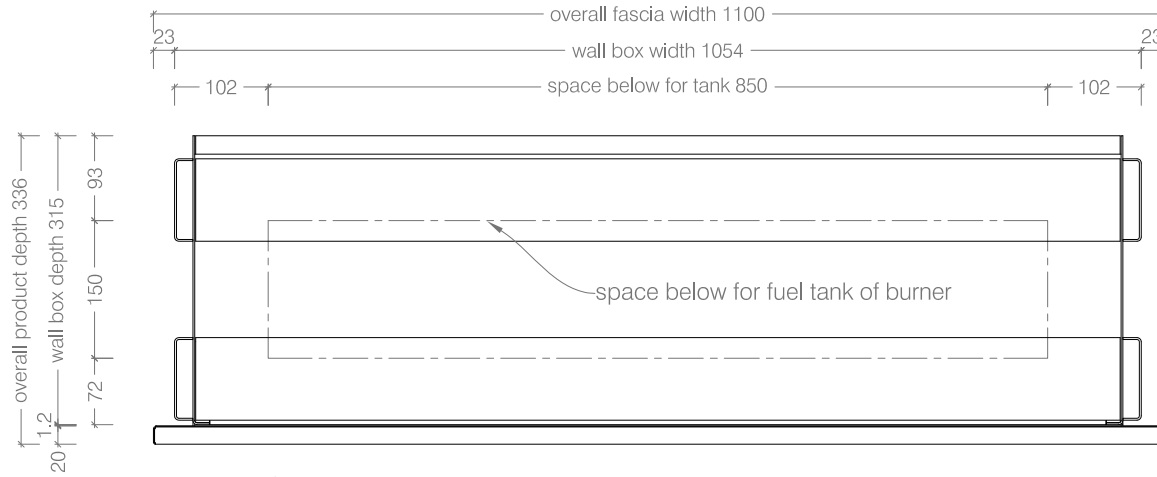

- BF081 - P/C White Fascia
- BF082 - P/C Black Fascia
- BF083 - Brushed S/Steel Fascia

NOTE: Please refer to the product manual for detailed installation specifications and requirements.

Top View

Front View

Side View