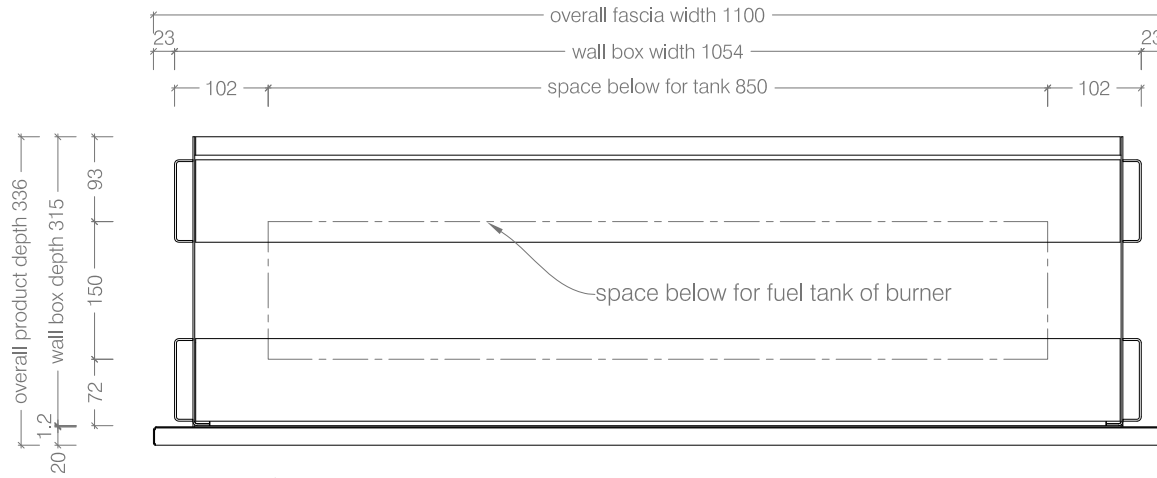

- BF081 - P/C White Fascia
- BF082 - P/C Black Fascia
- BF083 - Brushed S/Steel Fascia

NOTE: Please refer to the product manual for detailed installation specifications and requirements.

Top View

Front View

Side View

1100 Slimline Firebox - For 800 Slimline Burner