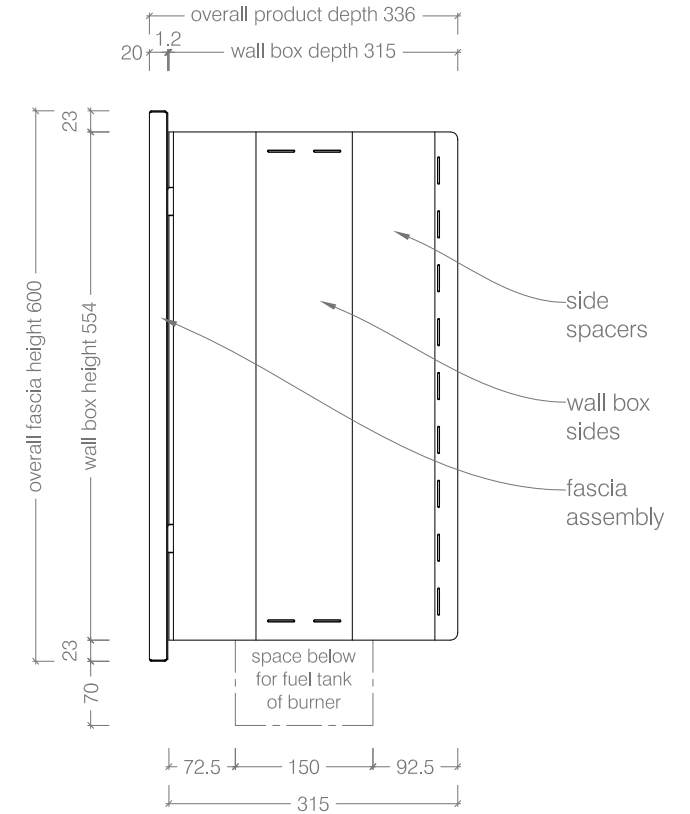

BF069 - P/C White Fascia  
BF070 - P/C Black Fascia  
BF071 - Brushed S/Steel Fascia

NOTE: Please refer to the product manual for detailed installation specifications and requirements.

Top View

Front View

Side View