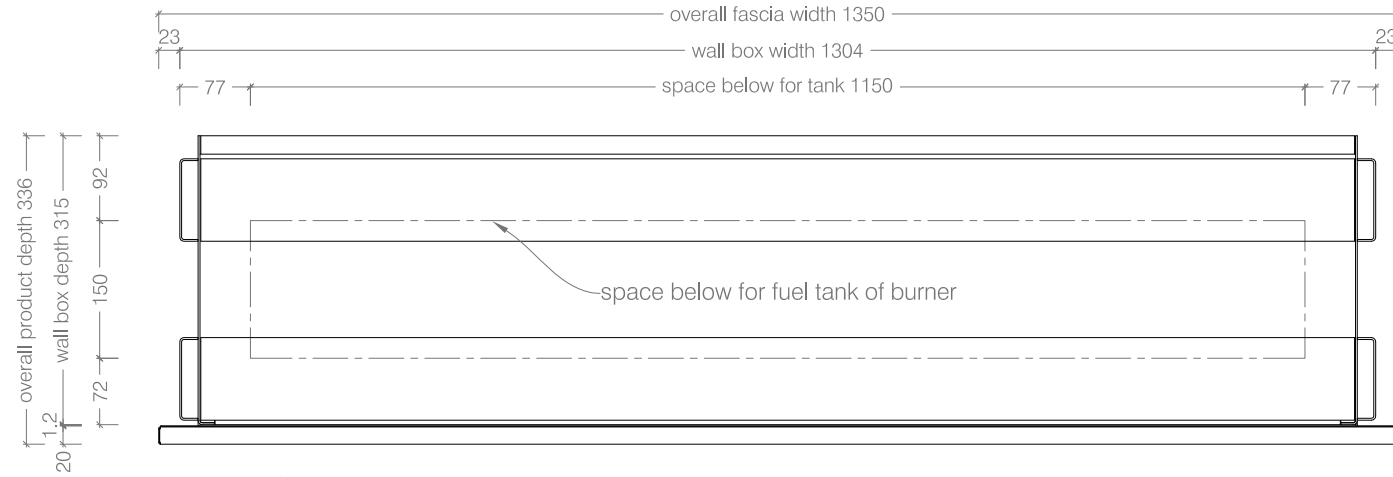

BF069 - P/C White Fascia  
BF070 - P/C Black Fascia  
BF071 - Brushed S/Steel Fascia

NOTE: Please refer to the product manual for detailed installation specifications and requirements.

Top View

Front View

Side View