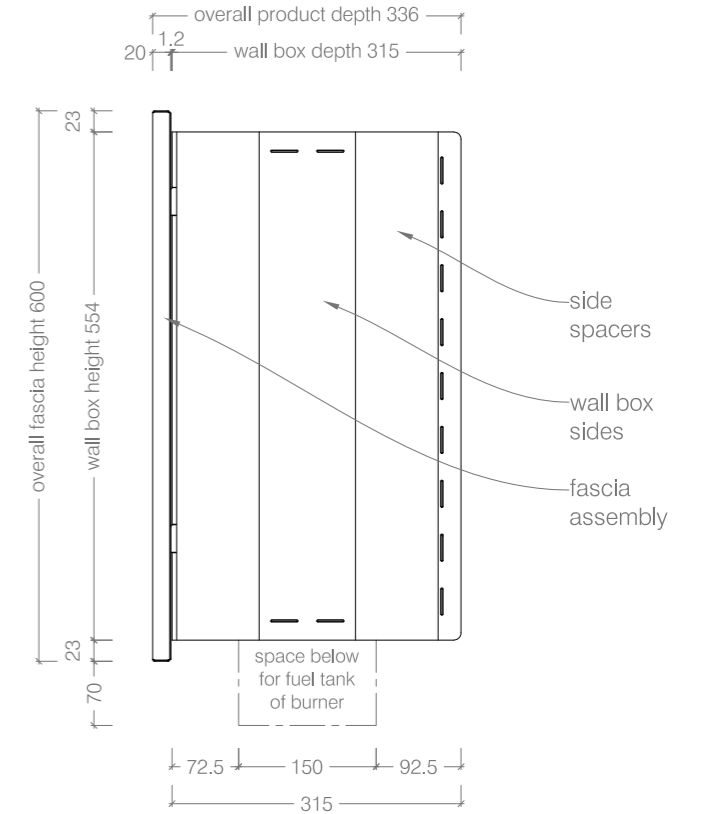

BF072 - P/C White Fascia
BF073 - P/C Black Fascia
BF074 - Brushed S/Steel Fascia

NOTE: Please refer to the product manual for detailed installation specifications and requirements.

Top View

Front View

Side View

1650 Slimline Firebox - For 1400 Slimline Burner