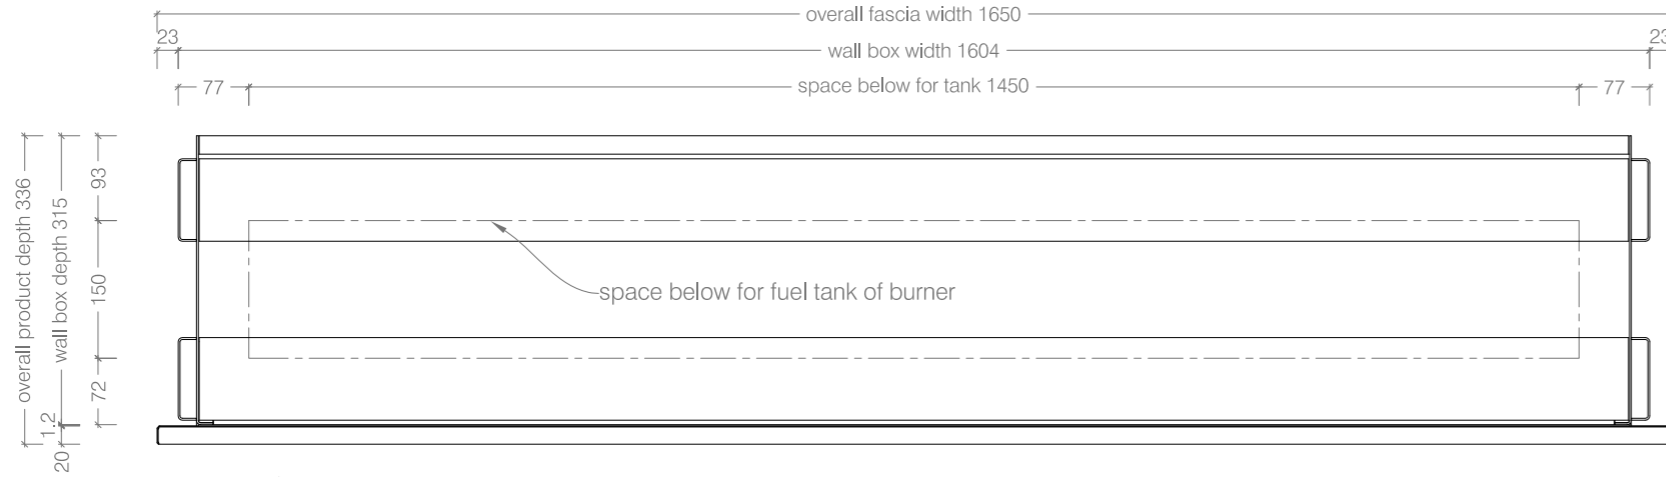

BF072 - P/C White Fascia
BF073 - P/C Black Fascia
BF074 - Brushed S/Steel Fascia

NOTE: Please refer to the product manual for detailed installation specifications and requirements.

Top View

Front View

Side View