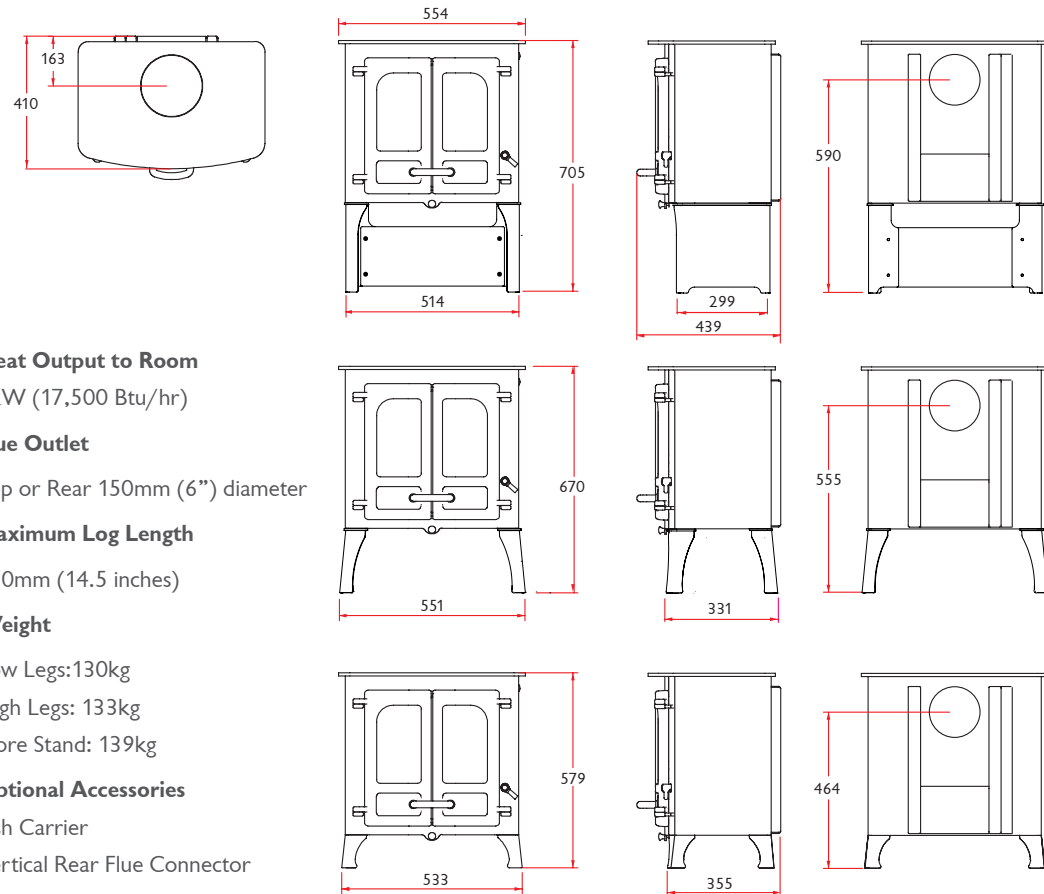

charnwood 

ISLAND I

STOVE DIMENSIONS

The Charnwood Island I is the smallest stove in the Island collection. Its uncomplicated looks and gentle curves ensure it sits well in any situation; be it modern or traditional. Delivering a nominal output of 5kW of heat it can take a log length of up to 370mm (14.5”).

Heat Output to Room

5kW (17,500 Btu/hr)

Flue Outlet

Top or Rear 150mm (6”) diameter

Maximum Log Length

370mm (14.5 inches)

Weight

Low Legs: 130kg

High Legs: 133kg

Store Stand: 139kg

Optional Accessories

Ash Carrier

Vertical Rear Flue Connector

STORE STAND

HIGH LEG

LOW LEG