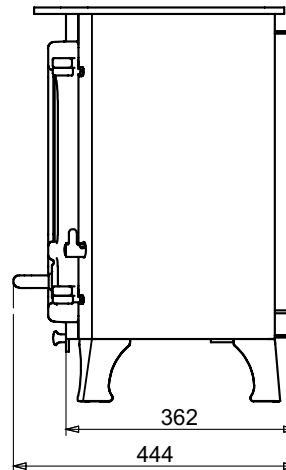

## STOVE DIMENSIONS

The Charnwood Island II is the middle stove in the Island collection. With a slightly larger view of the fire it still retains its clean-line proportions while producing a nominal 8kW of heat to the room. It can take a log length of up to 440mm (17").

*High legs: add 93mm to overall height  
Store stand: add 203mm to overall height*

<b>Heat Output to Room</b>	8kW (27,300 Btu/hr)
<b>Flue Outlet</b>	Top or Rear 150mm (6") diameter
<b>Maximum Log Length</b>	440mm (17.3 inches)
<b>Weight</b>	140kg
<b>Optional Accessories</b>	Ash Carrier Vertical Rear Flue Connector