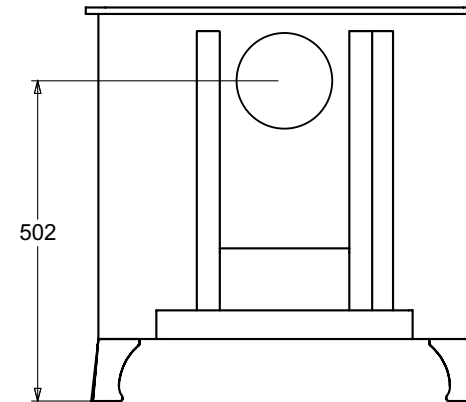

## STOVE DIMENSIONS

The Charnwood Island II is the middle stove in the Island collection. With a slightly larger view of the fire it still retains its clean-line proportions while producing a nominal 8kW of heat to the room. It can take a log length of up to 440mm (17").