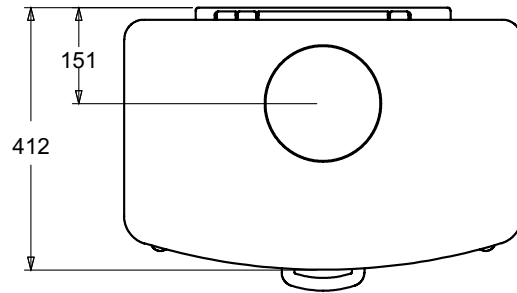

## STOVE DIMENSIONS

The Charnwood Island II is the middle stove in the Island collection. With a slightly larger view of the fire it still retains its clean-line proportions while producing a nominal 8kW of heat to the room. It can take a log length of up to 440mm (17").

*High legs: add 93mm to overall height  
Store stand: add 203mm to overall height*

<b>Heat Output to Room</b>	8kW (27,300 Btu/hr)
<b>Flue Outlet</b>	Top or Rear 150mm (6") diameter
<b>Maximum Log Length</b>	440mm (17.3 inches)
<b>Weight</b>	140kg
<b>Optional Accessories</b>	Ash Carrier Vertical Rear Flue Connector