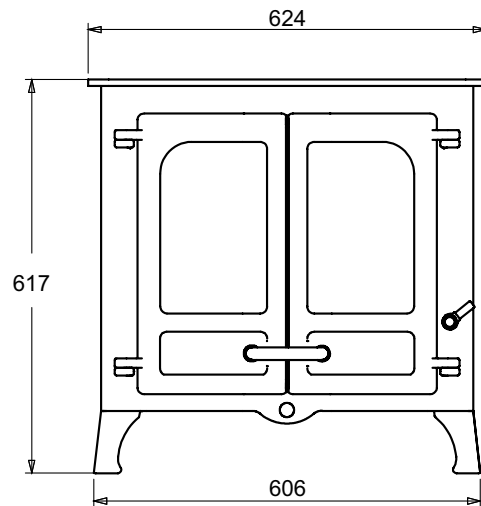

## STOVE DIMENSIONS

The Charnwood Island II is the middle stove in the Island collection. With a slightly larger view of the fire it still retains its clean-line proportions while producing a nominal 8kW of heat to the room. It can take a log length of up to 440mm (17").

*High legs: add 93mm to overall height  
Store stand: add 203mm to overall height*

<b>Heat Output to Room</b>	8kW (27,300 Btu/hr)
<b>Flue Outlet</b>	Top or Rear 150mm (6") diameter
<b>Maximum Log Length</b>	440mm (17.3 inches)
<b>Weight</b>	140kg
<b>Optional Accessories</b>	Ash Carrier Vertical Rear Flue Connector