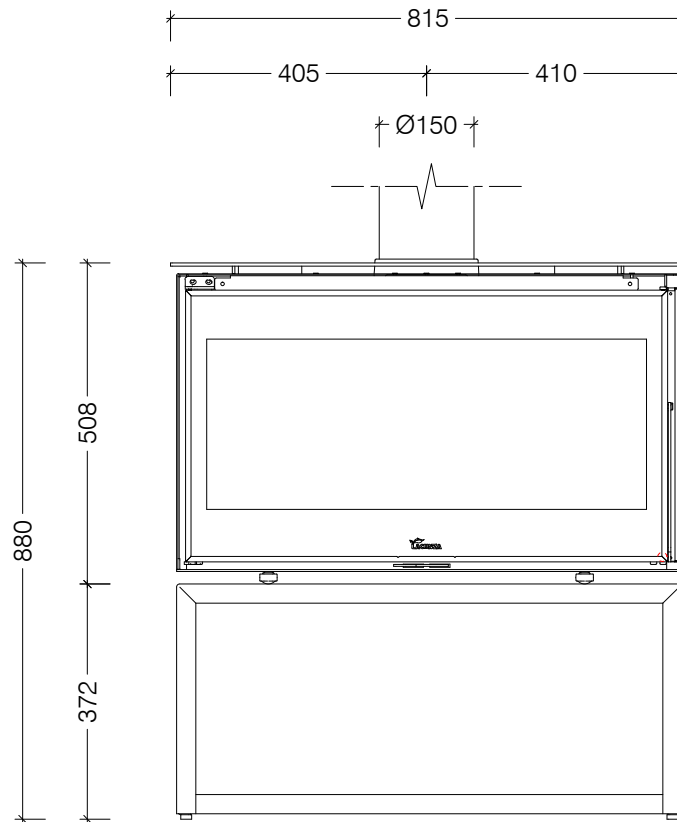

Electrical supply to back of unit for OPTIONAL FANS.

Top View

Left Side View

Front View

Right Side View

Lacunza Adour CLD 800 - Freestanding with Wood Box