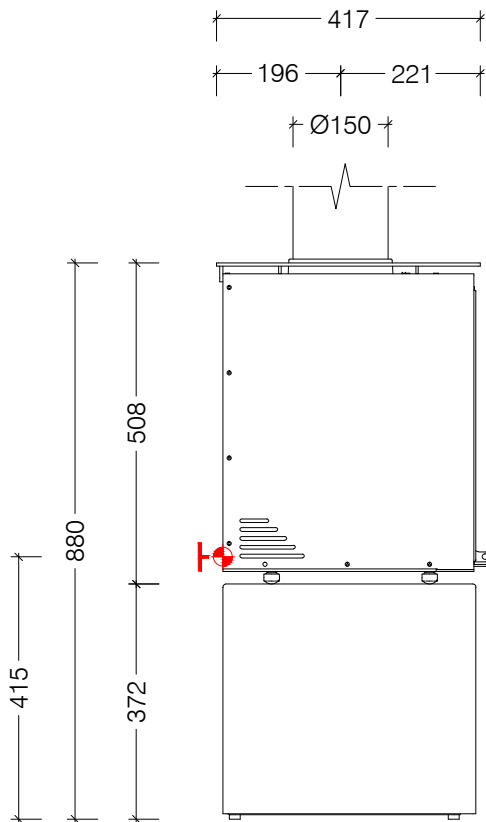

Electrical supply to back of unit for OPTIONAL FANS.

Top View

Left Side View

Front View

Right Side View

Lacunza Adour CLD 800 - Freestanding with Wood Box