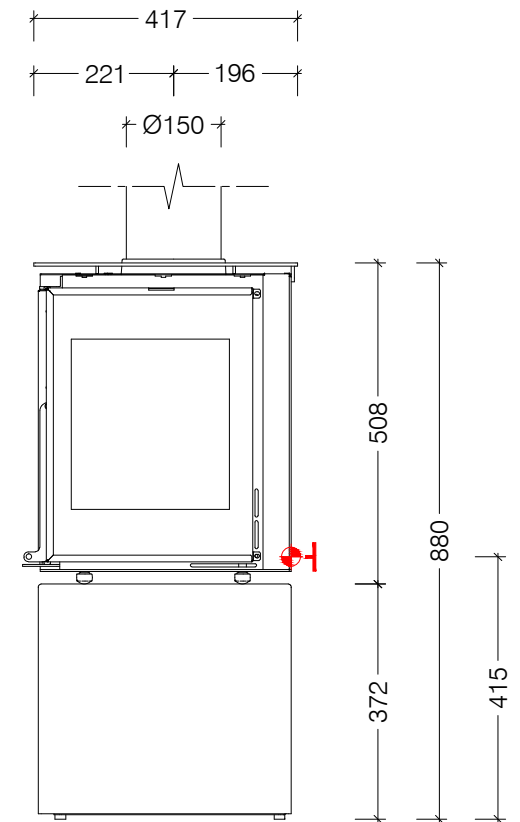

Electrical supply to back of unit for OPTIONAL FANS.

Top View

Left Side View

Front View

Right Side View

Lacunza Adour CLD 800 - Freestanding with Wood Box