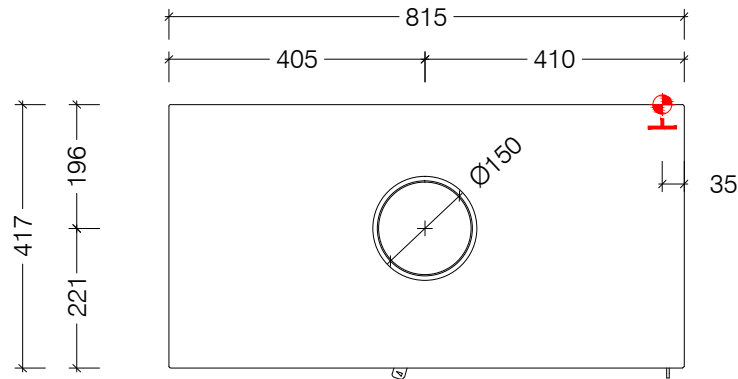

Electrical supply to back of unit for OPTIONAL FANS.

Top View

Left Side View

Front View

Right Side View

Lacunza Adour CLD 800 - Freestanding with Wood Box