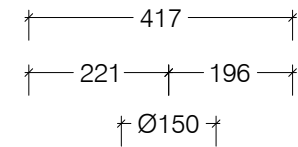

Electrical supply to
back of unit for
OPTIONAL FANS.

Top View

Left Side View

Front View

Right Side View

Lacunza Adour CLD 800 - Freestanding

© This drawing is copyright and remains the property of Signi Fires. It may not be retained, copied or used without written consent.