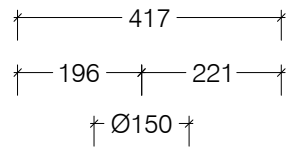

Electrical supply to
back of unit for
OPTIONAL FANS.

Top View

Left Side View

Front View

Right Side View

Lacunza Adour CLD 800 - Freestanding

© This drawing is copyright and remains the property of Signi Fires. It may not be retained, copied or used without written consent.