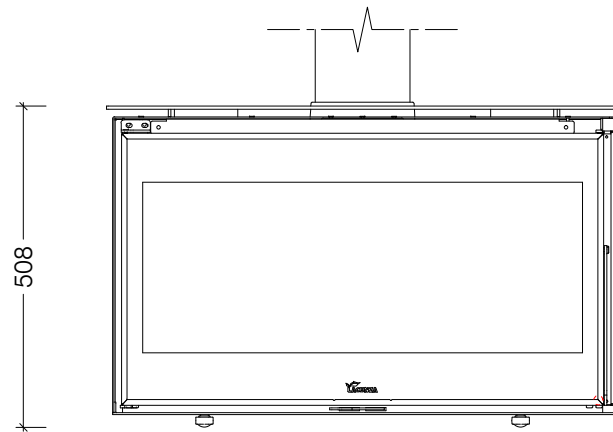

Electrical supply to
back of unit for
OPTIONAL FANS.

Top View

Left Side View

Front View

Right Side View

Lacunza Adour CLD 800 - Freestanding

© This drawing is copyright and remains the property of Signi Fires. It may not be retained, copied or used without written consent.