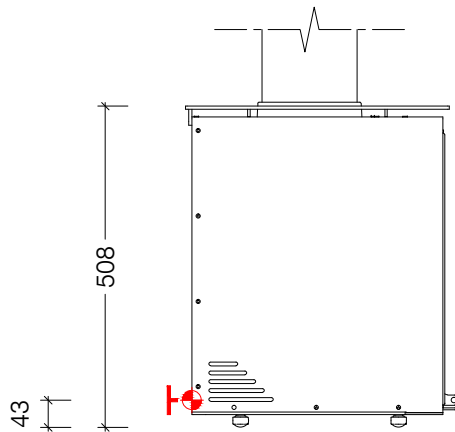

Electrical supply to
back of unit for
OPTIONAL FANS.

Top View

Left Side View

Front View

Right Side View

Lacunza Adour CLD 800 - Freestanding

© This drawing is copyright and remains the property of Signi Fires. It may not be retained, copied or used without written consent.