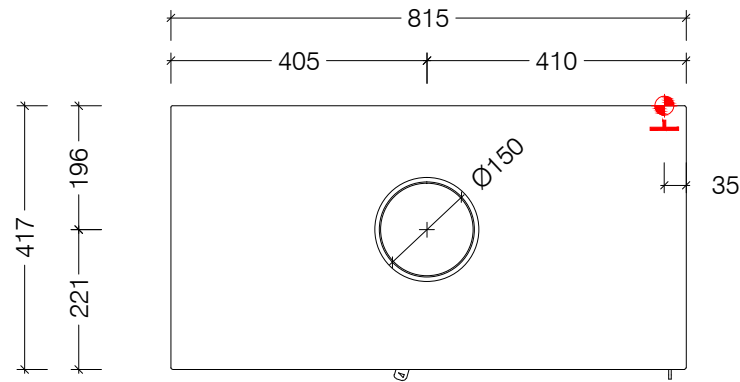

Electrical supply to
back of unit for
OPTIONAL FANS.

Top View

Left Side View

Front View

Right Side View

Lacunza Adour CLD 800 - Freestanding

© This drawing is copyright and remains the property of Signi Fires. It may not be retained, copied or used without written consent.