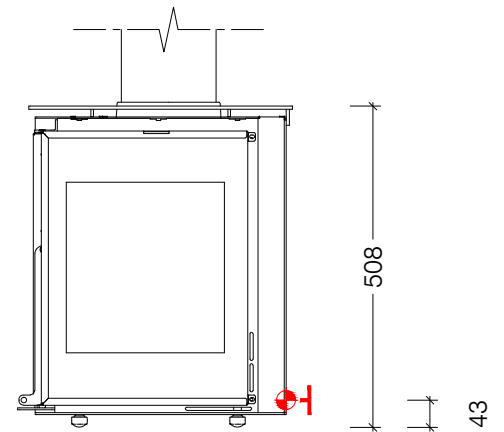

Electrical supply to
back of unit for
OPTIONAL FANS.

Top View

Left Side View

Front View

Right Side View

Lacunza Adour CLD 800 - Freestanding

© This drawing is copyright and remains the property of Signi Fires. It may not be retained, copied or used without written consent.