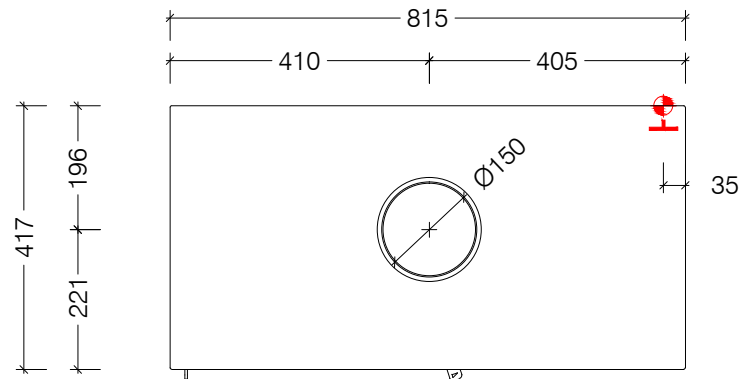

Electrical supply to back of unit for OPTIONAL FANS.

Top View

Left Side View

Front View

Right Side View

Lacunza Adour CLI 800 - Freestanding

© This drawing is copyright and remains the property of Signi Fires. It may not be retained, copied or used without written consent.