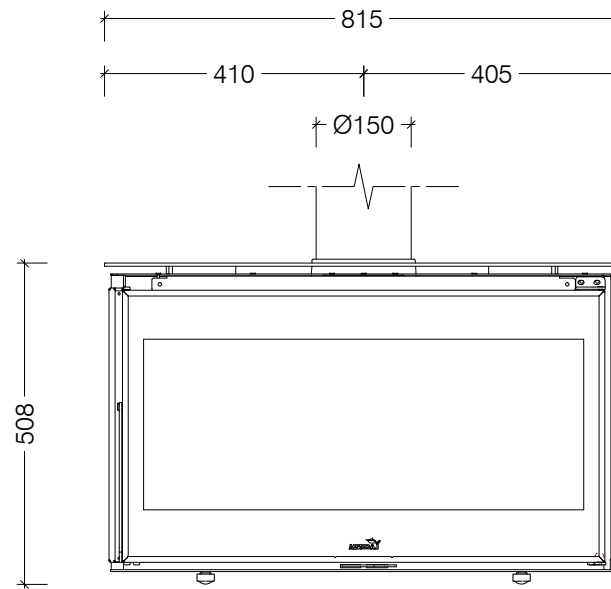

Electrical supply to back of unit for OPTIONAL FANS.

Top View

Left Side View

Front View

Right Side View

Lacunza Adour CLI 800 - Freestanding

© This drawing is copyright and remains the property of Signi Fires. It may not be retained, copied or used without written consent.