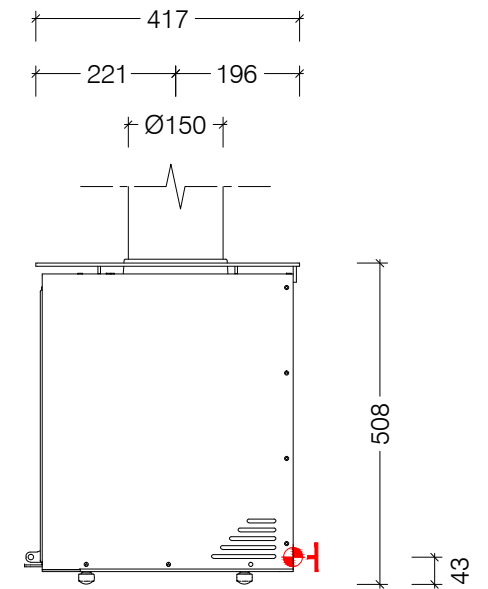

Electrical supply to back of unit for OPTIONAL FANS.

Top View

Left Side View

Front View

Right Side View

Lacunza Adour CLI 800 - Freestanding

© This drawing is copyright and remains the property of Signi Fires. It may not be retained, copied or used without written consent.