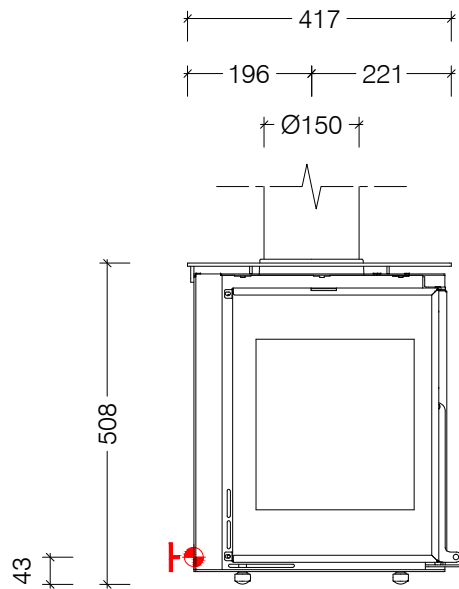

Electrical supply to back of unit for OPTIONAL FANS.

Top View

Left Side View

Front View

Right Side View

Lacunza Adour CLI 800 - Freestanding

© This drawing is copyright and remains the property of Signi Fires. It may not be retained, copied or used without written consent.