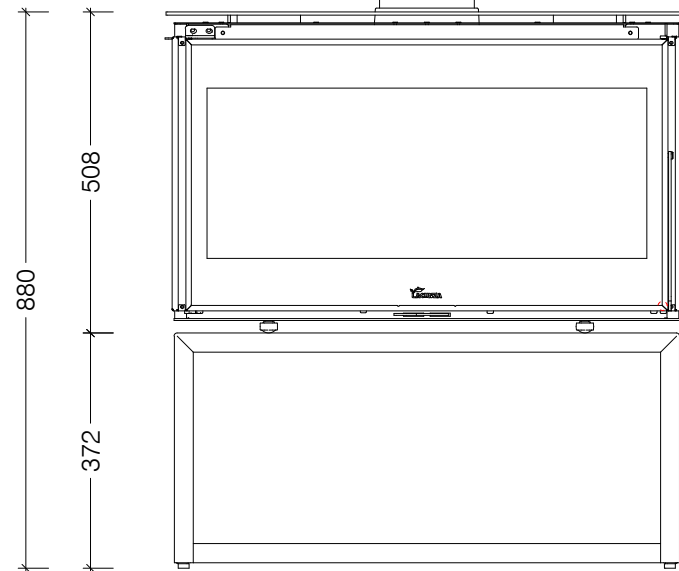

Electrical supply to back of unit for OPTIONAL FANS.

Top View

Left Side View

Front View

Right Side View

## Lacunza Adour CLID 800 - Freestanding with Wood Box