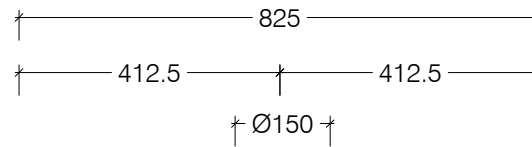

Electrical supply to back of unit for OPTIONAL FANS.

Top View

Left Side View

Front View

Right Side View

Lacunza Adour CLID 800 - Freestanding

© This drawing is copyright and remains the property of Signi Fires. It may not be retained, copied or used without written consent.