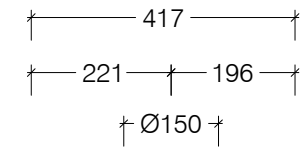

Electrical supply to back of unit for OPTIONAL FANS.

Top View

Left Side View

Front View

Right Side View

Lacunza Adour CLID 800 - Freestanding

© This drawing is copyright and remains the property of Signi Fires. It may not be retained, copied or used without written consent.