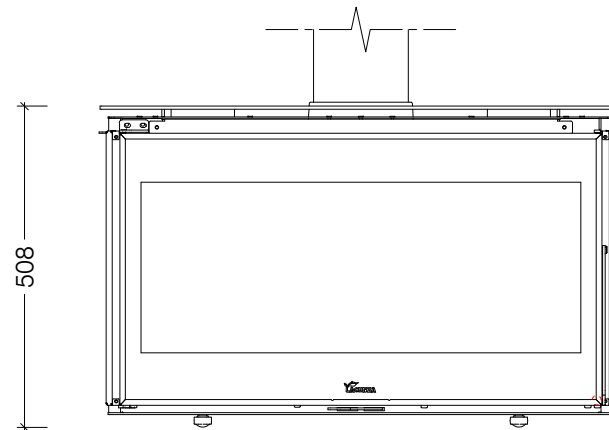

Electrical supply to back of unit for OPTIONAL FANS.

Top View

Left Side View

Front View

Right Side View

Lacunza Adour CLID 800 - Freestanding

© This drawing is copyright and remains the property of Signi Fires. It may not be retained, copied or used without written consent.