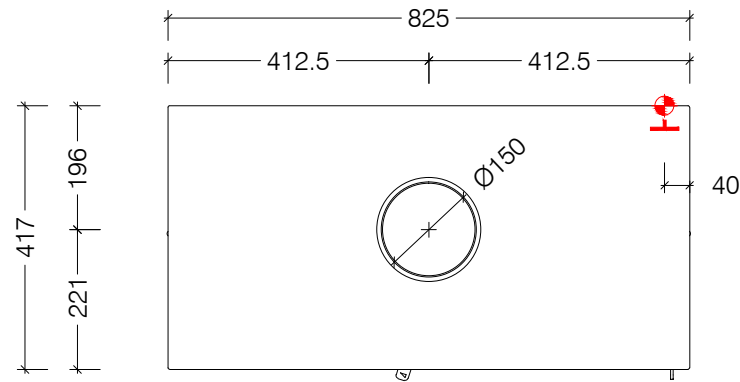

Electrical supply to back of unit for OPTIONAL FANS.

Top View

Left Side View

Front View

Right Side View

Lacunza Adour CLID 800 - Freestanding

© This drawing is copyright and remains the property of Signi Fires. It may not be retained, copied or used without written consent.