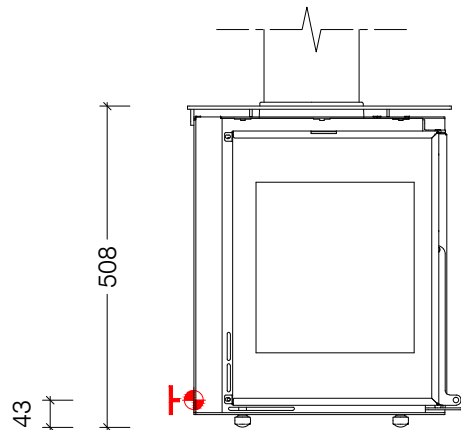

Electrical supply to back of unit for OPTIONAL FANS.

Top View

Left Side View

Front View

Right Side View

Lacunza Adour CLID 800 - Freestanding

© This drawing is copyright and remains the property of Signi Fires. It may not be retained, copied or used without written consent.