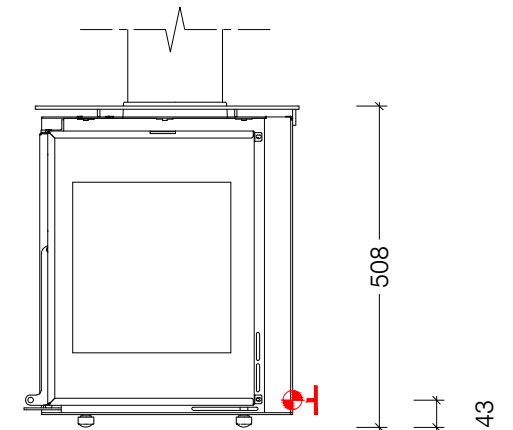

Electrical supply to back of unit for OPTIONAL FANS.

Top View

Left Side View

Front View

Right Side View

Lacunza Adour CLID 800 - Freestanding

© This drawing is copyright and remains the property of Signi Fires. It may not be retained, copied or used without written consent.