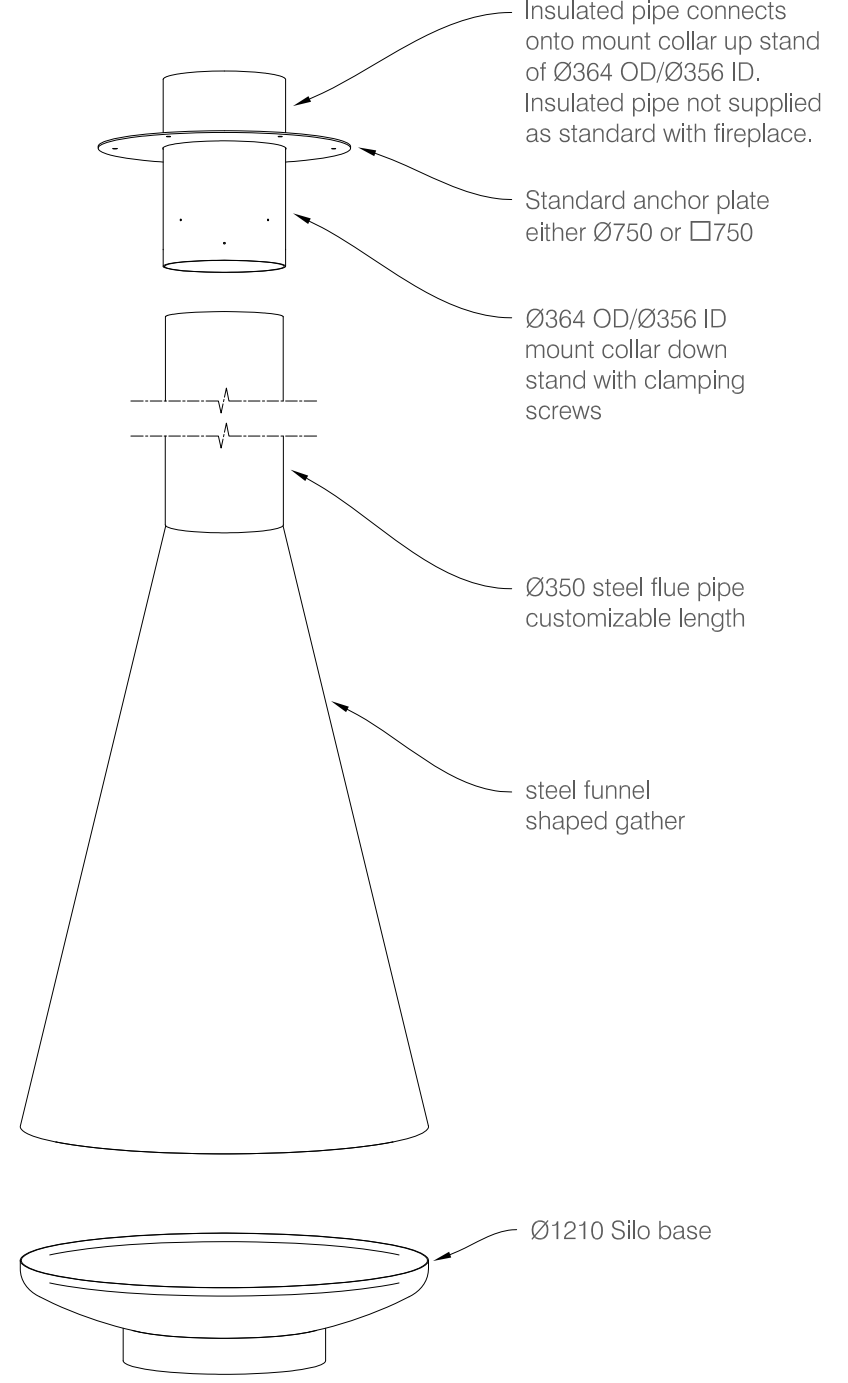

NOTE: the minimum length of flue pipe from top of steel funnel shaped gather to the underside of the cowl is 5m

Front View

Top View - Base Only

Insulated pipe connects onto mount collar up stand of Ø364 OD/Ø356 ID. Insulated pipe not supplied as standard with fireplace.

Standard anchor plate either Ø750 or □750

Ø364 OD/Ø356 ID mount collar down stand with clamping screws

Ø350 steel flue pipe customizable length

steel funnel shaped gather

Ø1210 Silo base

Silo Ø1210