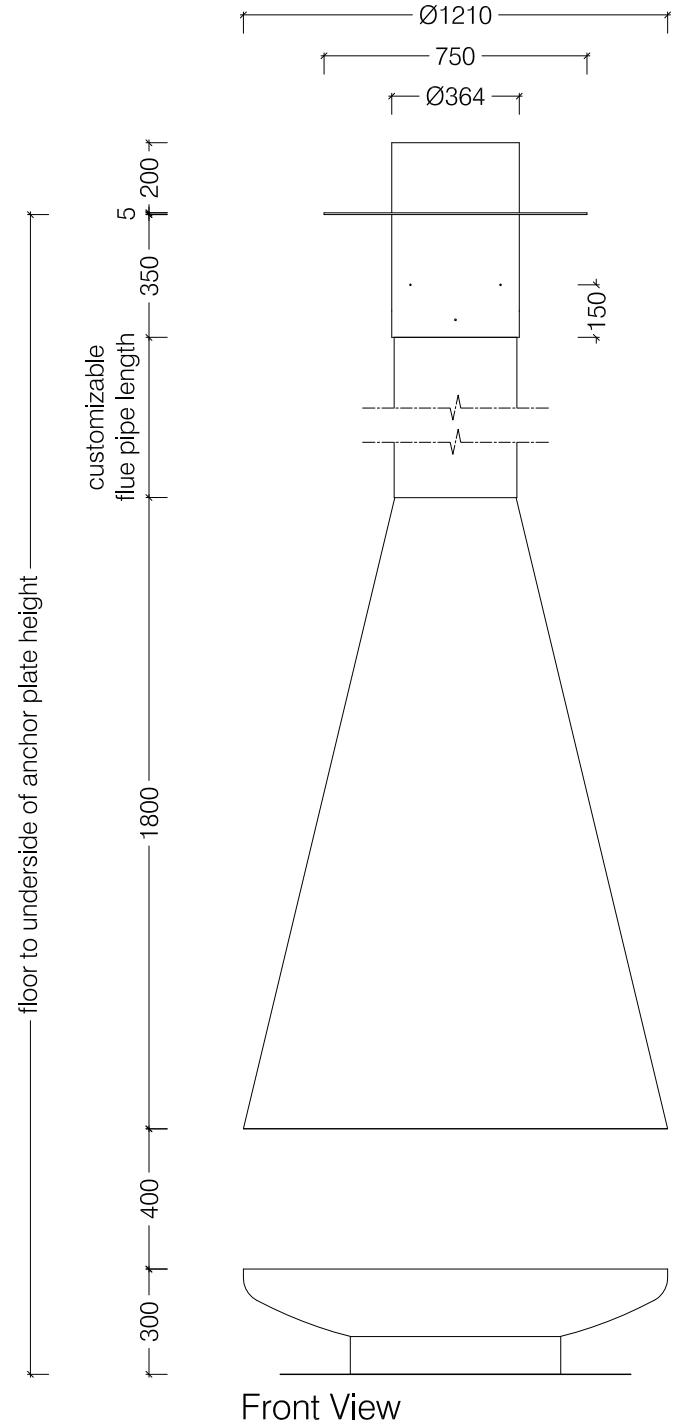

NOTE: the minimum length of flue pipe from top of steel funnel shaped gather to the underside of the cowl is 5m

Front View

Top View - Base Only

Insulated pipe connects onto mount collar up stand of Ø364 OD/Ø356 ID. Insulated pipe not supplied as standard with fireplace.

Standard anchor plate either Ø750 or □750

Ø364 OD/Ø356 ID mount collar down stand with clamping screws

Ø350 steel flue pipe customizable length

steel funnel shaped gather

Ø1210 Silo base

Silo Ø1210