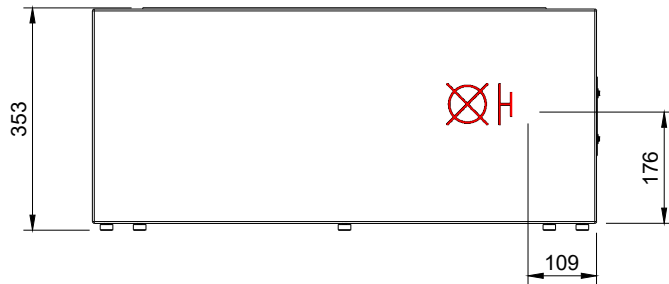

Signi Fires™

Nature Fire Pit Square Gas Fire - 800

NFPCB-0-SQR-800-G-N-CA

This drawing is copyright and remains the property of Signi Fires. It may not be retained, copied, or used without written consent.

Estimated Unit Weight	Electrical supply by specialist unit for light fitting.	Gas supply by specialist for gas grill insert.
117.0 kg	Projection 	Scale 1:12
	Sheet A4	Creation Date 2025/10/07