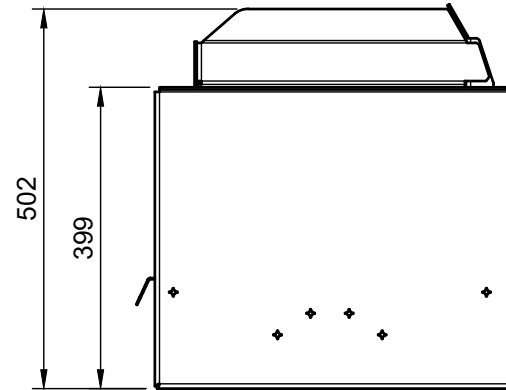

Est. Unit Weight	Projection	Scale	Sheet	Creation Date
85.0 kg		1:20	A4	2025/09/23

Installation Notes:

Product Description

Ember Wood Insert 770 - Full Grid

 Electrical supply by specialist unit for light fitting.

Designer
Dewald Basson

Creation Date
2024/01/28

Unless Otherwise Specified
Dimensions are in millimeters
Tolerances
X.X = ± 0.5
X.XX = ± 0.05
X.XXX = ± 0.005

This Document Contains
Confidential And Proprietary
Information That Cannot Be
Reproduced Or Divulged, In Whole
Or In Part, Without Written
Authorization From
Signi Fires.

Projection

Scale
1:10

Sheet
A4

Sheet Count
1/1

Installation Notes:

Product Description

Ember Wood Insert 770

 Electrical supply by specialist unit for light fitting.