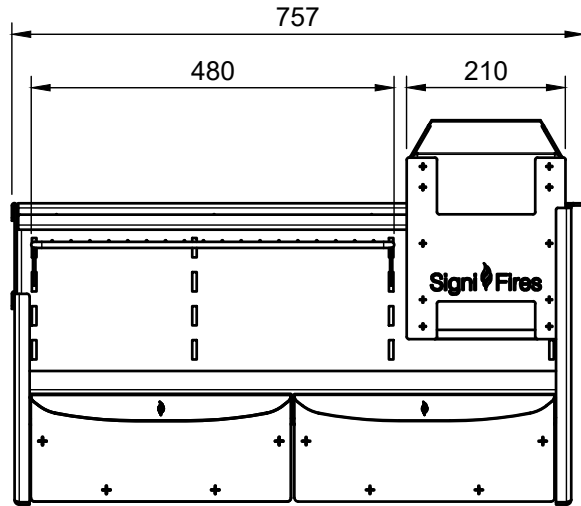

Est. Unit Weight	Projection	Scale	Sheet	Creation Date
85.0 kg		1:20	A4	2025/09/23

Installation Notes:

Product Description

Ember Wood Insert 770 - Full Grid

 Electrical supply by specialist unit for light fitting.

Designer
Dewald Basson

Creation Date
2024/01/28

Unless Otherwise Specified
Dimensions are in millimeters
Tolerances
X.X = ± 0.5
X.XX = ± 0.05
X.XXX = ± 0.005

This Document Contains
Confidential And Proprietary
Information That Cannot Be
Reproduced Or Divulged, In Whole
Or In Part, Without Written
Authorization From
Signi Fires.

Projection

Scale
1:10

Sheet
A4

Sheet Count
1/1

Installation Notes:

Product Description

Ember Wood Insert 770

 Electrical supply by specialist unit for light fitting.