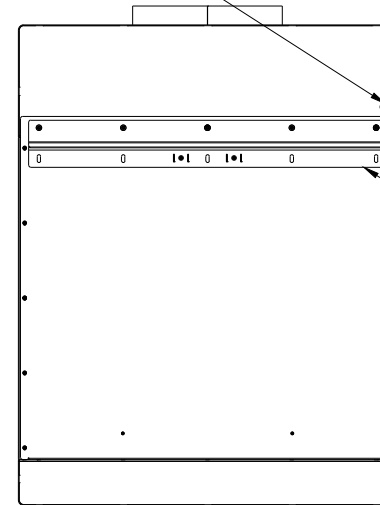

Complete Unit:

- Wall Hung Braai Body - 1000
- Ember Insert Braai Body - 800
- 770 - Ember Wood Insert with Ember Maker & Grid

Optional:

- Shelves

Lighting cable exit port

French cleat wall bracket.
Requires, minimum of 5 x M8 expansion bolts

Est. Unit Weight	Projection	Scale	Sheet	Creation Date
85.0 kg		1:20	A4	2025/09/23

Installation Notes:

Product Description

Ember Wood Insert 770 - Full Grid

 Electrical supply by specialist unit for light fitting.

Projection	Scale	Sheet	Sheet Count
	1:10	A4	1/1