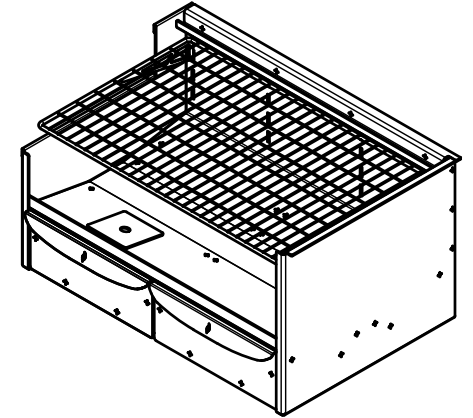

Complete Unit:

- Wall Hung Braai Body - 1000
- Ember Insert Braai Body - 800
- 770 - Ember Wood Insert with Ember Maker & Grid

Optional:

- Shelves

Lighting cable exit port

French cleat wall bracket.
Requires, minimum of 5 x M8 expansion bolts

Est. Unit Weight	Projection	Scale	Sheet	Creation Date
85.0 kg		1:20	A4	2025/09/23

Free Standing Braai Body 1000 - Wall Hung

BBQ-FSB-0-1000-WH-N-MS-0000-Signi-CBA-ASM

This drawing is copyright and remains the property of Signi Fires. It may not be retained, copied, or used without written consent.

Est. Unit Weight	Projection	Scale	Sheet	Creation Date
85.0 kg		1:20	A4	2025/09/23

Installation Notes:

Product Description

Ember Wood Insert 770 - Full Grid

 Electrical supply by specialist unit for light fitting.