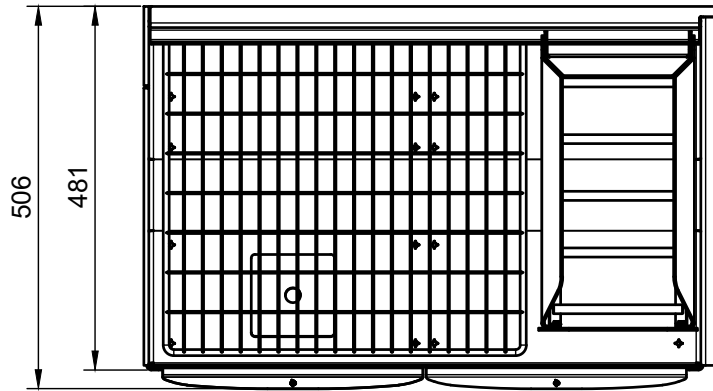

Designer
Dewald Basson

Creation Date
2024/01/28

Unless Otherwise Specified
Dimensions are in millimeters
Tolerances
X.X = ± 0.5
X.XX = ± 0.05
X.XXX = ± 0.005

This Document Contains
Confidential And Proprietary
Information That Cannot Be
Reproduced Or Divulged, In Whole
Or In Part, Without Written
Authorization From
Signi Fires.

Projection

Scale
1:10

Sheet
A4

Sheet Count
1/1

Installation Notes:

Product Description

Ember Wood Insert 770

 Electrical supply by specialist unit for light fitting.