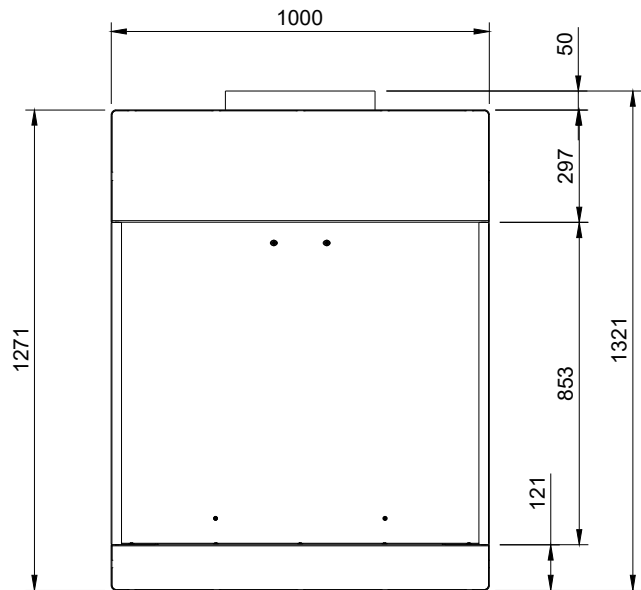

Complete Unit:

- Wall Hung Braai Body - 1000
- Ember Insert Braai Body - 800
- 770 - Ember Wood Insert with Ember Maker & Grid

Optional:

- Shelves

Lighting cable exit port

French cleat wall bracket.
Requires, minimum of 5 x M8 expansion bolts

Est. Unit Weight	Projection	Scale	Sheet	Creation Date
85.0 kg		1:20	A4	2025/09/23

Installation Notes:

Product Description

Ember Wood Insert 770 - Full Grid

 Electrical supply by specialist unit for light fitting.

Projection

Scale
1:10

Sheet
A4

Sheet Count
1/1

Installation Notes:

Product Description

Ember Wood Insert 770

 Electrical supply by specialist unit for light fitting.

Projection	Scale	Sheet	Sheet Count
	1:10	A4	1/1