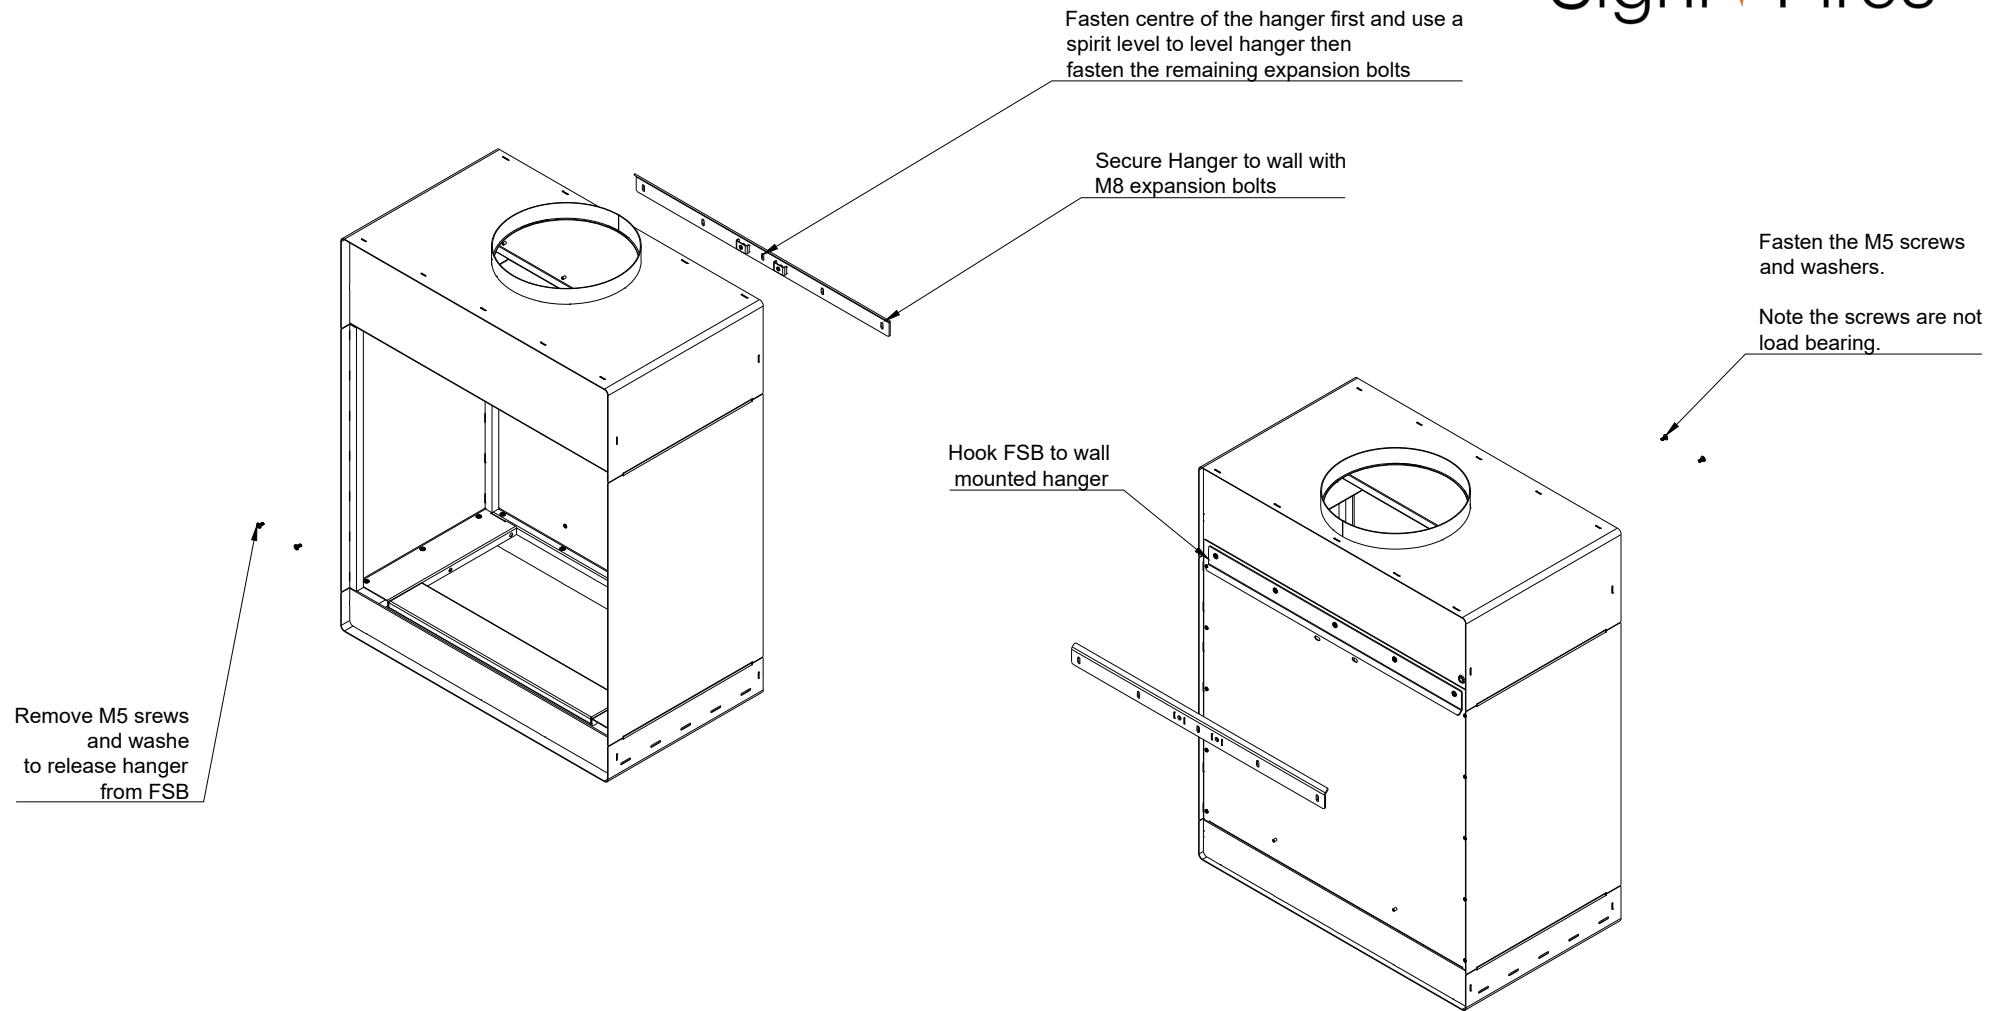

Complete Unit:

- Wall Hung Braai Body - 1000
- Ember Insert Braai Body - 800
- 770 - Ember Wood Insert with Ember Maker & Grid

Optional:

- Shelves

Lighting cable exit port

French cleat wall bracket.
Requires, minimum of 5 x M8 expansion bolts

Free Standing Braai Body 1000 - Wall Hung

BBQ-FSB-0-1000-WH-N-MS-0000-Signi-CBA-ASM

This drawing is copyright and remains the property of Signi Fires. It may not be retained, copied, or used without written consent.

Est. Unit Weight	Projection	Scale	Sheet	Creation Date
85.0 kg		1:20	A4	2025/09/23

Free Standing Braai Body 1000 - Wall Hung

BBQ-FSB-0-1000-WH-N-MS-0000-Signi-CBA-ASM

This drawing is copyright and remains the property of Signi Fires. It may not be retained, copied, or used without written consent.

Est. Unit Weight	Projection	Scale	Sheet	Creation Date
85.0 kg		1:20	A4	2025/09/23

Installation Notes:

Product Description

Ember Wood Insert 770 - Full Grid

 Electrical supply by specialist unit for light fitting.