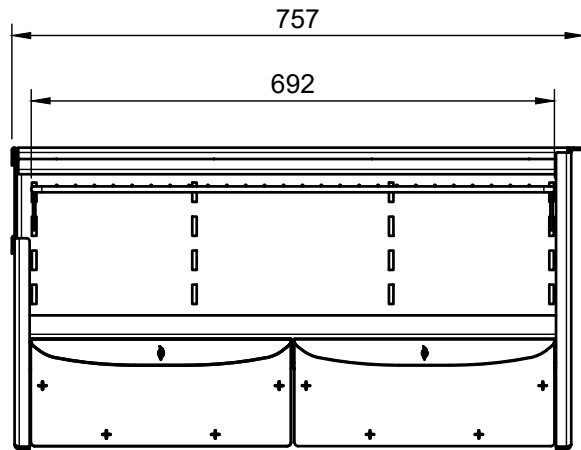

Est. Unit Weight	Projection	Scale	Sheet	Creation Date
85.0 kg		1:20	A4	2025/09/23

Free Standing Braai Body 1000 - Wall Hung

BBQ-FSB-0-1000-WH-N-MS-0000-Signi-CBA-ASM

This drawing is copyright and remains the property of Signi Fires. It may not be retained, copied, or used without written consent.

Est. Unit Weight	Projection	Scale	Sheet	Creation Date
85.0 kg		1:20	A4	2025/09/23

Installation Notes:

Product Description

Ember Wood Insert 770 - Full Grid

 Electrical supply by specialist unit for light fitting.

Projection	Scale	Sheet	Sheet Count
	1:10	A4	1/1