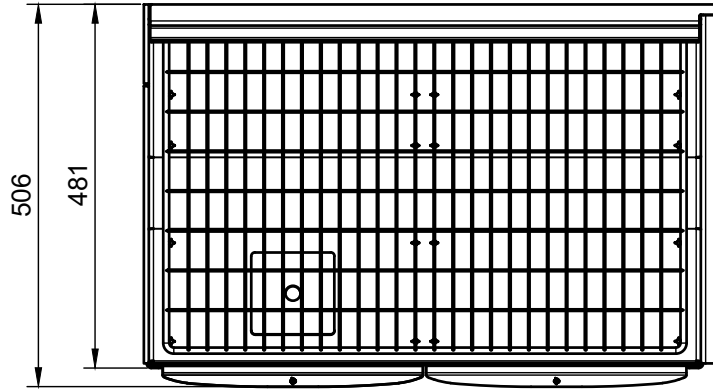

Est. Unit Weight	Projection	Scale	Sheet	Creation Date
85.0 kg		1:20	A4	2025/09/23

Free Standing Braai Body 1000 - Wall Hung

BBQ-FSB-0-1000-WH-N-MS-0000-Signi-CBA-ASM

This drawing is copyright and remains the property of Signi Fires. It may not be retained, copied, or used without written consent.

Est. Unit Weight	Projection	Scale	Sheet	Creation Date
85.0 kg		1:20	A4	2025/09/23

Installation Notes:

Product Description

Ember Wood Insert 770 - Full Grid

 Electrical supply by specialist unit for light fitting.