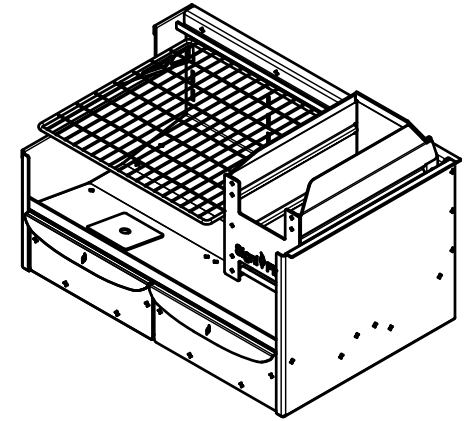

Projection

Scale
1:10

Sheet
A4

Sheet Count
1/1

Installation Notes:

Product Description

Ember Wood Insert 770

 Electrical supply by specialist unit for light fitting.