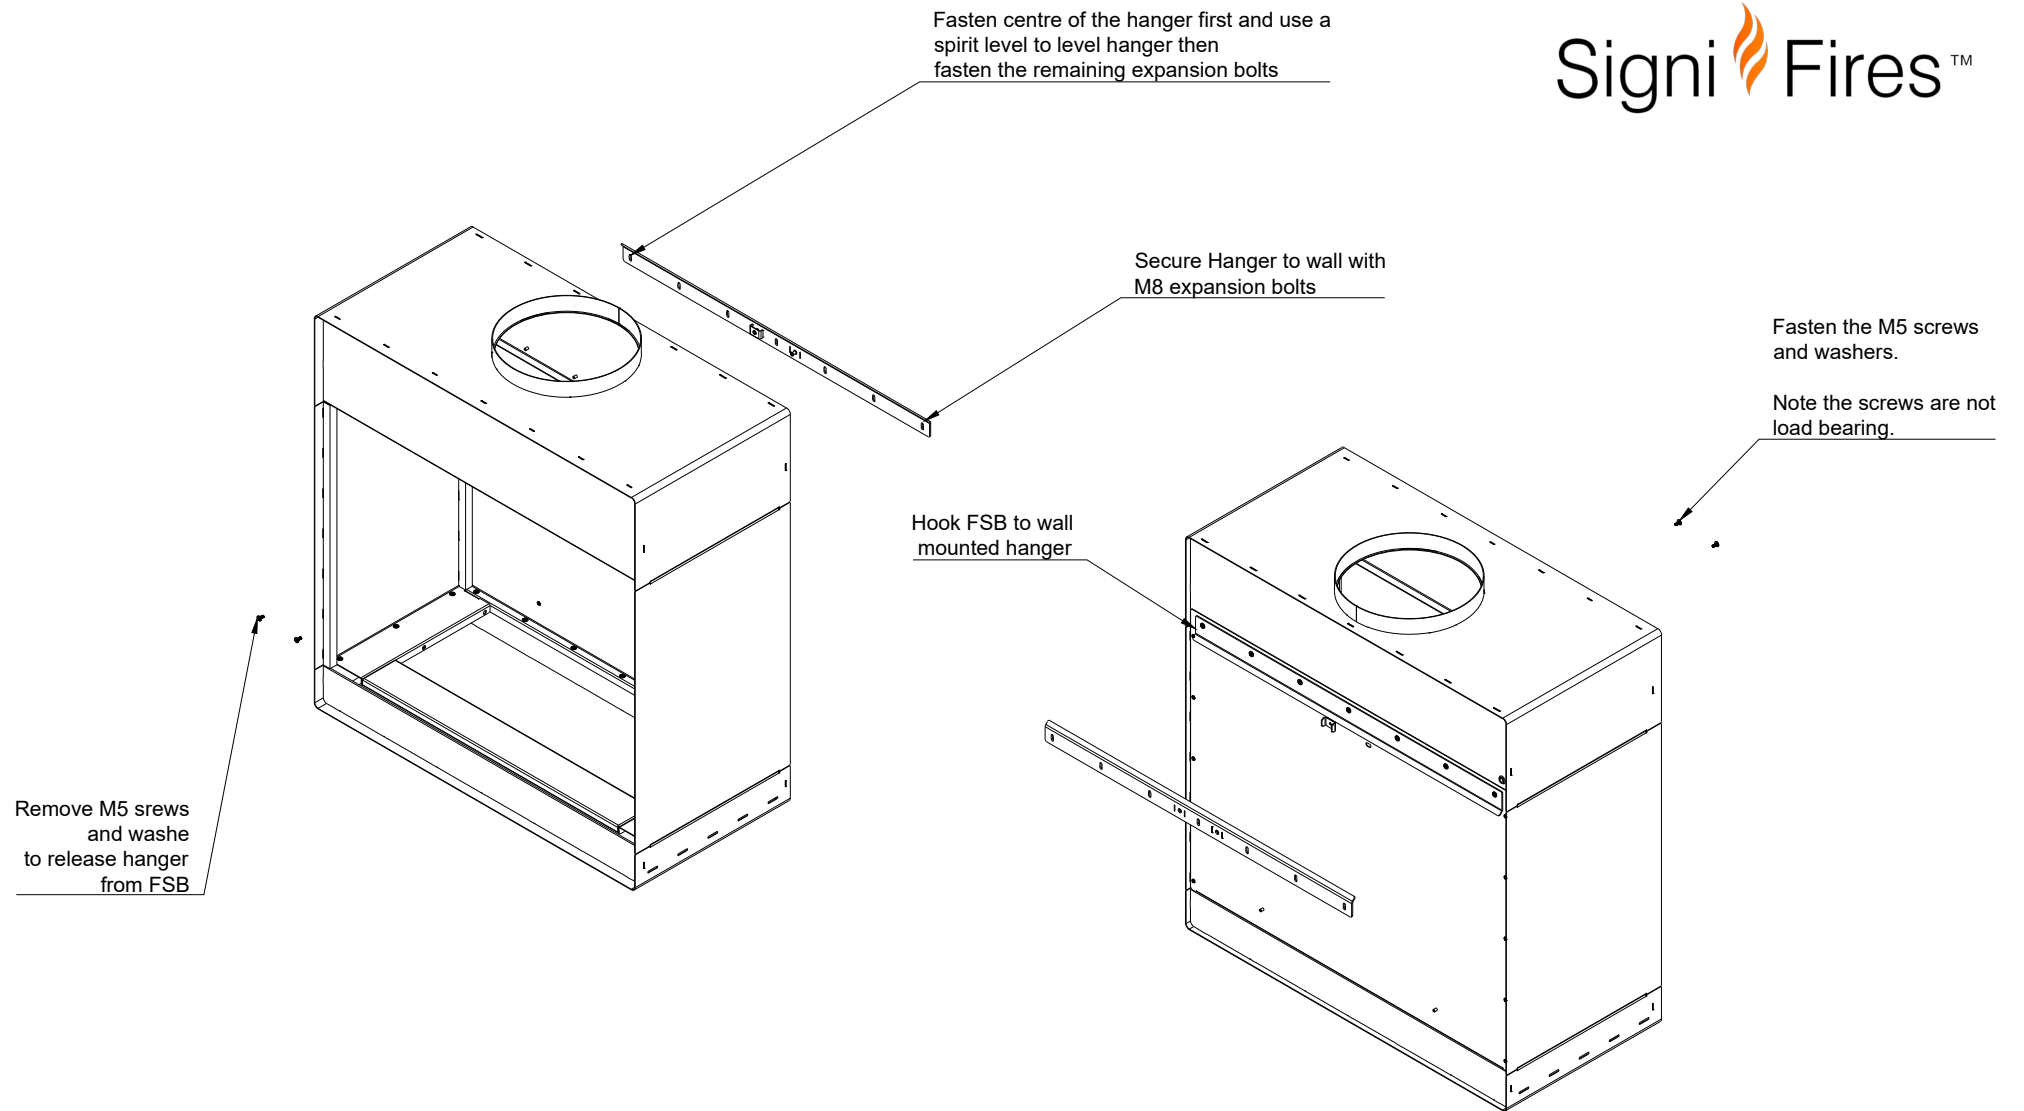

Free Standing Braai Body 1200 - Wall Hung

BBQ-FSB-0-1200-WH-N-MS-0000-Signi-CBA-ASM

This drawing is copyright and remains the property of Signi Fires. It may not be retained, copied, or used without written consent.

Est. Unit Weight	Projection	Scale	Sheet	Creation Date
95.8 kg		1:20	A4	2025/09/23