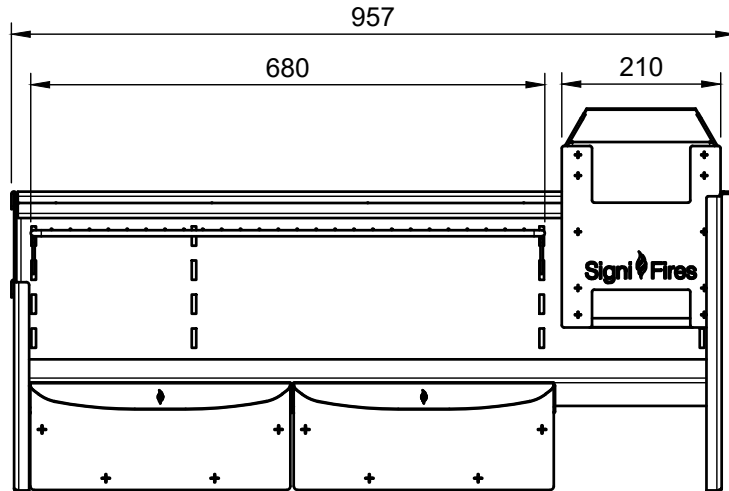

Est. Unit Weight	Projection	Scale	Sheet	Creation Date
95.8 kg		1:20	A4	2025/09/23

Installation Notes:

Blank area for installation notes.

Product Description

Ember Wood Insert 970 - Full Grid

Electrical supply by specialist unit for light fitting.

Gas supply by specialist for gas griller insert.

Product Title

BBQ-Ember Wood Insert-970MS-030203-0000-Signi-CA-ASM

General Notes:
Do Not Scale From Drawing
This drawing is copyright and remains the property of Signi Fires. It may not be retained, copied, or used without written consent.

Projection	Scale	Sheet	Sheet Count
	1:10	A4	1/1

Installation Notes:

Blank area for installation notes.

Product Description

Ember Wood Insert 970

Electrical supply by specialist unit for light fitting.

Gas supply by specialist for gas grill insert.

Projection	Scale	Sheet	Sheet Count
	1:10	A4	1/1