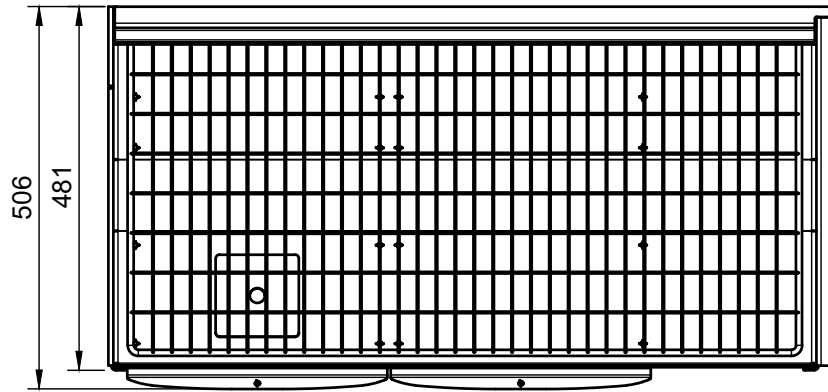

Complete Unit:
 Wall Hung Braai Body - 1200
 Ember Insert Braai Body - 1000
 970 - Ember Wood Insert with
 Ember Maker & Grid

Optional:
 Shelves

Free Standing Braai Body 1200 - Wall Hung

BBQ-FSB-0-1200-WH-N-MS-0000-Signi-CBA-ASM

Free Standing Braai Body 1200 - Wall Hung

BBQ-FSB-0-1200-WH-N-MS-0000-Signi-CBA-ASM

This drawing is copyright and remains the property of Signi Fires. It may not be retained, copied, or used without written consent.

Est. Unit Weight	Projection	Scale	Sheet	Creation Date
95.8 kg		1:20	A4	2025/09/23

Installation Notes:

Blank area for installation notes.

Product Description

Ember Wood Insert 970 - Full Grid

Electrical supply by specialist unit for light fitting.