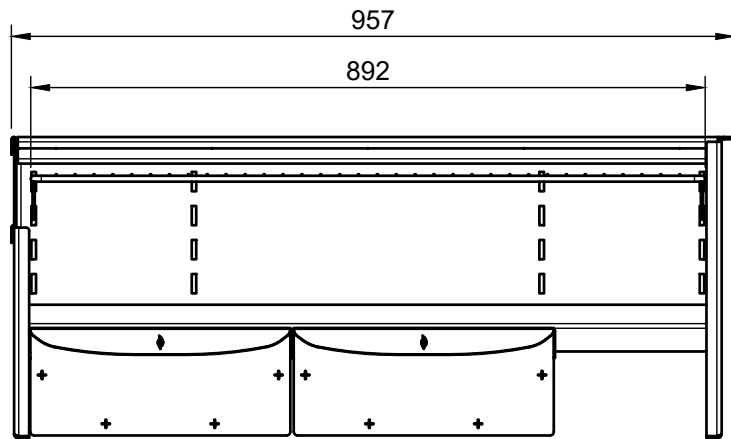

Complete Unit:
 Wall Hung Braai Body - 1200
 Ember Insert Braai Body - 1000
 970 - Ember Wood Insert with
 Ember Maker & Grid

Optional:
 Shelves

Free Standing Braai Body 1200 - Wall Hung

BBQ-FSB-0-1200-WH-N-MS-0000-Signi-CBA-ASM

This drawing is copyright and remains the property of Signi Fires. It may not be retained, copied, or used without written consent.

Est. Unit Weight	Projection	Scale	Sheet	Creation Date
95.8 kg		1:20	A4	2025/09/23

Est. Unit Weight	Projection	Scale	Sheet	Creation Date
95.8 kg		1:20	A4	2025/09/23

Installation Notes:

Blank area for installation notes.

Product Description

Ember Wood Insert 970 - Full Grid

Electrical supply by specialist unit for light fitting.

Projection	Scale	Sheet	Sheet Count
	1:10	A4	1/1