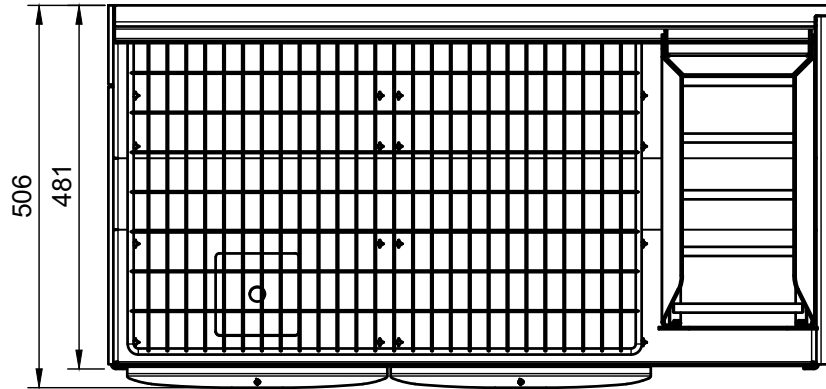

Est. Unit Weight	Projection	Scale	Sheet	Creation Date
95.8 kg		1:20	A4	2025/09/23

Installation Notes:

Blank area for installation notes.

Product Description

Ember Wood Insert 970 - Full Grid

Electrical supply by specialist unit for light fitting.

Gas supply by specialist for gas griller insert.

Product Title

BBQ-Ember Wood Insert-970MS-030203-0000-Signi-CA-ASM

General Notes:
Do Not Scale From Drawing
This drawing is copyright and remains the property of Signi Fires. It may not be retained, copied, or used without written consent.

Projection	Scale	Sheet	Sheet Count
	1:10	A4	1/1

Installation Notes:

Blank area for installation notes.

Product Description

Ember Wood Insert 970

Electrical supply by specialist unit for light fitting.

Gas supply by specialist for gas grill insert.