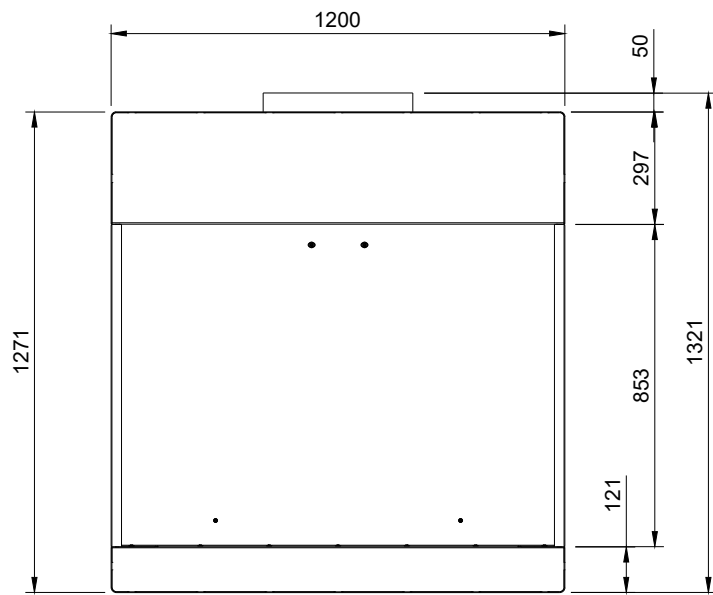

Complete Unit:
 Wall Hung Braai Body - 1200
 Ember Insert Braai Body - 1000
 970 - Ember Wood Insert with
 Ember Maker & Grid

Optional:
 Shelves

Free Standing Braai Body 1200 - Wall Hung

BBQ-FSB-0-1200-WH-N-MS-0000-Signi-CBA-ASM

Est. Unit Weight	Projection	Scale	Sheet	Creation Date
95.8 kg		1:20	A4	2025/09/23

Installation Notes:

Blank area for installation notes.

Product Description

Ember Wood Insert 970 - Full Grid

Electrical supply by specialist unit for light fitting.

Projection	Scale	Sheet	Sheet Count
	1:10	A4	1/1

Installation Notes:

Blank area for installation notes.

Product Description

Ember Wood Insert 970

Electrical supply by specialist unit for light fitting.

Gas supply by specialist for gas grill insert.

Projection	Scale	Sheet	Sheet Count
	1:10	A4	1/1