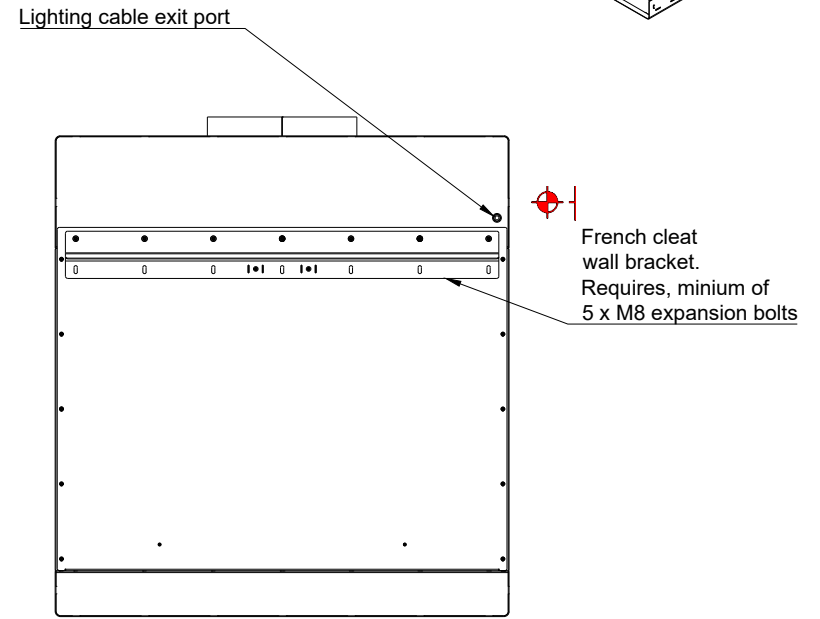

Complete Unit:
 Wall Hung Braai Body - 1200
 Ember Insert Braai Body - 1000
 970 - Ember Wood Insert with
 Ember Maker & Grid

Optional:
 Shelves

Free Standing Braai Body 1200 - Wall Hung

BBQ-FSB-0-1200-WH-N-MS-0000-Signi-CBA-ASM