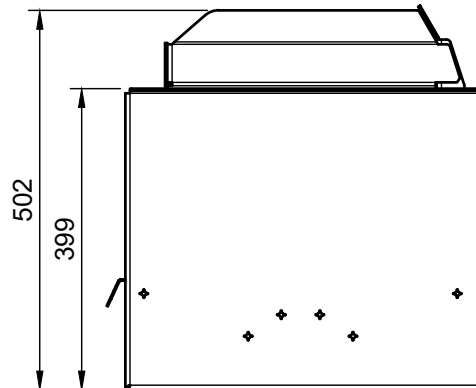

Installation Notes:

Blank area for installation notes.

Product Description

Ember Wood Insert 970

Electrical supply by specialist unit for light fitting.

Gas supply by specialist for gas grill insert.

Product Title

BBQ-Ember Wood Insert-970MS-030203-0000-Signi-CA-ASM

Signi Fires™

General Notes:
Do Not Scale From Drawing
This drawing is copyright and remains the property of Signi Fires. It may not be retained, copied, or used without written consent.

Designer
Dewald Basson
Creation Date
2024/01/28

Unless Otherwise Specified
Dimensions are in millimeters
Tolerances
X.X = ± 0.5
X.XX = ± 0.05
X.XXX = ± 0.005

This Document Contains Confidential And Proprietary Information That Cannot Be Reproduced Or Divulged, In Whole Or In Part, Without Written Authorization From Signi Fires.

Projection	Scale	Sheet	Sheet Count
	1:10	A4	1/1