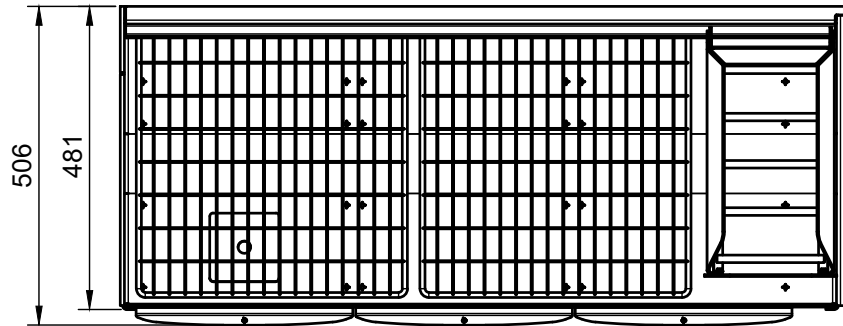

Installation Notes:

Product Description

Ember Wood Insert 1170

Electrical supply by specialist unit for light fitting.

Gas supply by specialist for gas grill insert.

Product Title

BBQ-Ember Wood Insert-1170MS-030203-0000-Signi-CA-ASM

Signi Fires™

General Notes:

Do Not Scale From Drawing

This drawing is copyright and remains the property of Signi Fires. It may not be retained, copied, or used without written consent.

Designer

Dewald Basson

Creation Date

2024/01/28

Unless Otherwise Specified
Dimensions are in millimeters
Tolerances
X.X = ± 0.5
X.XX = ± 0.05
X.XXX = ± 0.005

This Document Contains
Confidential And Proprietary
Information That Cannot Be
Reproduced Or Divulged, In Whole
Or In Part, Without Written
Authorization From
Signi Fires.

Projection

Scale

1:15

Sheet

A4

Sheet Count

1/1