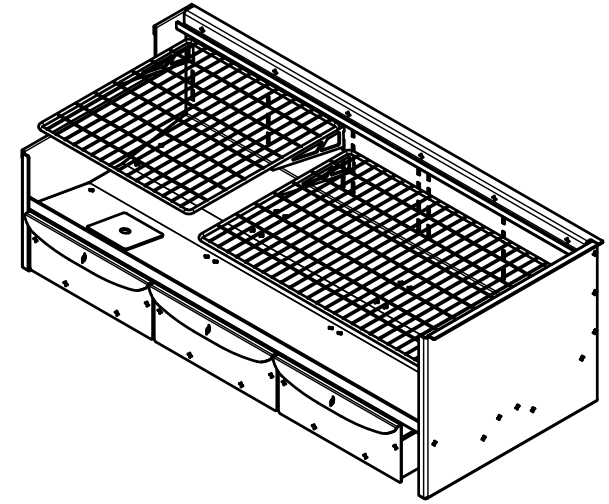

Complete Unit:

- Wall Hung Braai Body - 1400
- Ember Insert Braai Body - 1200
- 1170 - Ember Wood Insert with Ember Maker & Grid

Optional:

- Shelves

Free Standing Braai Body 1400 - Wall Hung

BBQ-FSB-0-1400-WH-N-MS-0000-Signi-CBA-ASM

Free Standing Braai Body 1400 - Wall Hung

BBQ-FSB-0-1400-WH-N-MS-0000-Signi-CBA-ASM

This drawing is copyright and remains the property of Signi Fires. It may not be retained, copied, or used without written consent.

Est. Unit Weight	Projection	Scale	Sheet	Creation Date
106.6 kg		1:20	A4	2025/09/23

Installation Notes:	

Product Description
Ember Wood Insert 1170 - Full Grid

	Electrical supply by specialist unit for light fitting.		Gas supply by specialist for gas griller insert.
---	---	---	--