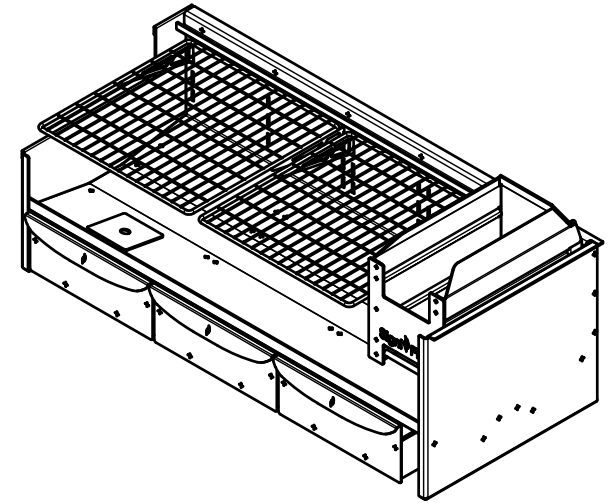

Installation Notes:

Product Description

Ember Wood Insert 1170

Electrical supply by specialist unit for light fitting.

Gas supply by specialist for gas grill insert.

Product Title

BBQ-Ember Wood Insert-1170MS-030203-0000-Signi-CA-ASM

Signi Fires™

General Notes:

Do Not Scale From Drawing

This drawing is copyright and remains the property of Signi Fires. It may not be retained, copied, or used without written consent.

Designer

Dewald Basson

Creation Date

2024/01/28

Unless Otherwise Specified
Dimensions are in millimeters
Tolerances
X.X = ± 0.5
X.XX = ± 0.05
X.XXX = ± 0.005

This Document Contains
Confidential And Proprietary
Information That Cannot Be
Reproduced Or Divulged, In Whole
Or In Part, Without Written
Authorization From
Signi Fires.

Projection

Scale

1:15

Sheet

A4

Sheet Count

1/1