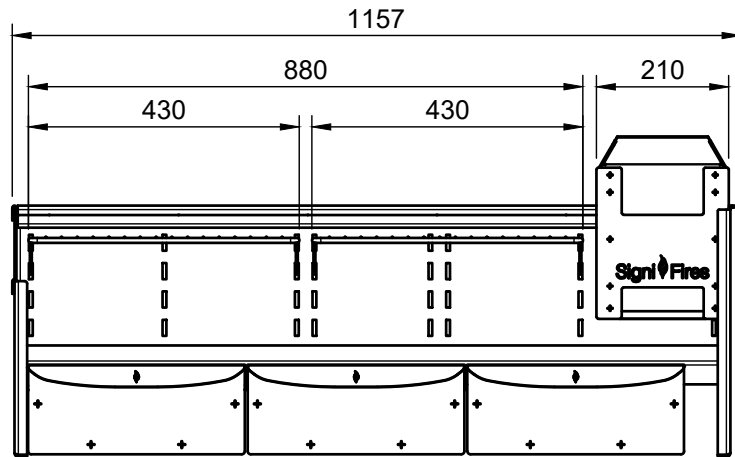

Installation Notes:

Product Description

Ember Wood Insert 1170

Electrical supply by specialist unit for light fitting.

Gas supply by specialist for gas grill insert.

Product Title

BBQ-Ember Wood Insert-1170MS-030203-0000-Signi-CA-ASM

Signi Fires™

General Notes:

Do Not Scale From Drawing

This drawing is copyright and remains the property of Signi Fires. It may not be retained, copied, or used without written consent.

Designer

Dewald Basson

Creation Date

2024/01/28

Unless Otherwise Specified
Dimensions are in millimeters
Tolerances
X.X = ± 0.5
X.XX = ± 0.05
X.XXX = ± 0.005

This Document Contains
Confidential And Proprietary
Information That Cannot Be
Reproduced Or Divulged, In Whole
Or In Part, Without Written
Authorization From
Signi Fires.

Projection

Scale

1:15

Sheet

A4

Sheet Count

1/1