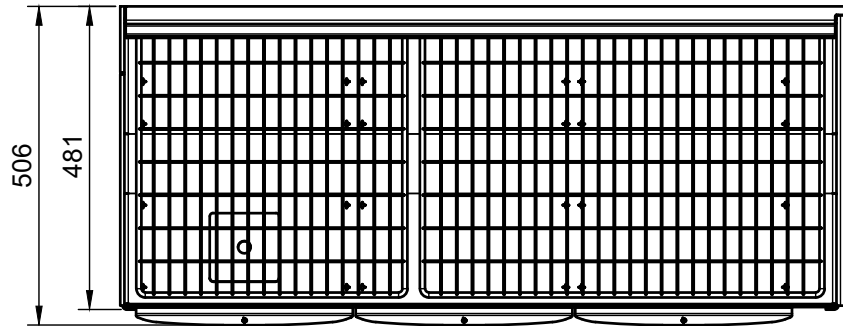

Complete Unit:

- Wall Hung Braai Body - 1400
- Ember Insert Braai Body - 1200
- 1170 - Ember Wood Insert with Ember Maker & Grid

Optional:

- Shelves

Free Standing Braai Body 1400 - Wall Hung

BBQ-FSB-0-1400-WH-N-MS-0000-Signi-CBA-ASM

Free Standing Braai Body 1400 - Wall Hung

BBQ-FSB-0-1400-WH-N-MS-0000-Signi-CBA-ASM

This drawing is copyright and remains the property of Signi Fires. It may not be retained, copied, or used without written consent.

Est. Unit Weight	Projection	Scale	Sheet	Creation Date
106.6 kg		1:20	A4	2025/09/23

Installation Notes:	

Product Description
Ember Wood Insert 1170 - Full Grid

	Electrical supply by specialist unit for light fitting.		Gas supply by specialist for gas griller insert.
---	---	---	--