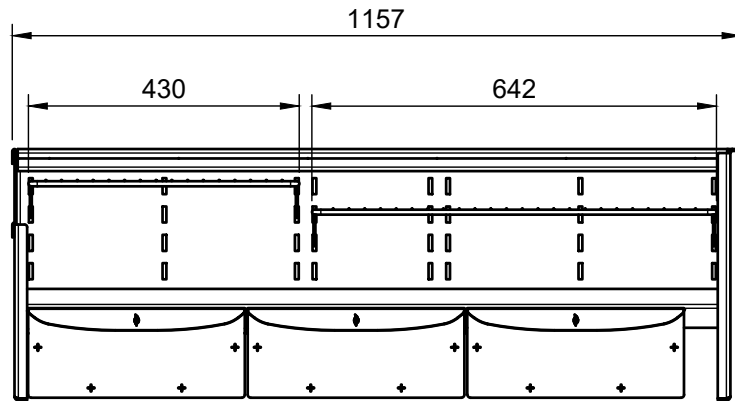

Complete Unit:

- Wall Hung Braai Body - 1400
- Ember Insert Braai Body - 1200
- 1170 - Ember Wood Insert with Ember Maker & Grid

Optional:

- Shelves

Free Standing Braai Body 1400 - Wall Hung

BBQ-FSB-0-1400-WH-N-MS-0000-Signi-CBA-ASM

Est. Unit Weight	Projection	Scale	Sheet	Creation Date
106.6 kg		1:20	A4	2025/09/23

Installation Notes:	

Product Description
Ember Wood Insert 1170 - Full Grid

	Electrical supply by specialist unit for light fitting.		Gas supply by specialist for gas griller insert.
---	---	---	--

Projection

Scale

1:15

Sheet

A4

Sheet Count

1/1