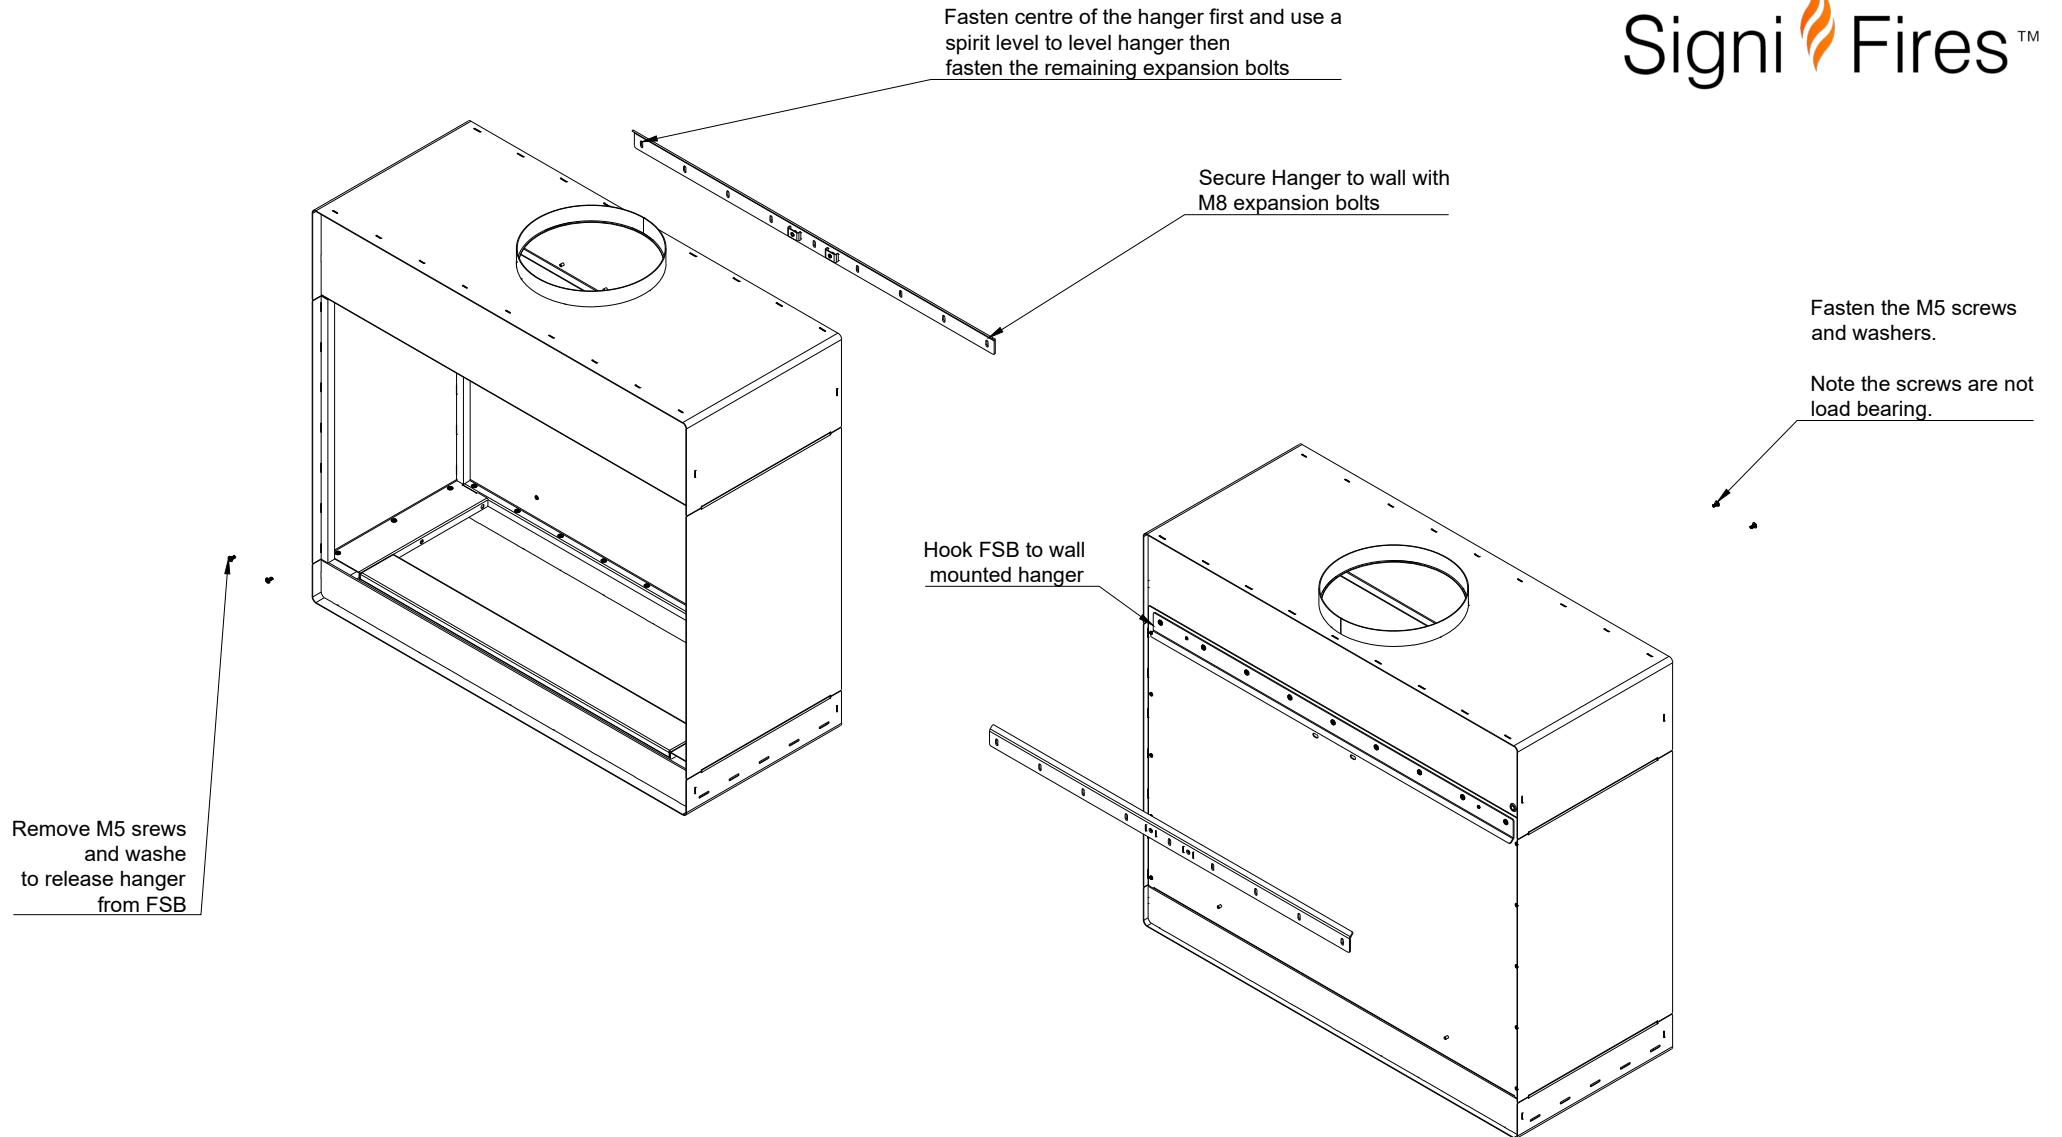

Free Standing Braai Body 1400 - Wall Hung

BBQ-FSB-0-1400-WH-N-MS-0000-Signi-CBA-ASM

This drawing is copyright and remains the property of Signi Fires. It may not be retained, copied, or used without written consent.

Est. Unit Weight	Projection	Scale	Sheet	Creation Date
106.6 kg		1:20	A4	2025/09/23