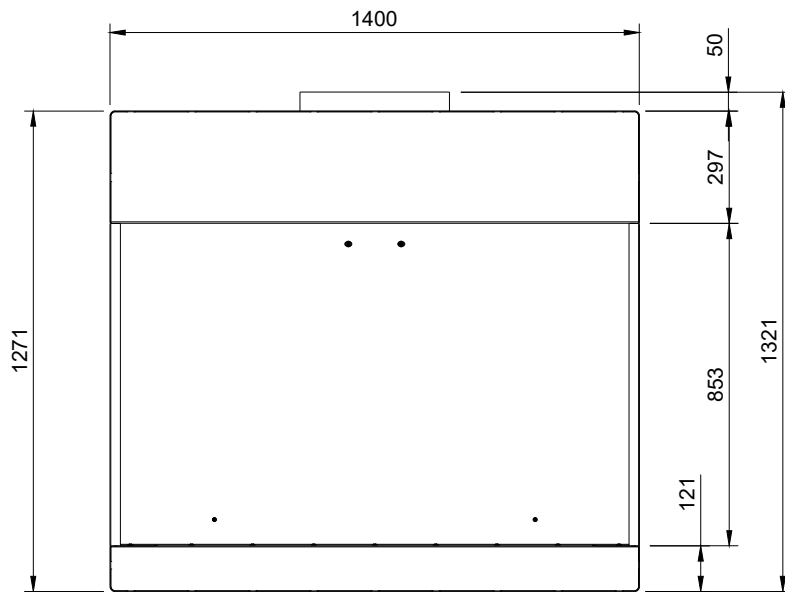

Complete Unit:

- Wall Hung Braai Body - 1400
- Ember Insert Braai Body - 1200
- 1170 - Ember Wood Insert with Ember Maker & Grid

Optional:

- Shelves

Free Standing Braai Body 1400 - Wall Hung

BBQ-FSB-0-1400-WH-N-MS-0000-Signi-CBA-ASM

This drawing is copyright and remains the property of Signi Fires. It may not be retained, copied, or used without written consent.

Est. Unit Weight	Projection	Scale	Sheet	Creation Date
106.6 kg		1:20	A4	2025/09/23

Est. Unit Weight	Projection	Scale	Sheet	Creation Date
106.6 kg		1:20	A4	2025/09/23

Installation Notes:	

Product Description
Ember Wood Insert 1170 - Full Grid

	Electrical supply by specialist unit for light fitting.		Gas supply by specialist for gas griller insert.
---	---	---	--

Projection

Scale

1:15

Sheet

A4

Sheet Count

1/1