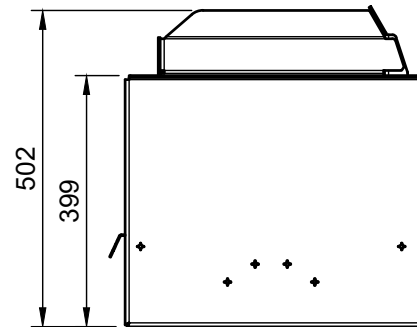

Installation Notes:

Product Description

Ember Wood Insert 1170

Electrical supply by specialist unit for light fitting.

Gas supply by specialist for gas grill insert.

Product Title

BBQ-Ember Wood Insert-1170MS-030203-0000-Signi-CA-ASM

Signi Fires™

General Notes:

Do Not Scale From Drawing

This drawing is copyright and remains the property of Signi Fires. It may not be retained, copied, or used without written consent.

Designer

Dewald Basson

Creation Date

2024/01/28

Unless Otherwise Specified
Dimensions are in millimeters
Tolerances
X.X = ± 0.5
X.XX = ± 0.05
X.XXX = ± 0.005

This Document Contains
Confidential And Proprietary
Information That Cannot Be
Reproduced Or Divulged, In Whole
Or In Part, Without Written
Authorization From
Signi Fires.

Projection

Scale

1:15

Sheet

A4

Sheet Count

1/1