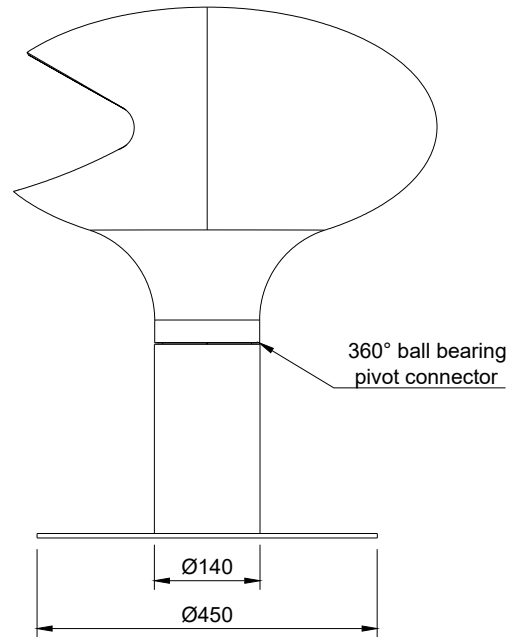

Aero Pedestal 600 Biofuel

BIO-AERO-PDSTL-600-0-B-MS-0000-SF-CAA-ASM

This drawing is copyright and remains the property of Signi Fires. It may not be retained, copied, or used without written consent.

Complete Unit:
Aero 600 - 600mm
Slimline Round Biofuel Burner-
300mm

Est. Unit Weight	Projection	Scale	Sheet	Creation Date
58.8 kg		1:10	A4	2026/01/30