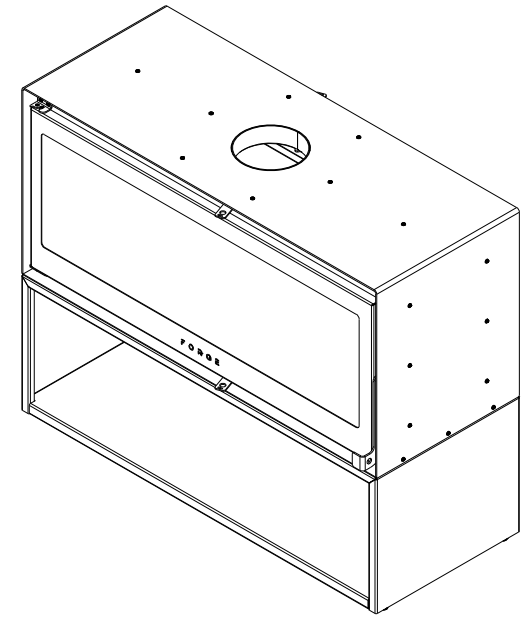

FORGE FIRES

Forge F120 Double Sided Freestanding with Woodbox

FDSR-MS-WB-1200-0-W-CA v78

This drawing is copyright and remains the property of Signi Fires. It may not be retained, copied, or used without written consent.