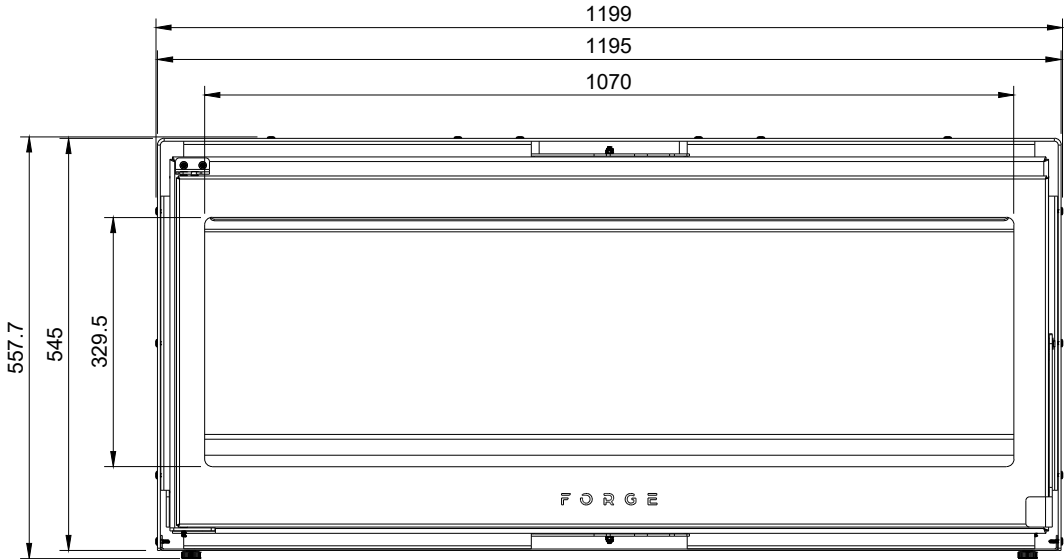

FORGE FIRES

Forge F120 Double Sided Freestanding

FDSR-MS-FS-1200-0-W-CA

This drawing is copyright and remains the property of Signi Fires. It may not be retained, copied, or used without written consent.

Projection	Scale	Sheet	Creation Date
	1:10	A4	2026/05/05