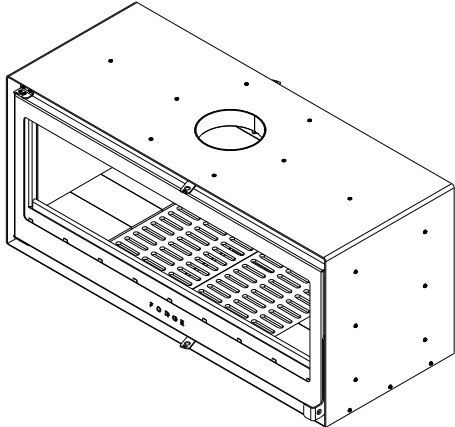

FORGE FIRES

Forge F120 Double Sided Freestanding

FDSR-MS-FS-1200-0-W-CA

This drawing is copyright and remains the property of Signi Fires. It may not be retained, copied, or used without written consent.