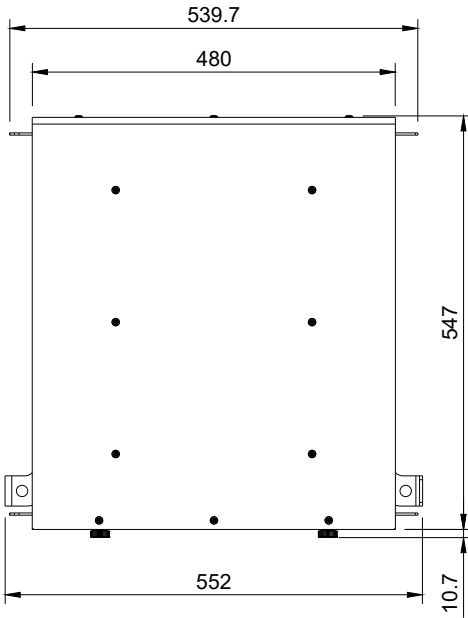

FORGE FIRES

Forge F120 Double Sided Freestanding

FDSR-MS-FS-1200-0-W-CA

This drawing is copyright and remains the property of Signi Fires. It may not be retained, copied, or used without written consent.

Projection	Scale	Sheet	Creation Date
	1:10	A4	2026/05/05