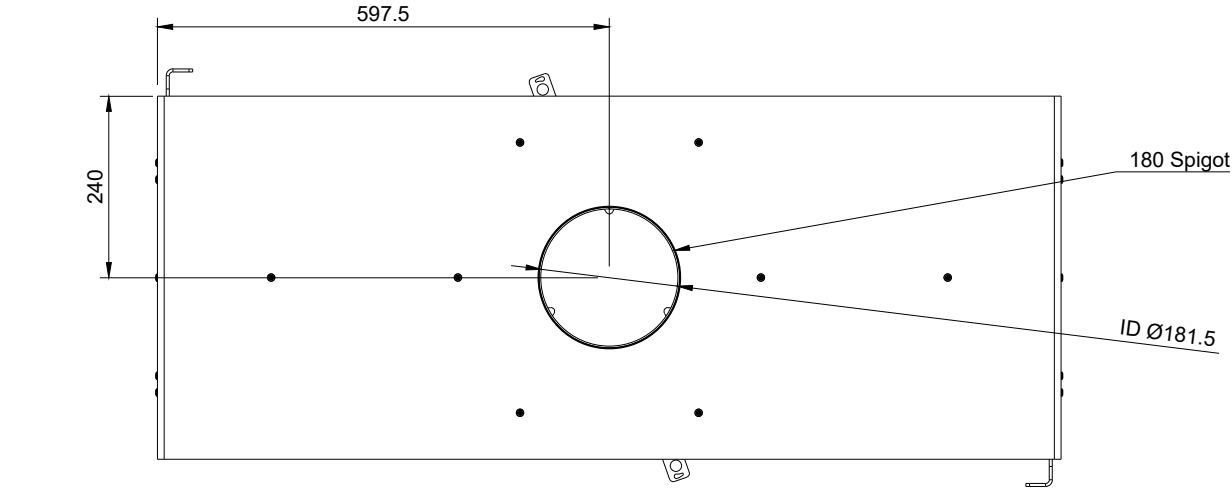

FORGE FIRES

Forge F120 Double Sided Freestanding

FDSR-MS-FS-1200-0-W-CA

This drawing is copyright and remains the property of Signi Fires. It may not be retained, copied, or used without written consent.

Projection	Scale	Sheet	Creation Date
	1:10	A4	2026/05/05