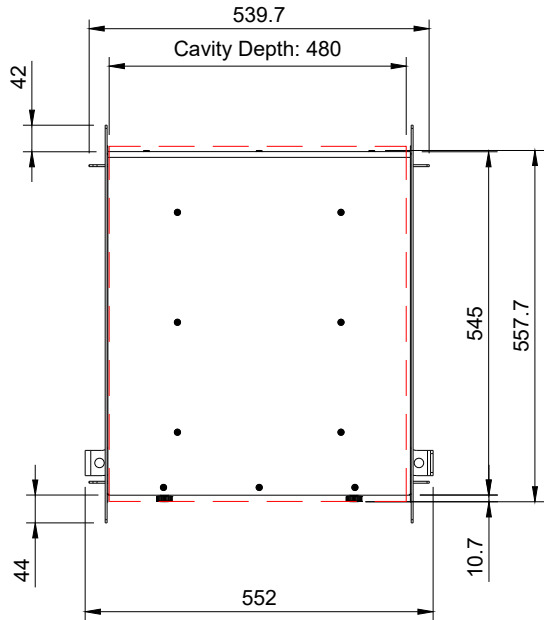

# FORGE FIRES

Forge F120 Double Sided Insert

FDSR-MS-INS-1200-0-W-CA

This drawing is copyright and remains the property of Signi Fires. It may not be retained, copied, or used without written consent.

Projection	Scale	Sheet	Creation Date
	1:12	A4	2026/05/05