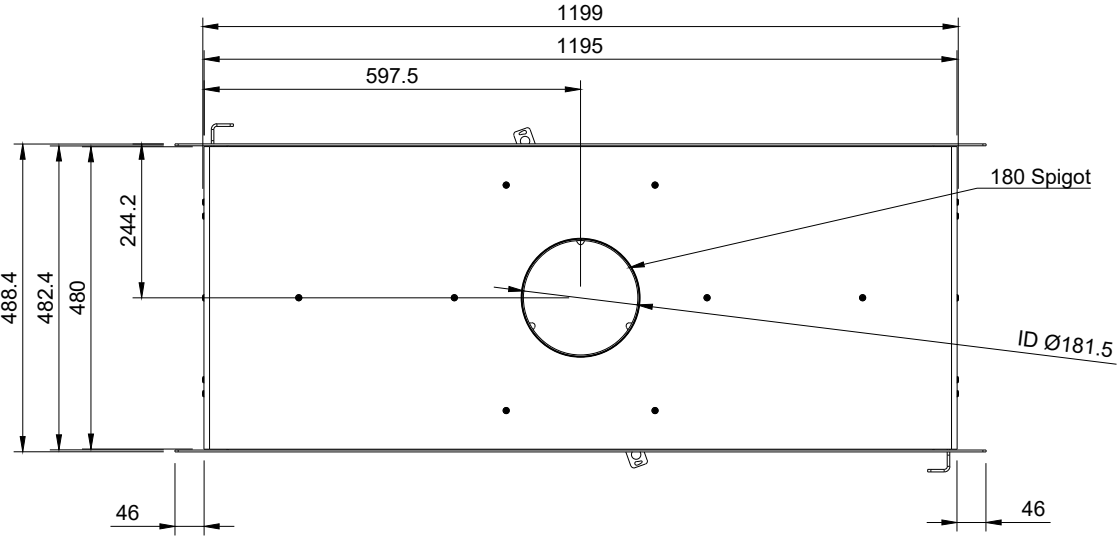

# FORGE FIRES

Forge F120 Double Sided Insert

FDSR-MS-INS-1200-0-W-CA

This drawing is copyright and remains the property of Signi Fires. It may not be retained, copied, or used without written consent.

Projection	Scale	Sheet	Creation Date
	1:12	A4	2026/05/05