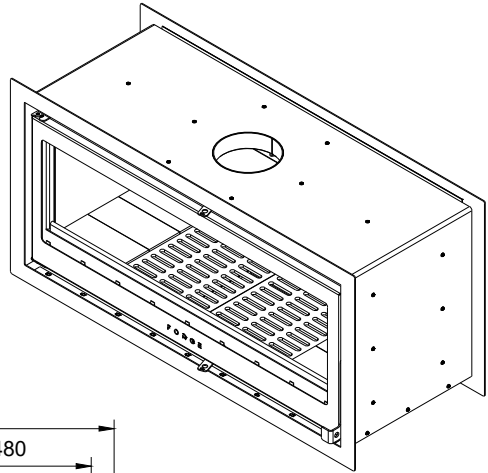

# FORGE FIRES

Forge F120 Double Sided Insert

FDSR-MS-INS-1200-0-W-CA

This drawing is copyright and remains the property of Signi Fires. It may not be retained, copied, or used without written consent.

Projection	Scale	Sheet	Creation Date
	1:12	A4	2026/05/05