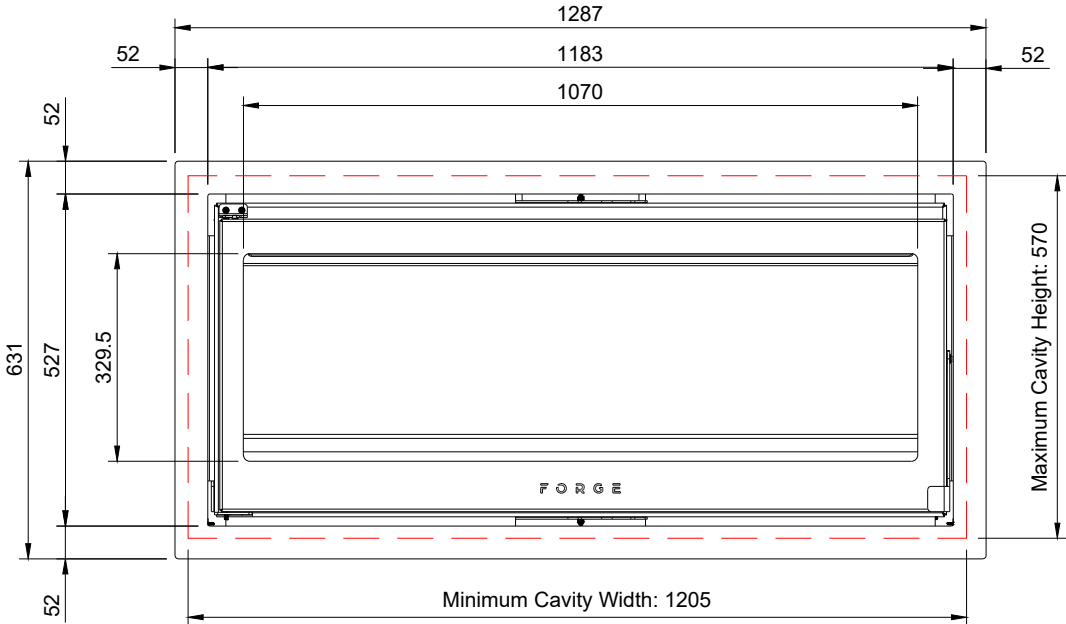

# FORGE FIRES

Forge F120 Double Sided Insert

FDSR-MS-INS-1200-0-W-CA

This drawing is copyright and remains the property of Signi Fires. It may not be retained, copied, or used without written consent.

Projection	Scale	Sheet	Creation Date
	1:12	A4	2026/05/05