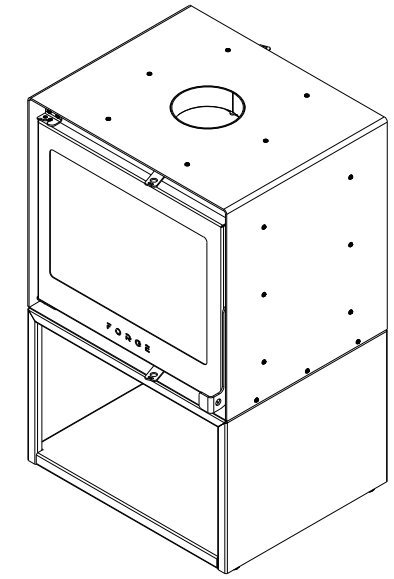

FORGE FIRES

Forge F60 Double Sided Freestanding with Woodbox

FDSR-MS-WB-600-0-W-CA v76

This drawing is copyright and remains the property of Signi Fires. It may not be retained, copied, or used without written consent.