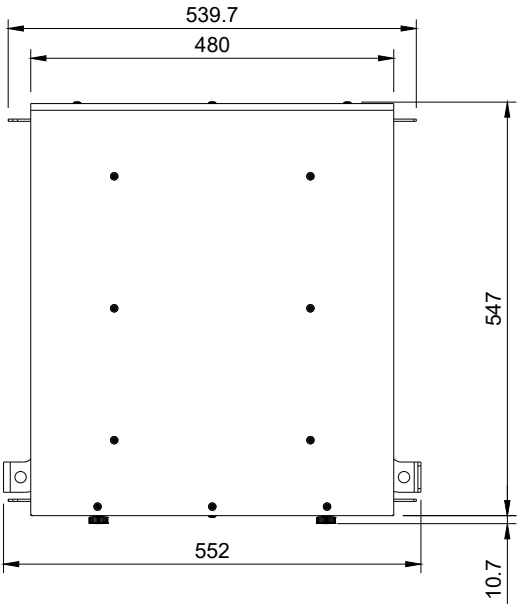

## Forge F60 Double Sided Freestanding

FDSR-MS-FS-600-0-W-CA

This drawing is copyright and remains the property of Signi Fires. It may not be retained, copied, or used without written consent.

Projection	Scale	Sheet	Creation Date
	1:10	A4	2026/05/05