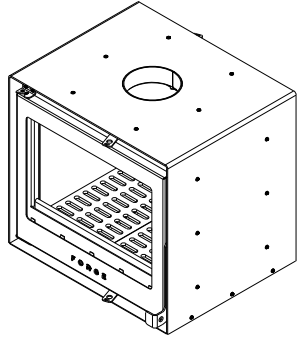

## Forge F60 Double Sided Freestanding

FDSR-MS-FS-600-0-W-CA

This drawing is copyright and remains the property of Signi Fires. It may not be retained, copied, or used without written consent.

Projection	Scale	Sheet	Creation Date
	1:10	A4	2026/05/05