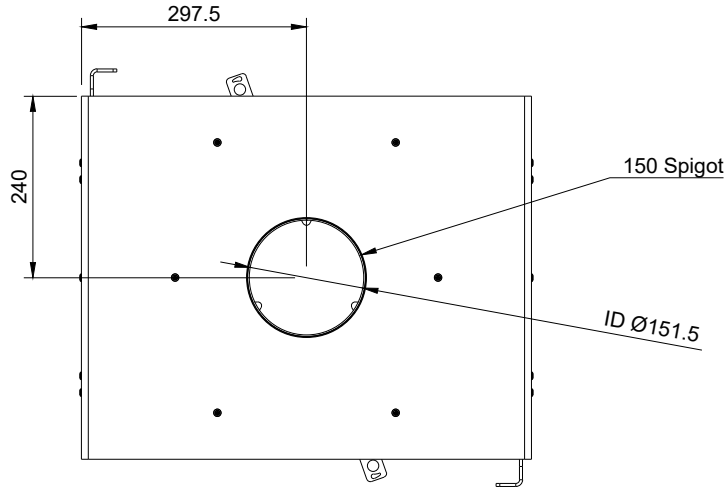

## Forge F60 Double Sided Freestanding

FDSR-MS-FS-600-0-W-CA

This drawing is copyright and remains the property of Signi Fires. It may not be retained, copied, or used without written consent.

Projection	Scale	Sheet	Creation Date
	1:10	A4	2026/05/05