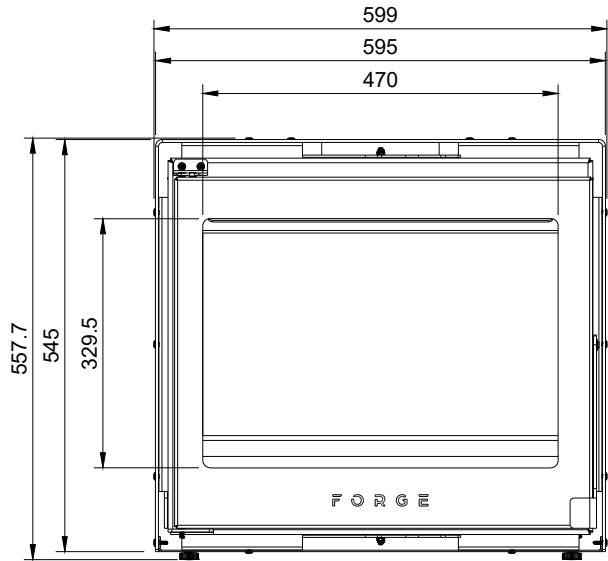

## Forge F60 Double Sided Freestanding

FDSR-MS-FS-600-0-W-CA

This drawing is copyright and remains the property of Signi Fires. It may not be retained, copied, or used without written consent.

Projection	Scale	Sheet	Creation Date
	1:10	A4	2026/05/05